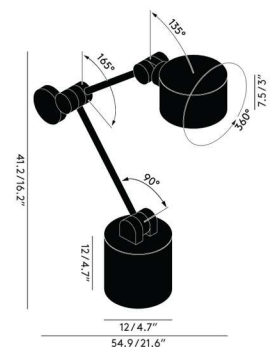

Technical Specifications Sheet

BOOM

NEW

BOOM TASK LIGHT BLACK EU

Product BMTL01BLKEU
Type Table Light
Material Aluminium
Colour ● Black
Bulb Spec E14 7W (max). Bulb not included.
Cable Spec 250cm / 98.4in black braided cable. Inline switch 60cm from base of lamp.

Packaging (m)	H	W	D	Weight (kg)
	0.15	0.26	0.55	20.5

Product Weight 7.3 (kg)

Process CNC machined, cast iron base weight, injection moulded nylon washers.

Year of Design 2016

Bulb Spec UK/EU certified

Cleaning instructions: Clean with a soft dry cloth only. Do not use polishing agents, water or abrasive materials when cleaning. Always switch off the electricity supply before cleaning.