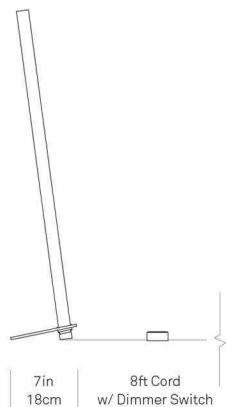

TABLE TORCH
(3ft)

FRONT

□ Bulb Profile
0.81in x 1.3 in
2.1cm x 3.3cm

DESIGN

© 2012

MATERIALS

LED, Sustainably Sourced
or Reclaimed Wood, Steel

FEATURES

Bulb direction reversible

CERTIFICATIONS

ORIGIN OF MANUFACTURE

New York City, USA

FIXTURE WEIGHT

5 lbs / 2.27 kg

DRIVER

120-240V 50-60hz
with soft-touch 3 stage dimmer switch

LIGHT SPECIFICATION

Standard Brightness LEDs : 12V (Dimmable)
190 Lumens / 94 CRI (3000K) / 10W Power draw

SIDE

WOOD

Maple
American Walnut
Ebony Oak
Heart Pine (Reclaimed)
Water Tower Redwood (Reclaimed)
Custom