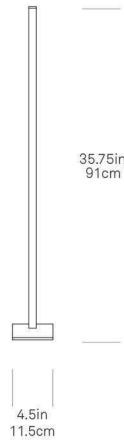

TABLE TORCH
(3ft)

FRONT

□ Bulb Profile
0.81in x 1.3 in
2.1cm x 3.3cm

DESIGN

© 2012

MATERIALS

LED, Sustainably Sourced
or Reclaimed Wood, Steel

FEATURES

Bulb direction reversible

CERTIFICATIONS

ORIGIN OF MANUFACTURE

New York City, USA

FIXTURE WEIGHT

5 lbs / 2.27 kg

DRIVER

120-240V 50-60hz
with soft-touch 3 stage dimmer switch

LIGHT SPECIFICATION

Standard Brightness LEDs : 12V (Dimmable)
190 Lumens / 94 CRI (3000K) / 10W Power draw

SIDE

WOOD

Maple
American Walnut
Ebony Oak
Heart Pine (Reclaimed)
Water Tower Redwood (Reclaimed)
Custom

M A
W A
E O
H P
W T
C U

COLOR TEMP

2400k
2700k
3000k (Standard)
4000k

2 4 0 0
2 7 0 0
3 0 0 0
4 0 0 0

METAL

POWDER COAT FINISH

White
Slate Grey
Matte Black

W H
S G
M B