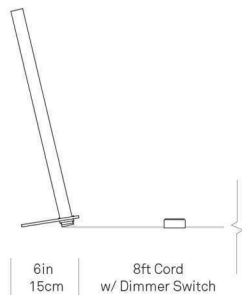

TABLE TORCH
(2ft)

FRONT

□ Bulb Profile
0.81in x 1.3 in
2.1cm x 3.3cm

DESIGN
© 2012

MATERIALS
LED, Sustainably Sourced
or Reclaimed Wood, Steel

FEATURES
Bulb direction reversible

CERTIFICATIONS
UL, cUL

ORIGIN OF MANUFACTURE
New York City, USA

FIXTURE WEIGHT
4 lbs / 1.81 kg

DRIVER
120-240V 50-60hz
with soft-touch 3 stage dimmer switch

LIGHT SPECIFICATION
Standard Brightness LEDs : 12V (Dimmable)
121 Lumens / 94 CRI (3000K) / 6W Power draw

SIDE