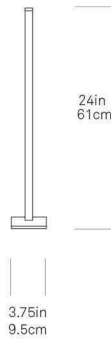

TABLE TORCH
(2ft)

FRONT

□ Bulb Profile
0.81in x 1.3 in
2.1cm x 3.3cm

DESIGN
© 2012

MATERIALS
LED, Sustainably Sourced
or Reclaimed Wood, Steel

FEATURES
Bulb direction reversible

CERTIFICATIONS
UL, cUL

ORIGIN OF MANUFACTURE
New York City, USA

FIXTURE WEIGHT
4 lbs / 1.81 kg

DRIVER
120-240V 50-60hz
with soft-touch 3 stage dimmer switch

LIGHT SPECIFICATION
Standard Brightness LEDs : 12V (Dimmable)
121 Lumens / 94 CRI (3000K) / 6W Power draw

SIDE