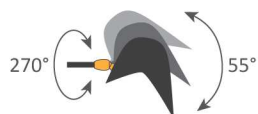

Ref. PAR5BC

US : 5x60W max - E26 - 120V - 60Hz

Indoor use and dry locations only

Colors available : Black or White - Inside of the reflector is always shiny white

Body : Steel | Swivel : Brass | Reflector : Aluminium