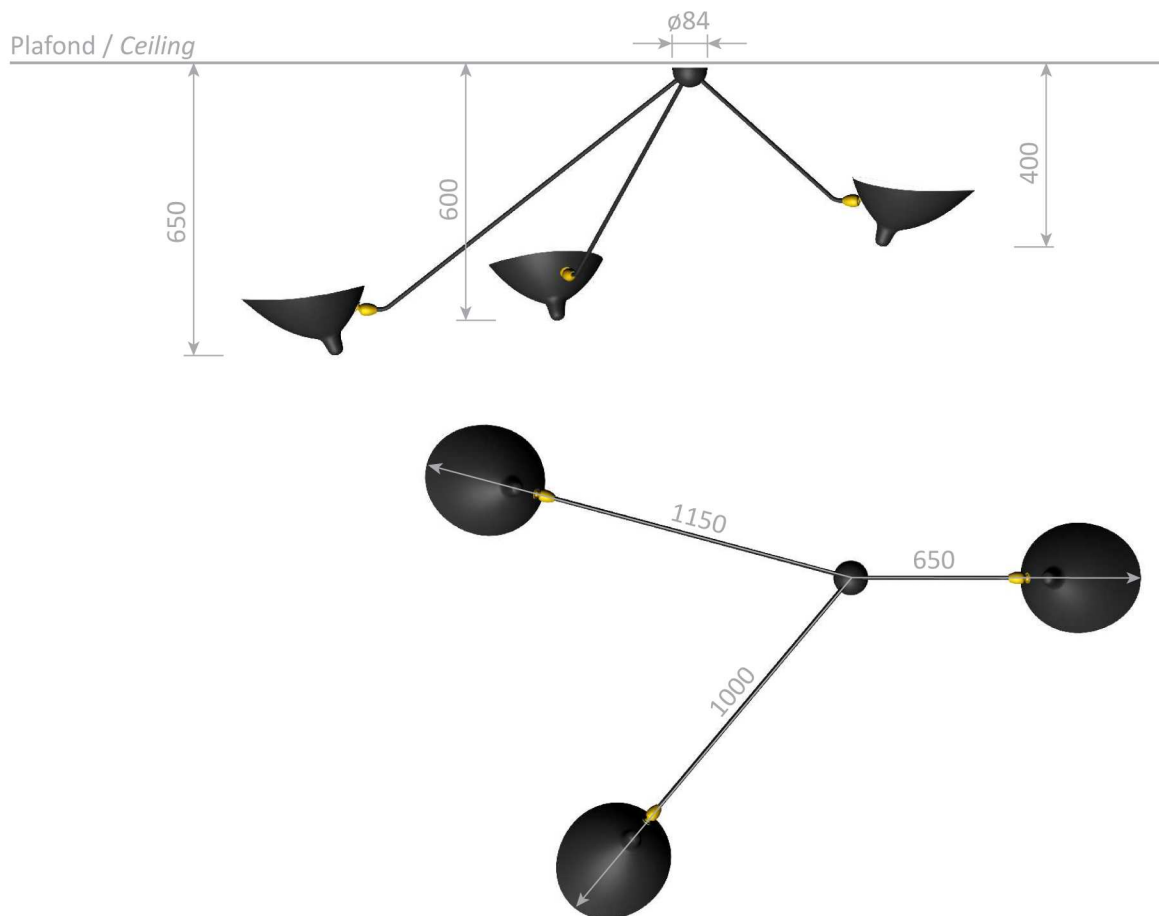

Plafonnier Araignée 3 bras fixes - 1955

Ceiling lamp Spider 3 fixed arms - 1955

Ref. PAR3B

US : 3x60W max - E26 - 120V - 60Hz

Kg
2,40

non inclus
not included

Indoor use and dry locations only

Colors available : Black or White - Inside of the reflector is always shiny white

Body : Steel | Swivel : Brass | Reflector : Aluminium

Platine de fixation au plafond / Ceiling mounting plate