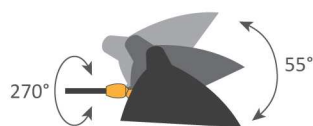

Plafonnier Araignée 3 bras fixes - 1955

Ceiling lamp Spider 3 fixed arms - 1955

Ref. PAR3B

US : 3x60W max - E26 - 120V - 60Hz

Kg
2,40

non inclus
not included

Indoor use and dry locations only

Colors available : Black or White - Inside of the reflector is always shiny white

Body : Steel | Swivel : Brass | Reflector : Aluminium

Platine de fixation au plafond / Ceiling mounting plate