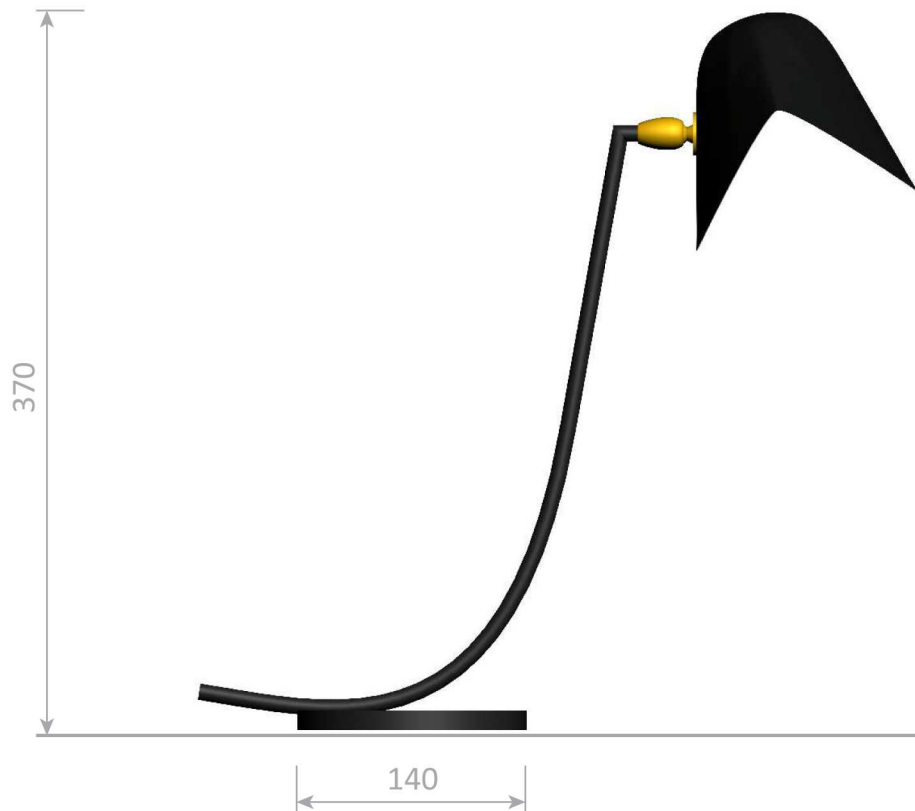

Lampe Antony - 1955

Antony lamp - 1955

Ref. LANT

US : 60W max - E12 - 120V - 60Hz

non inclus
not included

Indoor use and dry locations only

Colors available : Black or White - Inside of the reflector is always shiny white

Body : Steel | Swivel : Brass | Reflector : Aluminium