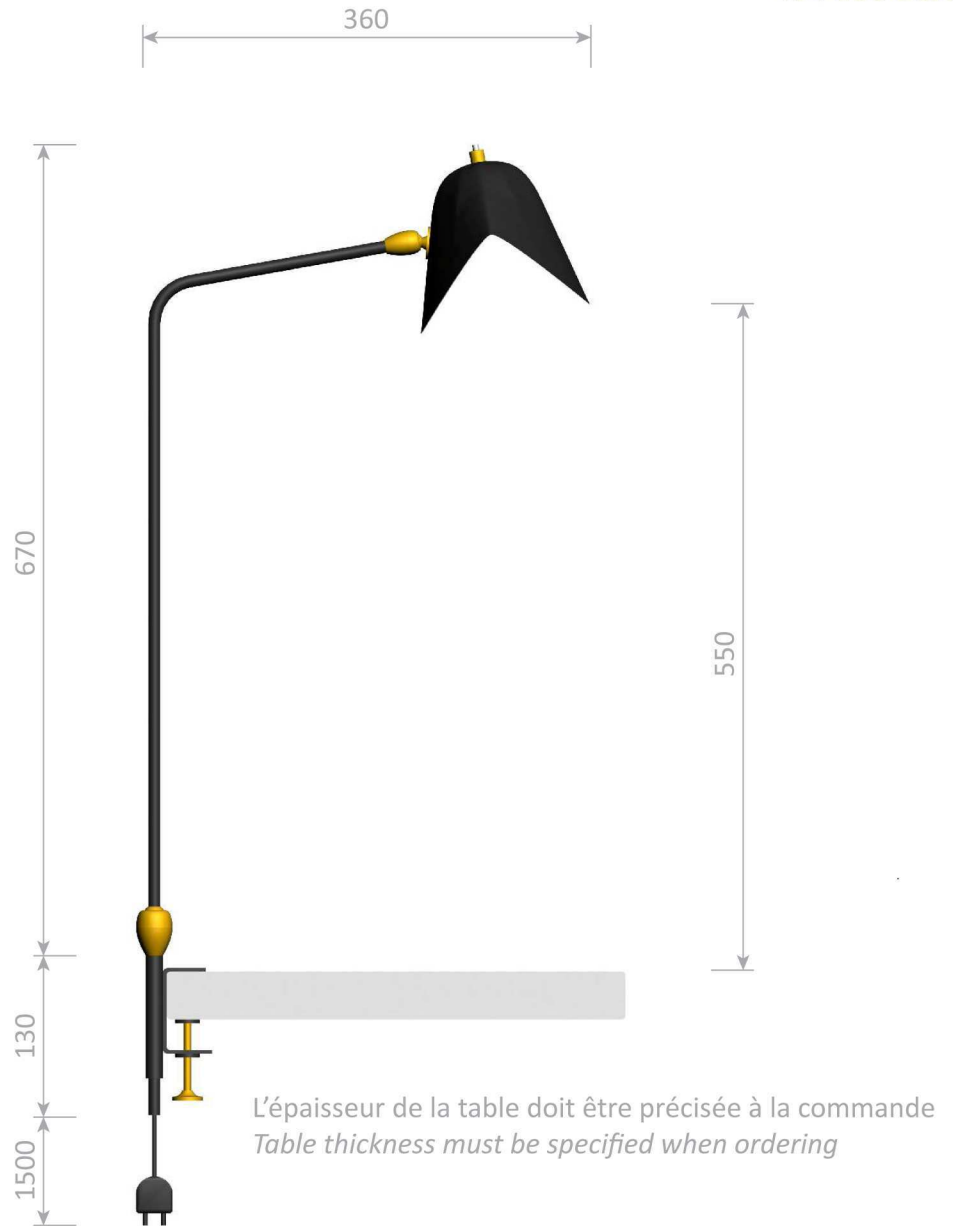

Agrafée simple - 1957

Simple Agrafée - 1957

Ref. AGS

US : 60W max - E12 - 120V - 60Hz

non inclus
not included

Indoor use and dry locations only

Colors available : Black or White - Inside of the reflector is always shiny white

Body : Steel | Swivel : Brass | Reflector : Aluminium

Agrafée double rotule - 1958

Agrafée 2 swivels - 1958

Ref. AG2R

US : 60W max - E12 - 120V - 60Hz

non inclus
not included

Indoor use and dry locations only

Colors available : Black or White - Inside of the reflector is always shiny white

Body : Steel | Swivel : Brass | Reflector : Aluminium