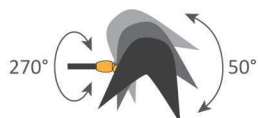

Agrafée simple - 1957

Simple Agrafée - 1957

Ref. AGS

US : 60W max - E12 - 120V - 60Hz

non inclus
not included

Indoor use and dry locations only

Colors available : Black or White - Inside of the reflector is always shiny white

Body : Steel | Swivel : Brass | Reflector : Aluminium

Agrafée double rotule - 1958

Agrafée 2 swivels - 1958

Ref. AG2R

US : 60W max - E12 - 120V - 60Hz

non inclus
not included

Indoor use and dry locations only

Colors available : Black or White - Inside of the reflector is always shiny white

Body : Steel | Swivel : Brass | Reflector : Aluminium