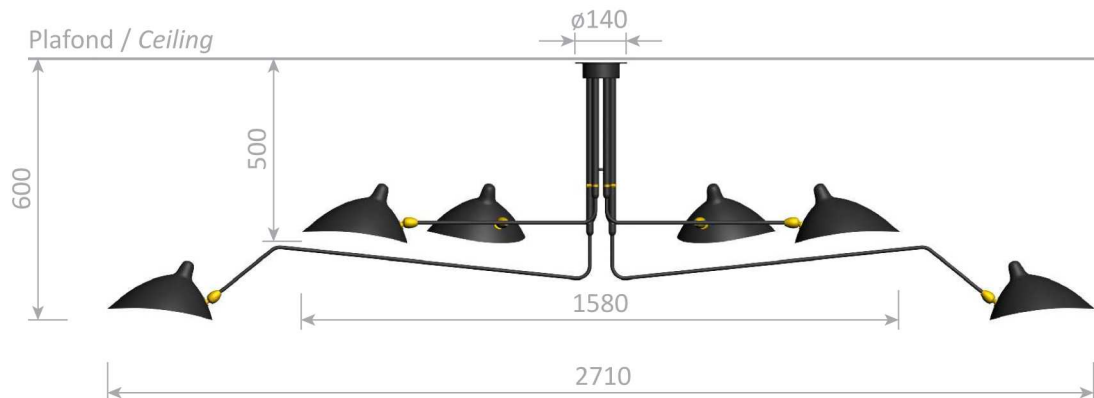

Plafonnier 6 bras pivotants - 1958

Ceiling lamp 6 rotating arms - 1958

Noir / Black

Noir & Blanc / Black & White

Ref. P6B

US : 6x60W max - E26 - 120V - 60Hz

non inclus
not included

Indoor use and dry locations only

Colors available : Black, White or Black & White - Inside of the reflector is always shiny white

Body : Steel | Swivel : Brass | Reflector : Aluminium

Platine de fixation au plafond / Ceiling mounting plate