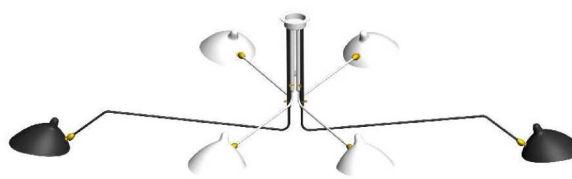

Plafonnier 6 bras pivotants - 1958

Ceiling lamp 6 rotating arms - 1958

Noir / Black

Noir & Blanc / Black & White

Ref. P6B

US : 6x60W max - E26 - 120V - 60Hz

non inclus
not included

Indoor use and dry locations only

Colors available : Black, White or Black & White - Inside of the reflector is always shiny white

Body : Steel | Swivel : Brass | Reflector : Aluminium

Platine de fixation au plafond / Ceiling mounting plate