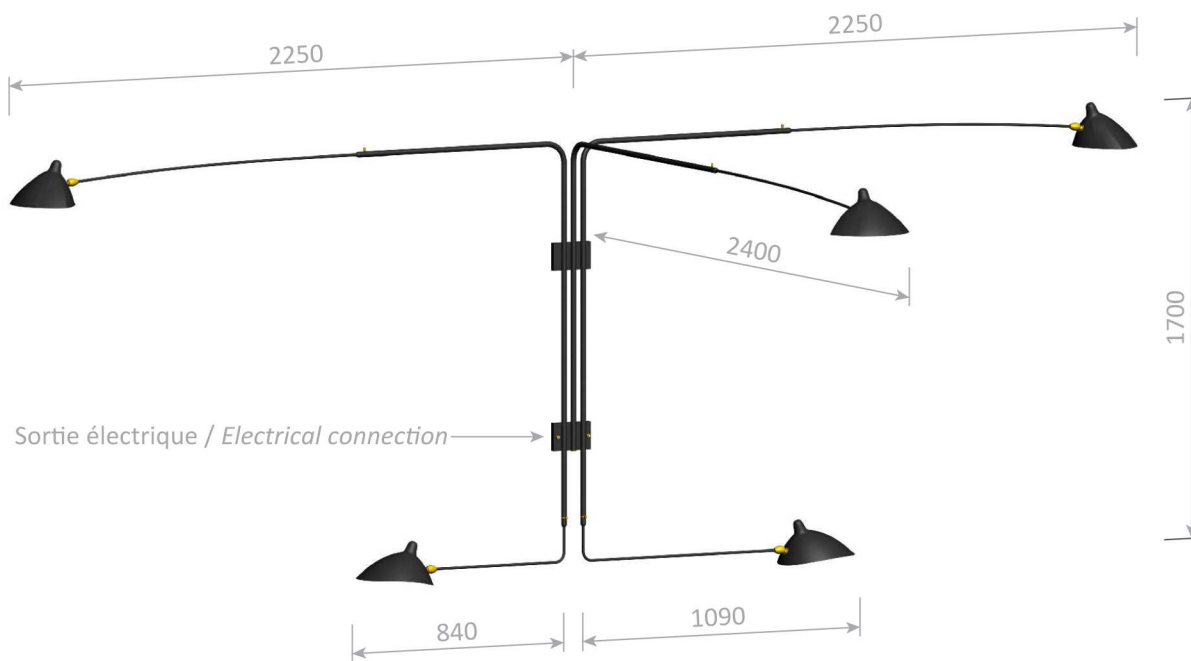

Applique 5 bras pivotants - 1954

Wall lamp 5 rotating arms - 1954

Ref. AP5B

US : 5x60W max - E26 - 120V - 60Hz

Indoor use and dry locations only

Colors available : Black or White - Inside of the reflector is always shiny white

Body : Steel | Swivel : Brass | Reflector : Aluminium

Platines de fixation murale / Wall mounting plates