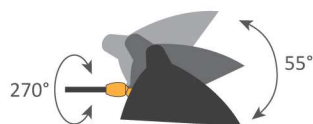

Applique 5 bras pivotants - 1954

Wall lamp 5 rotating arms - 1954

Ref. AP5B

US : 5x60W max - E26 - 120V - 60Hz

Indoor use and dry locations only

Colors available : Black or White - Inside of the reflector is always shiny white

Body : Steel | Swivel : Brass | Reflector : Aluminium

Platines de fixation murale / Wall mounting plates