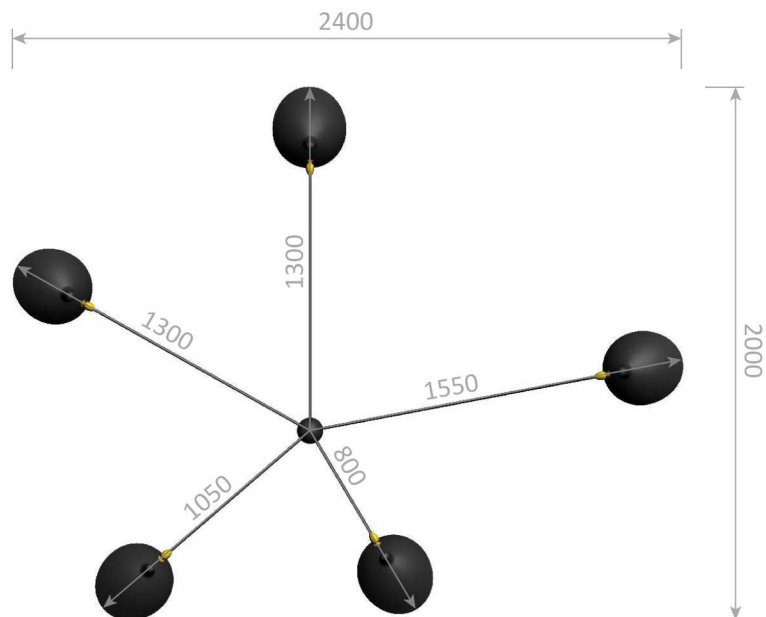

Applique Araignée 5 bras fixes - 1953

Wall lamp Spider 5 fixed arms - 1953

Ref. AR5B

US : 5x60W max - E26 - 120V - 60Hz

non inclus
not included

Indoor use and dry locations only

Colors available : Black or White - Inside of the reflector is always shiny white

Body : Steel | Swivel : Brass | Reflector : Aluminium

Platine de fixation murale / Wall mounting plate