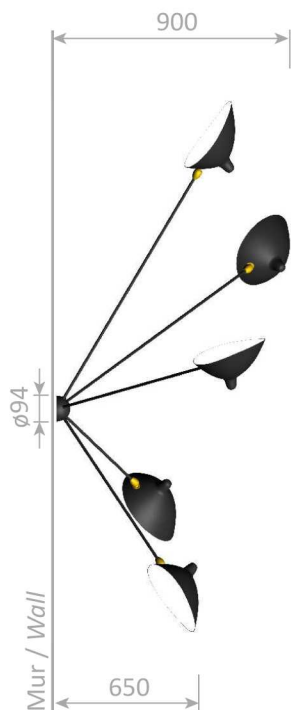

Applique Araignée 5 bras fixes - 1953

Wall lamp Spider 5 fixed arms - 1953

Ref. AR5B

US : 5x60W max - E26 - 120V - 60Hz

non inclus
not included

Indoor use and dry locations only

Colors available : Black or White - Inside of the reflector is always shiny white

Body : Steel | Swivel : Brass | Reflector : Aluminium

Platine de fixation murale / Wall mounting plate