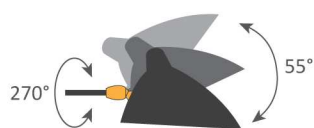

Applique Araignée 5 bras fixes - 1953

Wall lamp Spider 5 fixed arms - 1953

Ref. AR5B

US : 5x60W max - E26 - 120V - 60Hz

non inclus
not included

Indoor use and dry locations only

Colors available : Black or White - Inside of the reflector is always shiny white

Body : Steel | Swivel : Brass | Reflector : Aluminium

Platine de fixation murale / Wall mounting plate