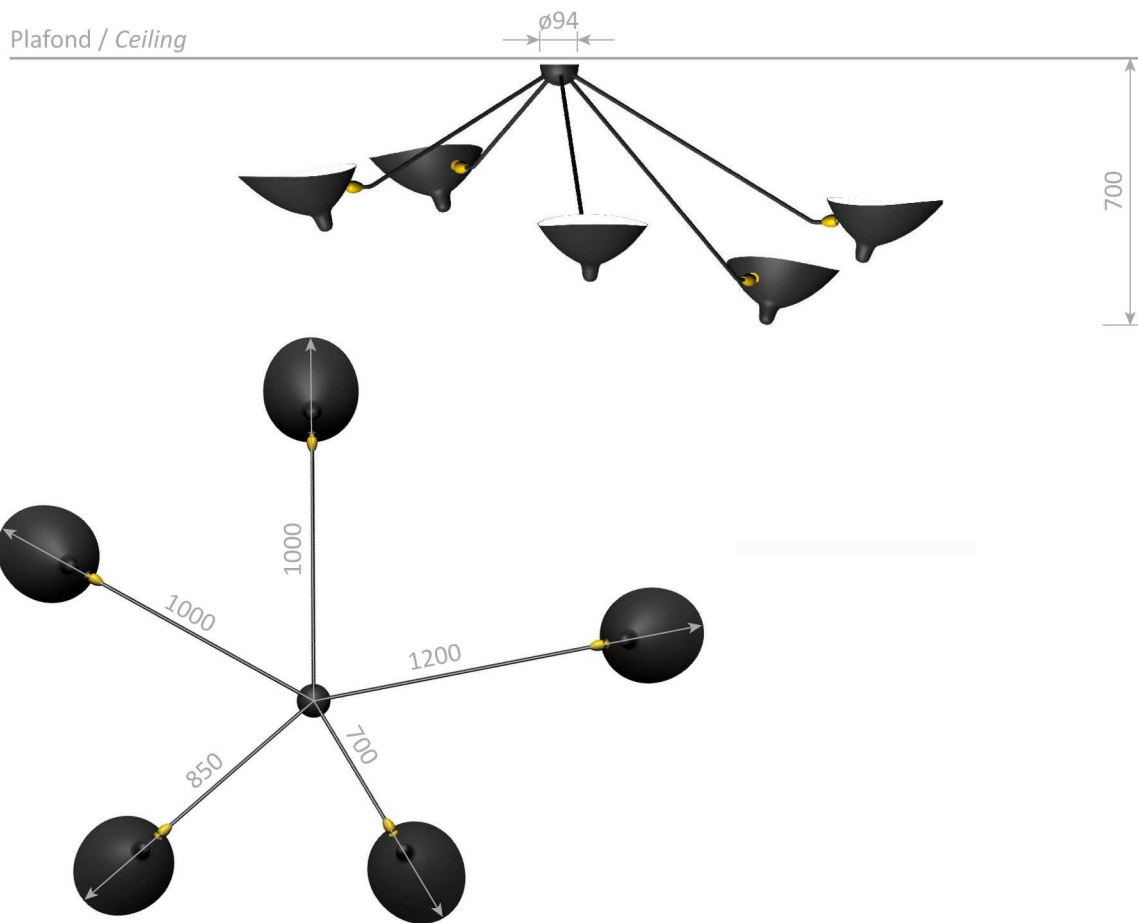

Plafonnier Araignée 5 bras fixes - 1953

Ceiling lamp Spider 5 fixed arms - 1953

Ref. PAR5B

3,70

non inclus
not included

US : 5x60W max - E26 - 120V - 60Hz

Indoor use and dry locations only

Colors available : Black or White - Inside of the reflector is always shiny white

Body : Steel | Swivel : Brass | Reflector : Aluminium

Platine de fixation au plafond / Ceiling mounting plate