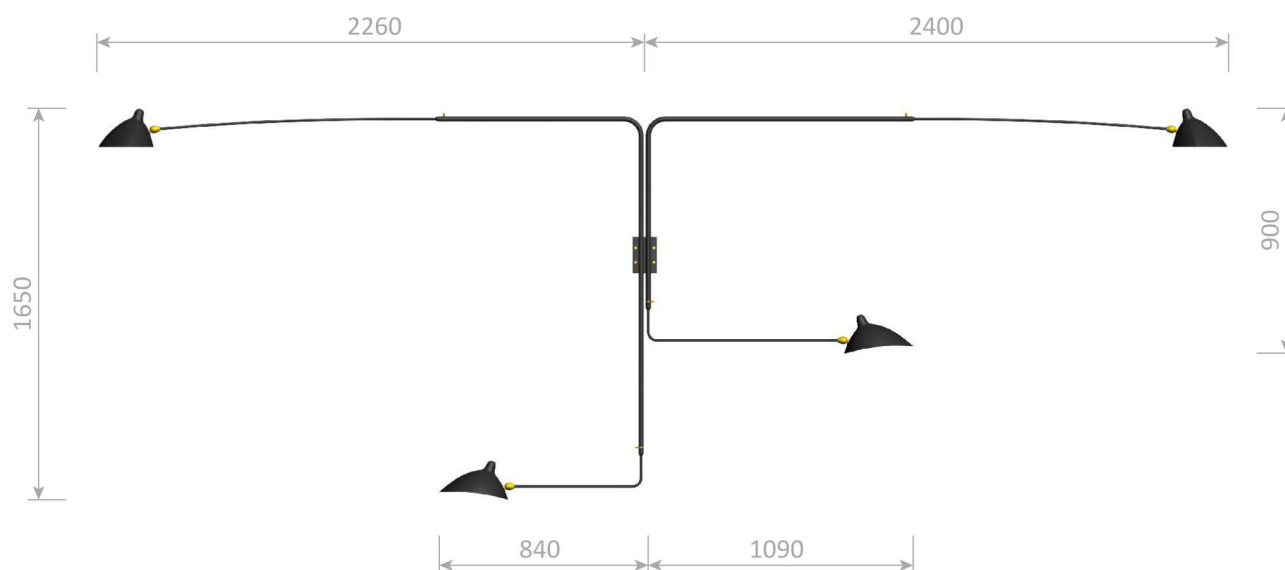

Applique 4 bras pivotants - 1954

Wall lamp 4 rotating arms - 1954

Ref. AP4B

US : 4x60W max - E26 - 120V - 60Hz

non inclus
not included

Indoor use and dry locations only

Colors available : Black or White - Inside of the reflector is always shiny white

Body : Steel | Swivel : Brass | Reflector : Aluminium

Platine de fixation murale / Wall mounting plate