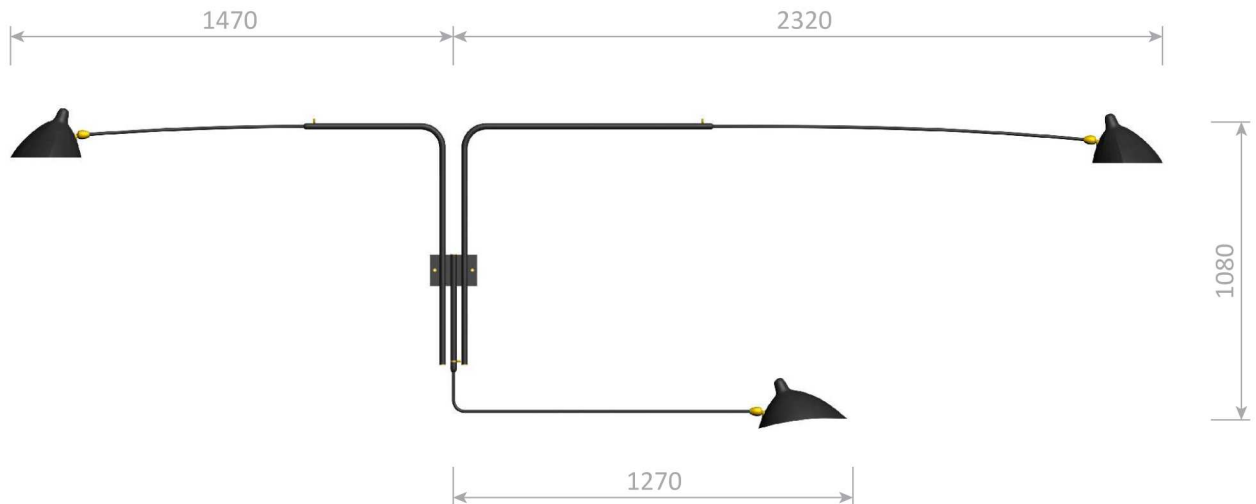

Applique 3 bras pivotants - 1954

Wall lamp 3 rotating arms - 1954

Ref. AP3B

US : 3x60W max - E26 - 120V - 60Hz

non inclus
not included

Indoor use and dry locations only

Colors available : Black or White - Inside of the reflector is always shiny white

Body : Steel | Swivel : Brass | Reflector : Aluminium

Platine de fixation murale / Wall mounting plate