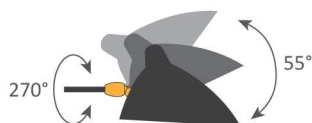

Applique 3 bras pivotants - 1954

Wall lamp 3 rotating arms - 1954

Ref. AP3B

US : 3x60W max - E26 - 120V - 60Hz

non inclus
not included

Indoor use and dry locations only

Colors available : Black or White - Inside of the reflector is always shiny white

Body : Steel | Swivel : Brass | Reflector : Aluminium

Platine de fixation murale / Wall mounting plate