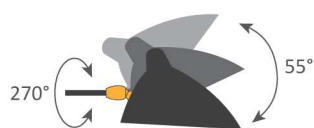

Applique Araignée 3 bras fixes - 1955

Wall lamp Spider 3 fixed arms - 1955

Ref. AR3B

US : 3x60W max - E26 - 120V - 60Hz

non inclus
not included

Indoor use and dry locations only

Colors available : Black or White - Inside of the reflector is always shiny white

Body : Steel | Swivel : Brass | Reflector : Aluminium

Platine de fixation murale / Wall mounting plate