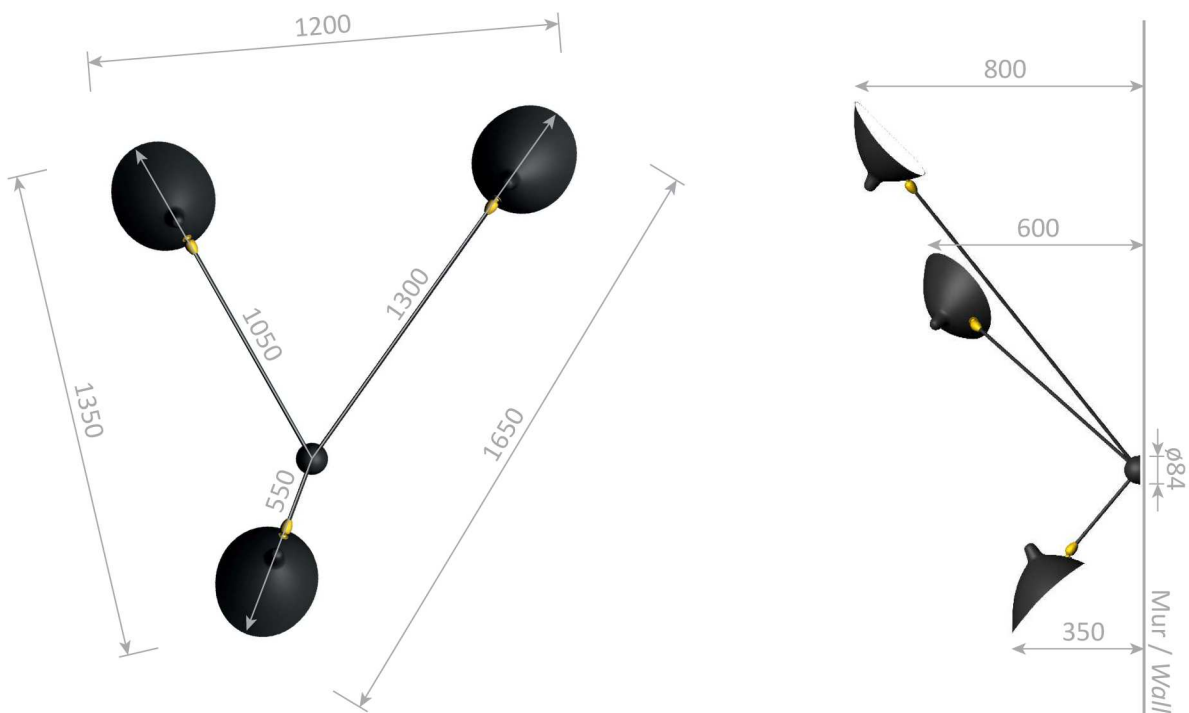

Applique Araignée 3 bras fixes - 1955

Wall lamp Spider 3 fixed arms - 1955

Ref. AR3B

US : 3x60W max - E26 - 120V - 60Hz

non inclus
not included

Indoor use and dry locations only

Colors available : Black or White - Inside of the reflector is always shiny white

Body : Steel | Swivel : Brass | Reflector : Aluminium

Platine de fixation murale / Wall mounting plate