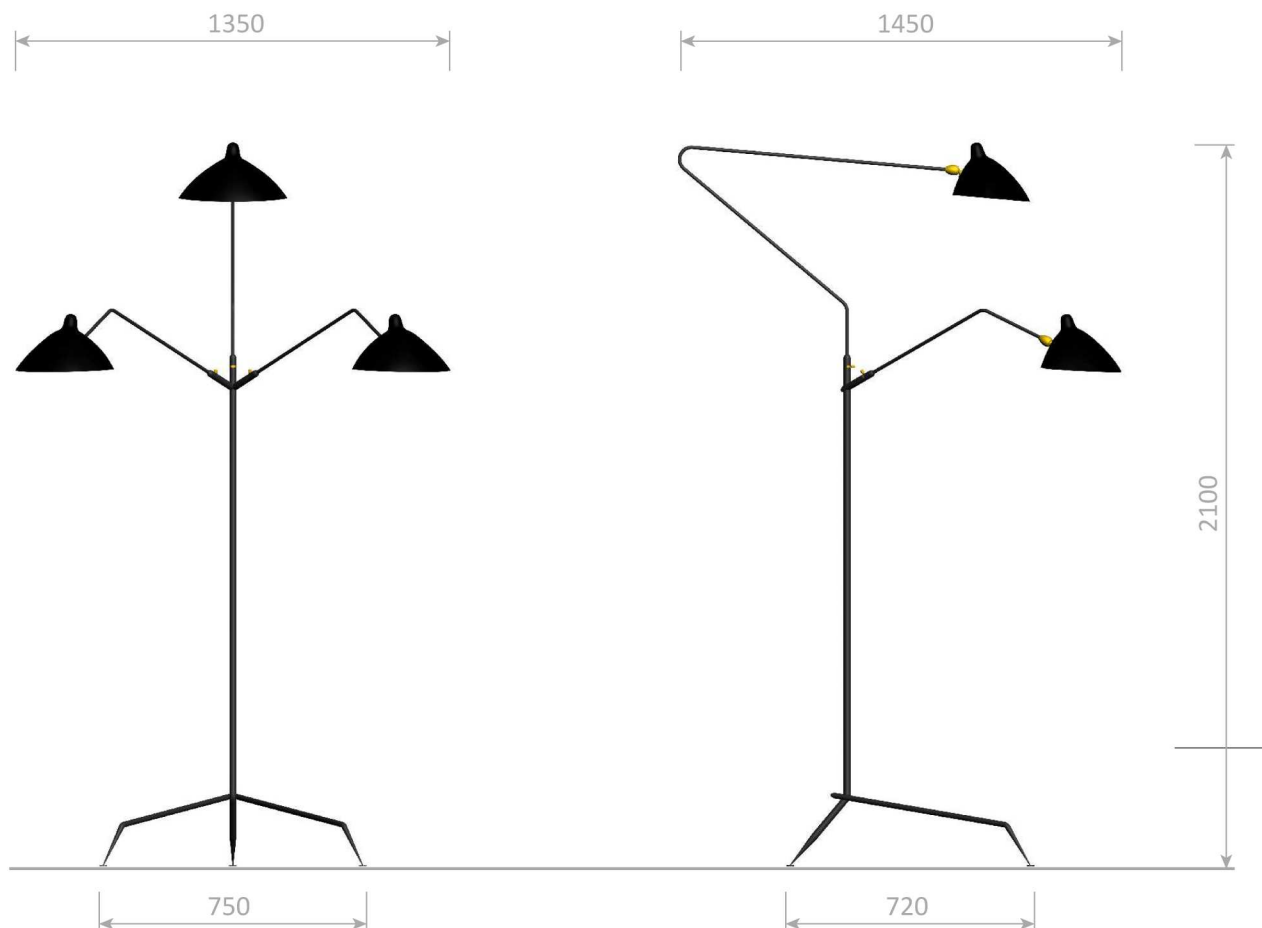

Lampadaire 3 bras pivotants - 1952

Standing lamp 3 rotating arms - 1952

Ref. L3B

US : 3x60W max - E26 - 120V - 60Hz

non inclus
not included

Indoor use and dry locations only

Colors available : Black or White - Inside of the reflector is always shiny white

Body : Steel | Swivel : Brass | Reflector : Aluminium