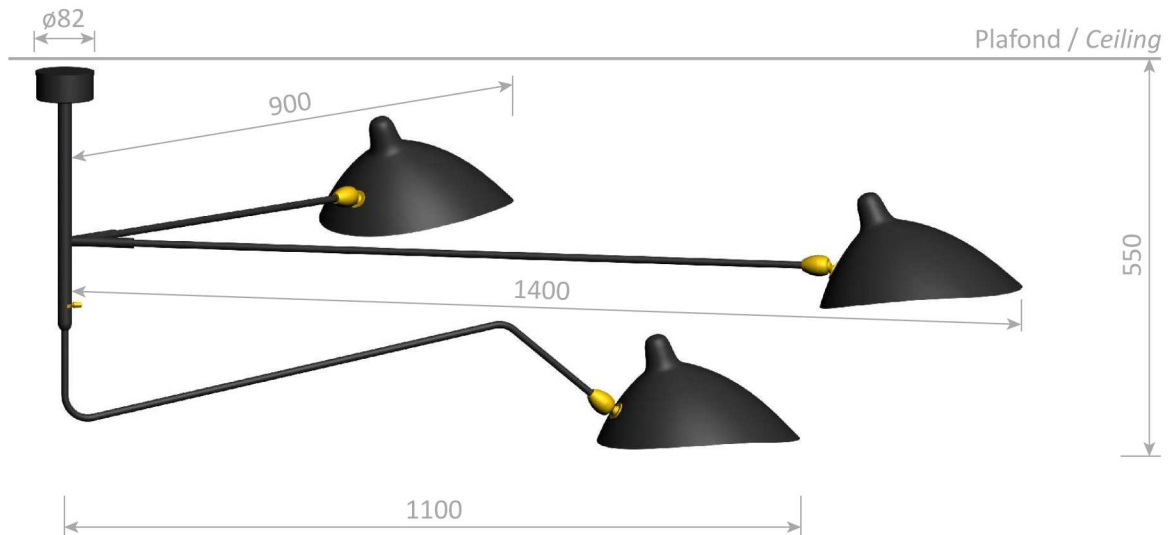

Suspension 2 bras fixes 1 bras courbe pivotant - 1956

Ceiling lamp 2 fixed arms 1 rotating curved arm - 1956

Ref. S2B1C

US : 3x60W max - E26 - 120V - 60Hz

Indoor use and dry locations only

Colors available : Black or White - Inside of the reflector is always shiny white

Body : Steel | Swivel : Brass | Reflector : Aluminium

Platine de fixation au plafond / Ceiling mounting plate