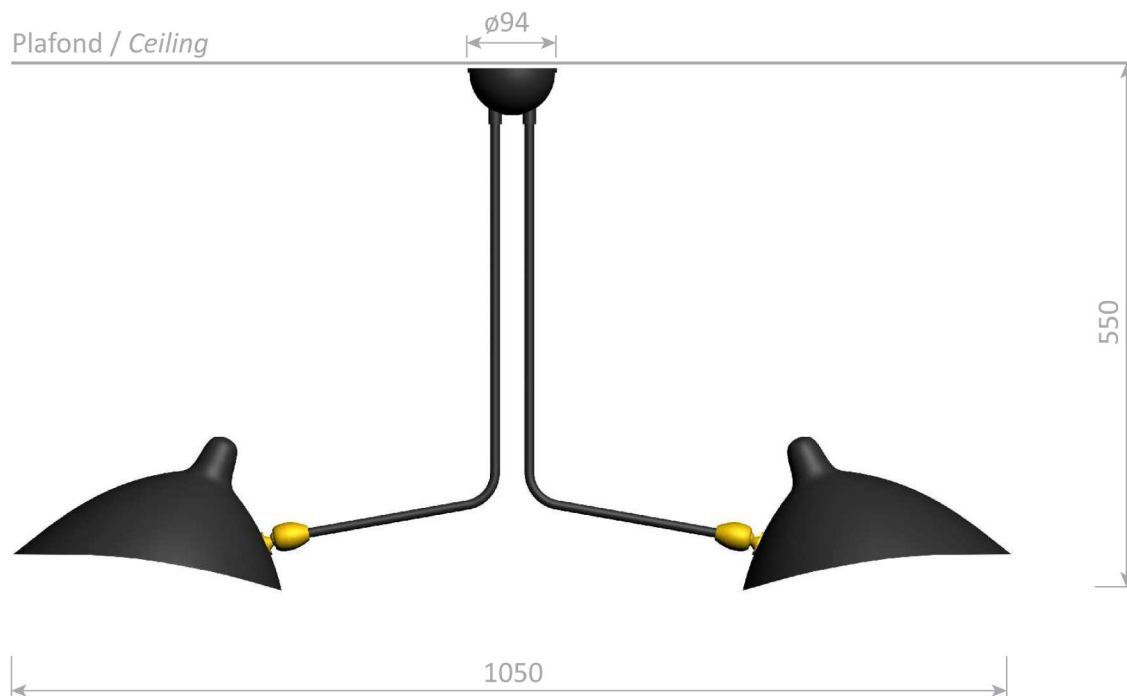

Plafonnier 2 bras fixes - 1959

Ceiling lamp 2 fixed arms - 1959

Ref. P2B

US : 2x60W max - E26 - 120V - 60Hz

non inclus
not included

Indoor use and dry locations only

Colors available : Black or White - Inside of the reflector is always shiny white

Body : Steel | Swivel : Brass | Reflector : Aluminium

Platine de fixation au plafond / Ceiling mounting plate