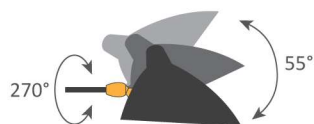

Plafonnier 2 bras fixes - 1959

Ceiling lamp 2 fixed arms - 1959

Ref. P2B

US : 2x60W max - E26 - 120V - 60Hz

non inclus
not included

Indoor use and dry locations only

Colors available : Black or White - Inside of the reflector is always shiny white

Body : Steel | Swivel : Brass | Reflector : Aluminium

Platine de fixation au plafond / Ceiling mounting plate