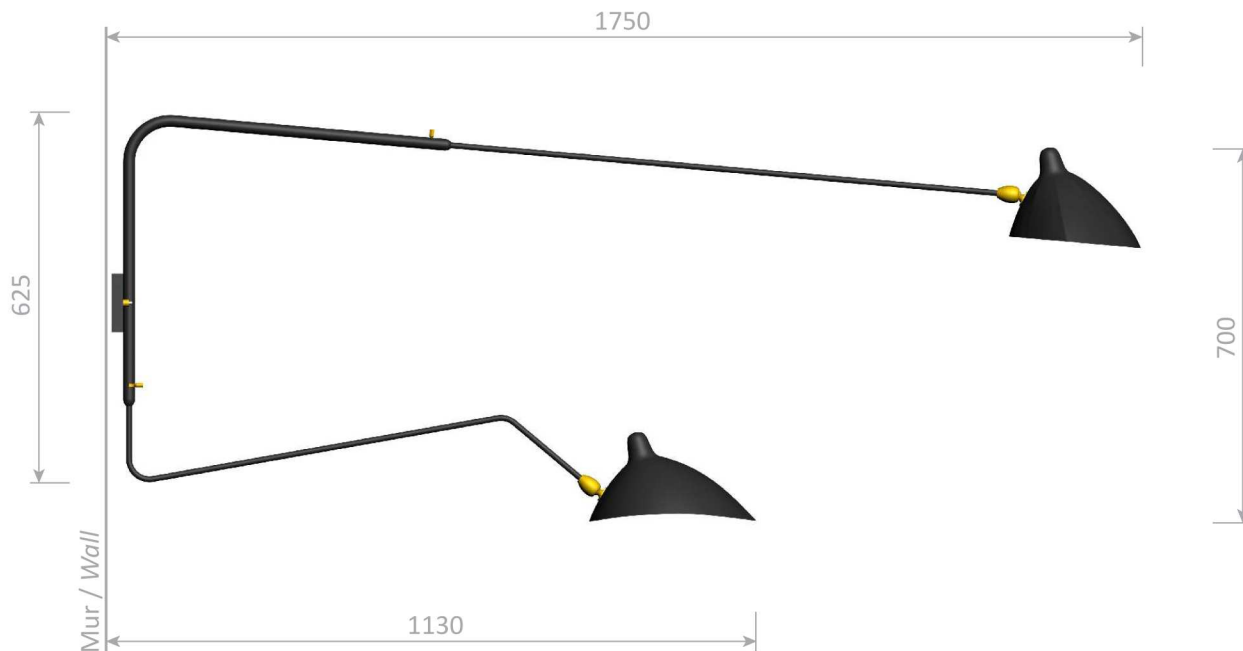

Applique 2 bras pivotants dont 1 courbe - 1954

Wall lamp 2 rotating arms, 1 straight, 1 curved - 1954

Ref. AP2B1C

US : 2x60W max - E26 - 120V - 60Hz

non inclus
not included

Indoor use and dry locations only

Colors available : Black or White - Inside of the reflector is always shiny white

Body : Steel | Swivel : Brass | Reflector : Aluminium

Platine de fixation murale / Wall mounting plate