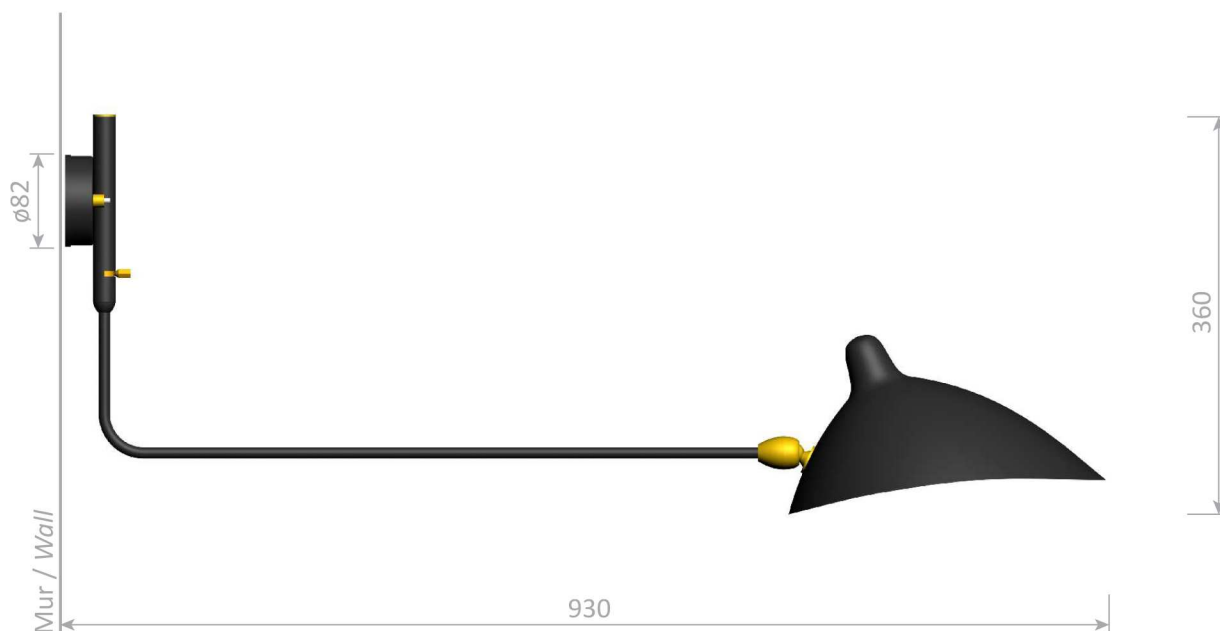

Applique 1 bras droit pivotant - 1954

Wall lamp 1 rotating straight arm - 1954

Ref. AP1BD

US : 60W max - E26 - 120V - 60Hz

non inclus  
not included

Indoor use and dry locations only

Colors available : Black or White - Inside of the reflector is always shiny white

Body : Steel | Swivel : Brass | Reflector : Aluminium

Platine de fixation murale / Wall mounting plate