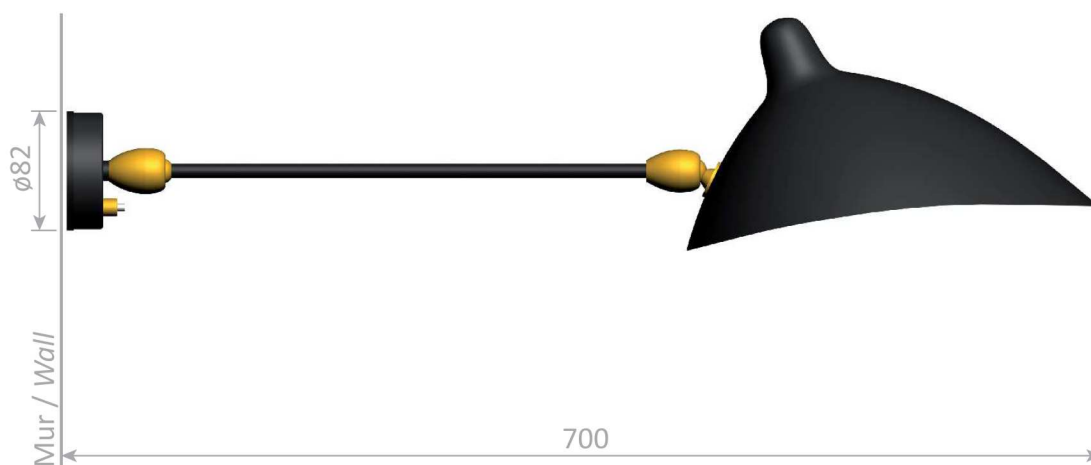

Applique 1 bras double rotule - 1958

Wall lamp 1 arm 2 swivels - 1958

Ref. AP1B2R

US : 60W max - E26 - 120V - 60Hz

non inclus
not included

Indoor use and dry locations only

Colors available : Black or White - Inside of the reflector is always shiny white

Body : Steel | Swivel : Brass | Reflector : Aluminium

Platine de fixation murale / Wall mounting plate