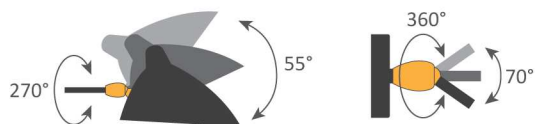

Applique 1 bras double rotule - 1958

Wall lamp 1 arm 2 swivels - 1958

Ref. AP1B2R

US : 60W max - E26 - 120V - 60Hz

non inclus
not included

Indoor use and dry locations only

Colors available : Black or White - Inside of the reflector is always shiny white

Body : Steel | Swivel : Brass | Reflector : Aluminium

Platine de fixation murale / Wall mounting plate