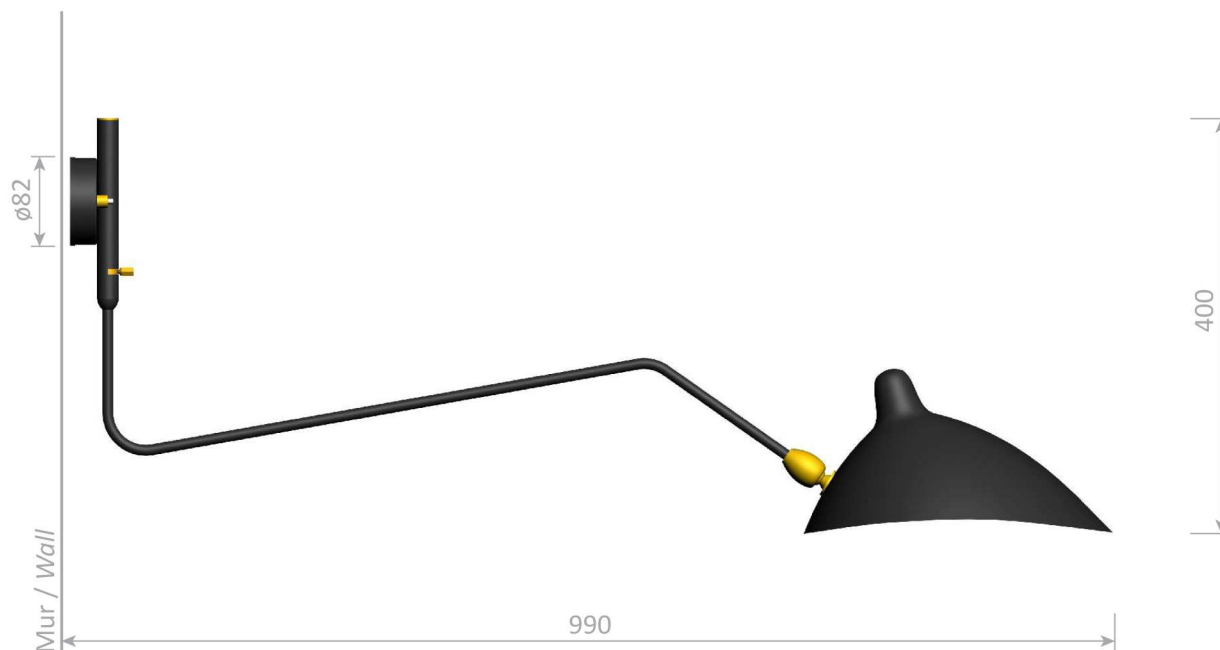

Applique 1 bras courbe pivotant - 1954

Wall lamp 1 rotating curved arm - 1954

Ref. AP1BC

US : 60W max - E26 - 120V - 60Hz

non inclus
not included

Indoor use and dry locations only

Colors available : Black or White - Inside of the reflector is always shiny white

Body : Steel | Swivel : Brass | Reflector : Aluminium

Platine de fixation murale / Wall mounting plate