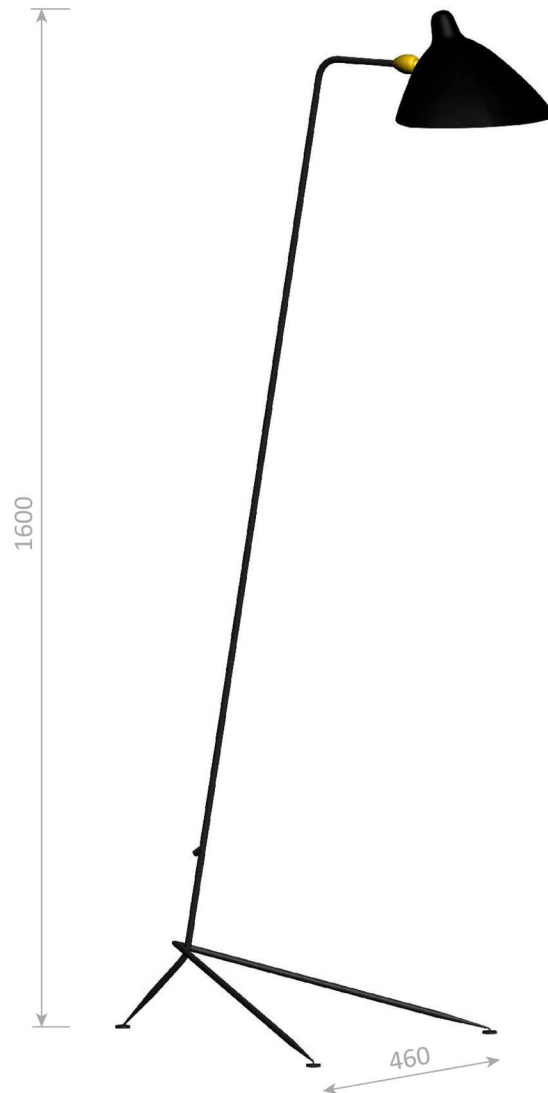

Lampadaire droit - 1953

Standing lamp 1 arm - 1953

Ref. LD

US : 60W max - E26 - 120V - 60Hz

non inclus
not included

Indoor use and dry locations only

Colors available : Black or White - Inside of the reflector is always shiny white

Body : Steel | Swivel : Brass | Reflector : Aluminium