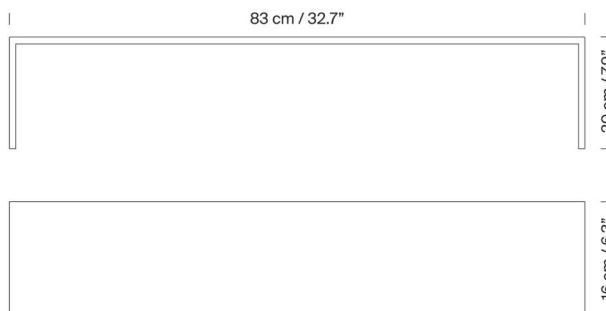

Model B: BlancoWhite R3

Collection:

Table lamps

Pendant lamps

Wall lamps