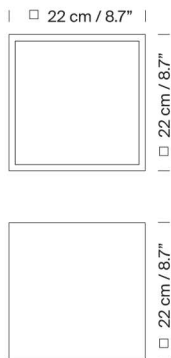

BlancoWhite C1 / R3

Antoni Arola. 2011
Table Lamps

Regulations:

- CE
- UNE-EN 60598
- UNE-EN 55015
- UNE-EN 62031
- UNE-EN 61000-3-2
- UNE-EN 60529
- UNE-EN 61347-2-13

UL

- Dry location only
- UL-1598
- UL-8750
- UL-336377

Maintenance:

Clean with a smooth cloth. Do not use ammonia, solvents or abrasive cleaning products.

Others:

The lamp is delivered in one package.
The assembly instructions are delivered with the product.

Model A: BlancoWhite C1