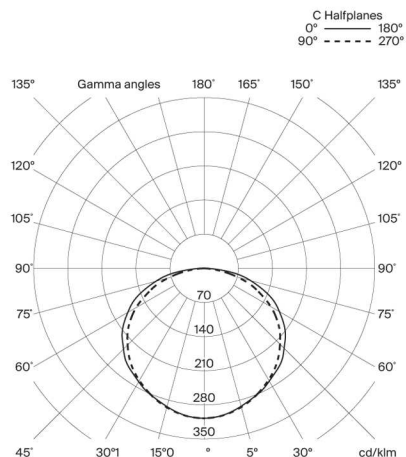

BlancoWhite C1 / R3

Antoni Arola. 2011
Table Lamps

BlancoWhite R3

In 2011, Antoni Arola designed the BlancoWhite family, combining smart LED lighting with minimalist, clean lines. A series of tabletop bookcases, luminous shelves, hallway wall lights and ultra-thin pendant lights; designed to accentuate everyday objects, or to accompany conversations.

A 1 cm-thick metallic structure, white or graphite matte finish, houses a smart LED plate (using a Dot Cutting system) that distributes dots across the light surface. The dots become gradually more concave the further they are from the source, creating a harmonious light flow.

General description:

S&C white or graphite metal structure with matte finish.
Dimmer and switch incorporated into the luminaire.
Electric cable length: 2,5 m / 98.4"

Approximate weight (unpacked):

(A) BlancoWhite C1 table: 1,5 Kg / 3.3 lb
(B) BlancoWhite R3 table: 3,5 Kg / 7.7 lb

Technical information:

Light source included (dimmable).
LED Module

(A) BlancoWhite C1 table:
Rated input wattage: 8 W
Luminous flux: 288 lm

(B) BlancoWhite R3 table:
Rated input wattage: 33 W
Luminous flux: 1.224 lm

Operating voltage: 12 VDC
Colour Temp.: 3.000 K
CRI: 90
Lifetime: 40.000 h

Built-in dimmable LED
Energy efficiency class (E.E.C): A++... A.
Suitable only for indoor use.

Input voltage: 90 ~ 264 Vac.
(50 Hz / 60 Hz). According to destination.