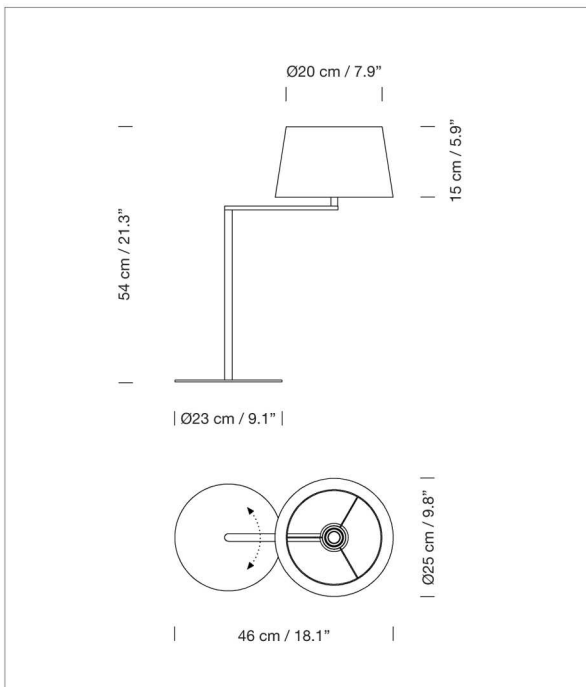

REGULATIONS

CE

IP 20

UNE-EN 60598

UNE-EN 55015

UNE-EN 60529

Non-class 2

Dry location only

UL-153

E-352592

MAINTENANCE

Clean with a smooth cloth. Do not use ammonia, solvents or abrasive cleaning products.

OTHERS

The lamp is delivered in different packages.

The assembly instructions are delivered with the product.

MODEL

COLLECTION

Floor lamp

Wall lamp