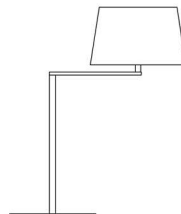

Americana

Miguel Milá , 1964

Table lamp

The Americana series was devised by Miguel Milá in the mid-1960s to pay tribute to George Hansen's epic 1950s lamp collection. The Hansen lamps are based on a rotating arm with a swivel situated in the middle dividing the horizontal axis into two sections: one end is pinned onto the vertical shaft of the lamp holding it aloft and the other end is fastened onto the shade support. As a result, the whole arm can swing around, be folded in or opened out from the middle.

Enthralled by the idea of enhancing Hansen's already remarkable geometry, Milá's Americana series is also based on a swing arm, albeit with a single section forming a right angle with the shaft this time round. Accordingly, the swivel allowing the shade to swing around horizontally is affixed at the top of the shaft, reducing the lever effect. Although the arm cannot be opened out or folded in on itself, it can be moved towards you or away from you without shifting the large metal base.

The Americana series comprises a table lamp, a floor lamp and a wall lamp, all bearing the same features.

GENERAL DESCRIPTION

Satin nickel structure with rotating arm.

White linen lampshade.

Electric cable length: 2,25 m / 88.6"