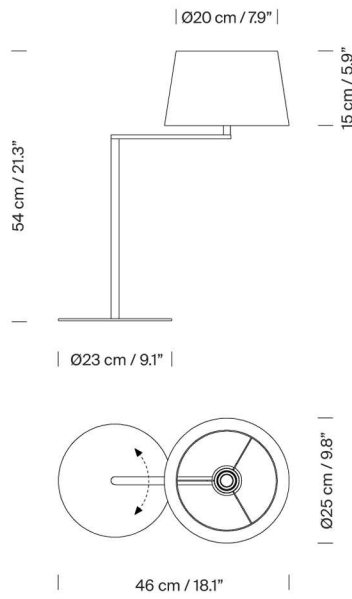

Americana

Miguel Milá. 1964
Table Lamps

Maintenance:

Clean with a smooth cloth. Do not use ammonia, solvents or abrasive cleaning products.

Others:

The lamp is delivered in different packages.
The assembly instructions are delivered with the product.

Model:

Collection:

Table lamps

Floor lamps

Wall lamps