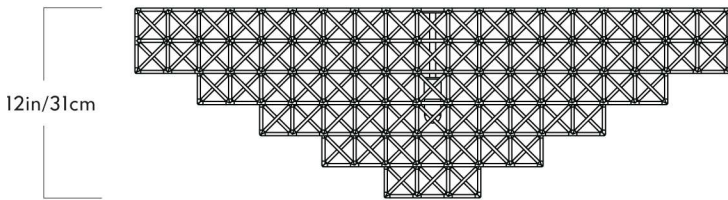

Roll & Hill

Gridlock

5640

Series
Gridlock

Materials
Brass, steel

120V Illumination
Bulb: 100 Watt G9 halogen
Socket: G9
Wattage: 100 Watts
Lumens: 1900 Lumens
Color Temperature: 2700 Kelvin
Dimming: Triac or ELV

Product
5640

Finishes
Raw Brass

240V Illumination
Bulb: 100 Watt G9 halogen
Socket: G9
Wattage: 100 Watts
Lumens: 1900 Lumens
Color Temperature: 2700 Kelvin
Dimming: Triac or ELV

Dimensions
L 38in/96cm W 38in/96cm
H 12in/31cm

Weight
40lb/18kg