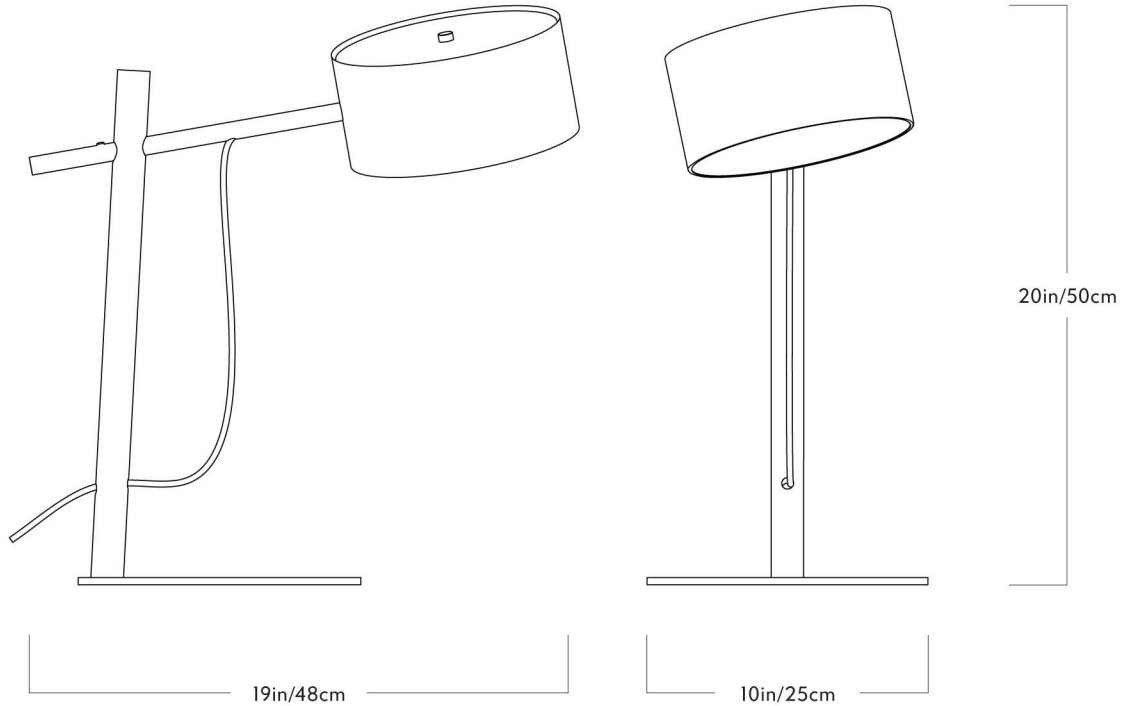

Roll & Hill

Excel

Desk Lamp

Series
Excel

Materials
Oak, steel

100-240V Illumination

Integrated LED

Wattage: 10 Watts

Lumens: (black/red) 200 Lumens, (white)

340 Lumens

Color Temperature: 2700 Kelvin

Bulb Life: 50,000 Hours

Dimming: Non-dimmable

Product
Desk Lamp

Colors
Black, white, red

Dimensions

H 20in/50cm x W 10in/25cm x D

19in/48cm

Base

11-inch round in matching color

Cord

7 feet/213 cm with integrated switch

Weight
8lb/3.6kg

Certifications