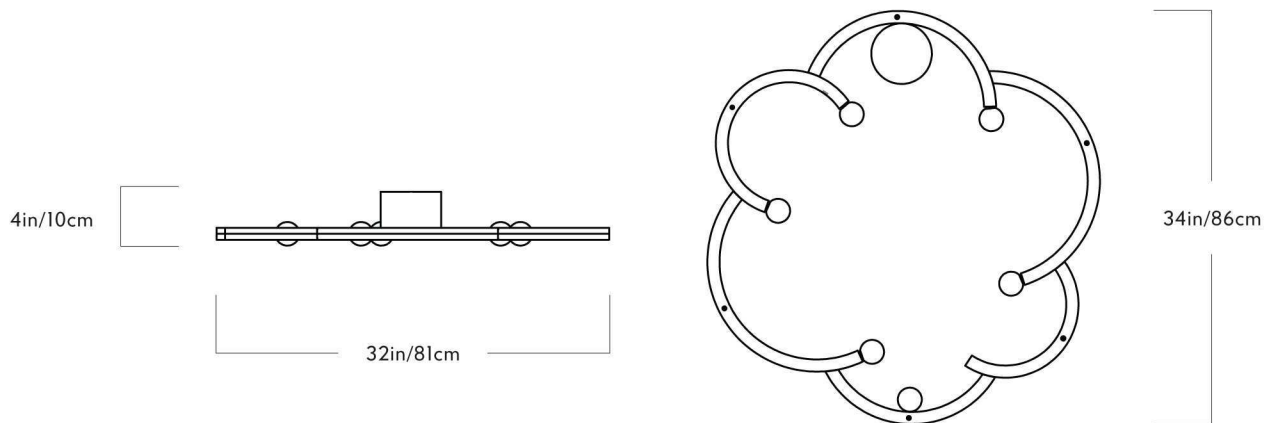

Roll & Hill

Blow

Series
Blow

Product
Ceiling Mount

Dimensions
H 4in/10cm x W 32in/81cm x
D 34in/86cm

Weight
9lb/4kg

Ceiling Mount

Materials
Machined aluminum

Finishes
Black, bronze, powder-coat gray,
polished nickel, brushed brass

Suspension
Flush mount with two hanging points.
3-inch drop

Certifications
UL, cUL (120V)

120V Incandescent Illumination
Socket: E12
Bulb: 5 x 25 Watt G16
Wattage: 125 Watts
Lumens: 800 Lumens
Color Temperature: 2700 Kelvin
Dimming: Triac or ELV