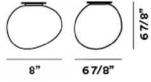

Gregg MIDI LED

SCHEMATIC & LIGHT EMISSION

MATERIAL

Blown acid-etched glass and coated metal

COLORS

LIGHT SOURCE

LED 1x 8,5W

CERTIFICATIONS