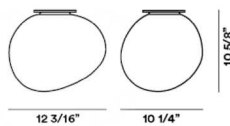

Gregg media

SCHEMATIC & LIGHT EMISSION

MATERIAL

Blown acid-etched glass and coated metal

CERTIFICATIONS

COLORS

LIGHT SOURCE

LED retrofit, Fluo 1x 26W E26
Halo 1x 100W E26

Gregg piccola

SCHEMATIC & LIGHT EMISSION

MATERIAL

Blown acid-etched glass and coated metal

CERTIFICATIONS

COLORS

LIGHT SOURCE

Halo 1x 25W G9