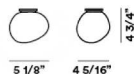

Gregg piccola

SCHEMATIC & LIGHT EMISSION

MATERIAL

Blown acid-etched glass and coated metal

CERTIFICATIONS

COLORS

LIGHT SOURCE

Halo 1x 25W G9