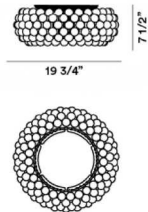

Caboche, soffitto

technical details

FOSCARINI

Rich, bright and sophisticated, the Caboche lamp is a mosaic of refractions, a perfect fusion of different personalities in the one form, coming together to create the body and light effect of the lamp. When it is turned on, the light diffuses from inside the spheres like lots of bright crystals, lighting the surrounding environment. Caboche ceiling lamp is a jewel of creativity and technology, available in two versions: transparent and yellow gold. The lamp is the perfect protagonist for homes or public areas, uniting visual impact with lightness, decorative value and functionality.

Caboche

SCHEMATIC & LIGHT EMISSION

MATERIAL

Polymethylmethacrylate, blown glass
and chromed metal

COLORS

LIGHT SOURCE

Halo 1x 100W RSC

CERTIFICATIONS