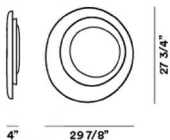

Bahia LED

SCHEMATIC & LIGHT EMISSION

MATERIAL

injection moulded polycarbonate

COLORS

LIGHT SOURCE

LED 43W

CERTIFICATIONS

ACCESSORIES

Bahia