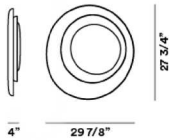

Bahia, parete

technical details

FOSCARINI

Bahia is a wall and ceiling lamp that is seductive and captivating, thanks to the special nature of its design and the innovative interplay of light and shade that it produces. Its appeal is the result of three overlapping planes that have a slightly asymmetrical profile and reciprocal placement. The first two house the light source, accompanying the light that flows over their concave surface and vanishes towards the edges. The third element completes the composition, silhouetted through backlight with a strong, contrasting design. Every ray that emanates from Bahia is contained of light and shade, which make it both a lighting object and luminous decoration. Bahia is offered in total white, to underline its essential dramatic nature and its essence, without being ostentatious. It decorates a whole wall alone, with very little width, or can be used to create multiple compositions that are luminous archipelagos in both the home and the public spaces.

Bahia

SCHEMATIC & LIGHT EMISSION

MATERIAL

injection moulded polycarbonate

COLORS

LIGHT SOURCE

LED Fluo 1X 40W

CERTIFICATIONS

ACCESSORIES

Bahia