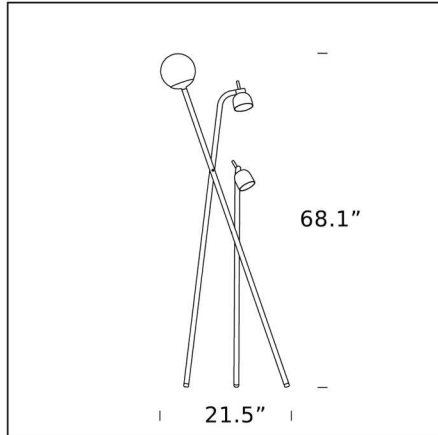

TRIPOD

Front Design, 2017

Slender, elegant and extremely long legs give this floor lamp a sense of lightness, yet also of great stability. Like the ancient Greek tripod, a symbol of hospitality, the end of each support is fitted with a Led light source with different forms and functions: the longest leg has a sphere in white frosted glass that produces a diffused ambient light, while the other two have adjustable spotlights for a direct and concentrated light. The structure is kept simple thanks to the cable organizing system, which runs inside the tubular legs. The lamp comes with black frame and brass-coated fixtures, which lend the lamp a precious elegance.

TECHNICAL SHEET

MODEL NAME: Tripod

CODE: U4398N

DIMENSION: 21.5" × 68.1"

MATERIALS: Metal, glass

LIGHTING SOURCE: 1×105W LED E27 +2×7W GU10

Subject to technical modifications and modifications to content