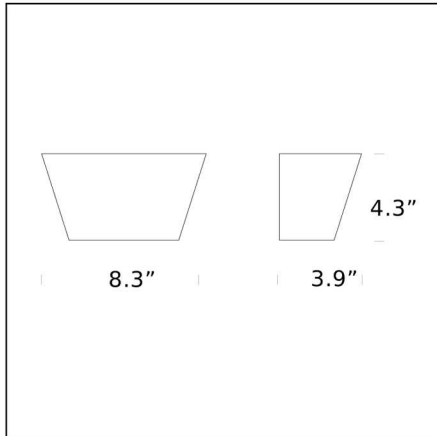

TECHNICAL SHEET

Wall lamp. Nickel-plated metal frame. Diffuser available in amber AM or white BI laminated glass. Tempered, sandblasted glass bottom cover.

MODEL NAME: Ananas

CODE: ULM3302+V3290..

DIMENSION: 8.3" × 3.9" × 4.3"

MATERIALS: Glass, metal

COLORS

White

LIGHTING SOURCE: 2×40W (IN) G16½" Candelabra E12 or 2×40W (IN) B10 Candelabra E12 2¼"

CERTIFICATIONS AND SYMBOLS:

MODEL NAME: Ananas

CODE: ULM3302/1+V3290/1..

DIMENSION: 10.2" × 5.1" × 5.1"

MATERIALS: Glass, metal

COLORS

White

LIGHTING SOURCE: 2×60W (IN) G16½" Candelabra E12 or 2×60W (IN) B10 Candelabra E12 2¼"

CERTIFICATIONS AND SYMBOLS:

Subject to technical modifications and modifications to content