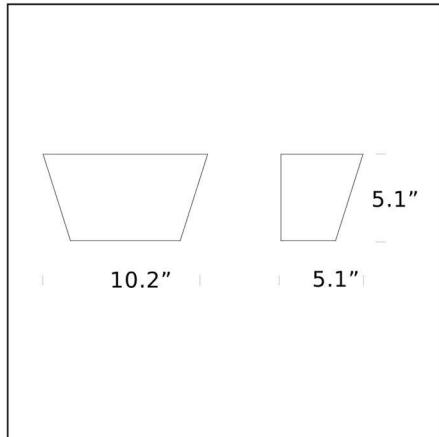

TECHNICAL SHEET

Wall lamp. Nickel-plated metal frame. Diffuser available in amber AM or white BI laminated glass. Tempered, sandblasted glass bottom cover.

MODEL NAME: Ananas

CODE: ULM3302+V3290..

DIMENSION: 8.3" × 3.9" × 4.3"

MATERIALS: Glass, metal

COLORS

White

LIGHTING SOURCE: 2×40W (IN) G16½" Candelabra E12 or 2×40W (IN) B10 Candelabra E12 2¼"

CERTIFICATIONS AND SYMBOLS:

MODEL NAME: Ananas

CODE: ULM3302/1+V3290/1..

DIMENSION: 10.2" × 5.1" × 5.1"

MATERIALS: Glass, metal

COLORS

White

LIGHTING SOURCE: 2×60W (IN) G16½" Candelabra E12 or 2×60W (IN) B10 Candelabra E12 2¼"

CERTIFICATIONS AND SYMBOLS:

Subject to technical modifications and modifications to content