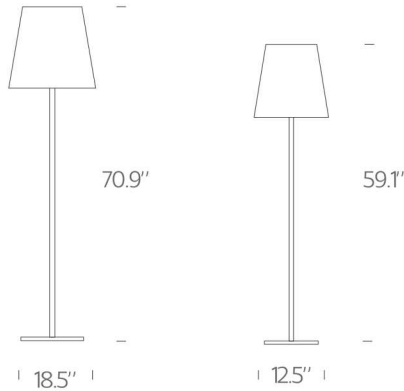

# FontanaArte

**Mounting:** floor  
**Environment:** Indoor  
**Description:** Nickel-plated metal frame. Diffuser in frosted white blown glass. Black power cable, dimmer or switch and plug.

**Certifications:**  3247/1 special version

**Emergency:** Without  
**Dimming:** no (only 4x60W (IN) A19 Medium E26/27 is dimmable)  
**Voltage (V):** 120 V

CODE	SIZE	LIGHT SOURCE
U3247	ø 18.5" × 70.9"	 4×60W (IN) A19 Medium E26/27 + 1×100W (IN) A19 Medium E26/27
U3247/1	ø 12.5" × 59.1"	 1×150W (IN) A19 Medium E26/27

CODE	DESCRIPTION	PACKAGING SIZE	NET WEIGHT	GROSS WEIGHT
U3247	mounting	21.1 × 21.1 × 20.3	lbs 33	lbs 50,6
	diffuser	20.3" × 21.8" × 72.5"	lbs 10,6	lbs 15,4
U3247/1	mounting	16.4 × 16.4 × 14.4	lbs 9,9	lbs 20,9
	diffuser	16.8" × 17.2" × 56.6"	lbs 1,5	lbs 2,6