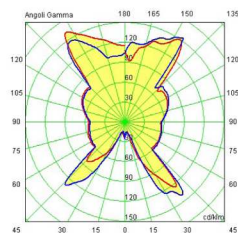

PHOTOMETRIC CURVES

U3247