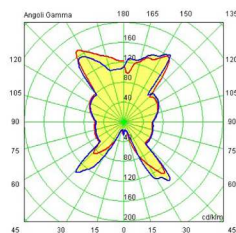

U3247/1

IN THE SAME FAMILY