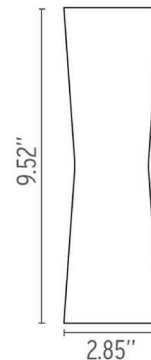

Dimensional Image

Certifications

Electrical

Voltage	120
IP Rating	IP55

Physical

Construction Material	Aluminum, PMMA
Weight	2.4 lbs