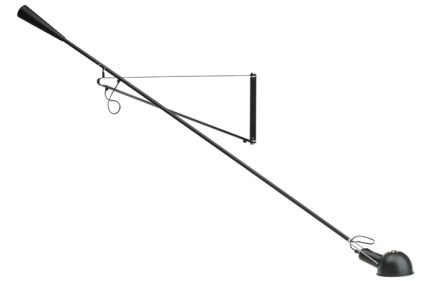

## 265, Black - Specification Sheet by Paolo Rizzatto, 1973

Mounting	Ceiling and Wall
Lamp (Bulb) Description	1 x 75W A-19 Medium Frosted Incandescent (Not Included)
Environment	Indoor - Dry Location
Dimming	Dimmable
Finish	Black
Technical and Product Description	265 wall lamp providing direct light. Lamp head rotates 360-degrees so light can be aimed in various directions. Painted steel body, adjustable arm and reflector. Chrome-plated brass reflector support. Cast iron tapered counterweight. On/Off switch on socket holder. Plug in power cord (length 80").

### Physical

Cord Length (inches)	80" - Black
Construction Material	Steel
Weight	13.2 lbs

● AU030030 Black