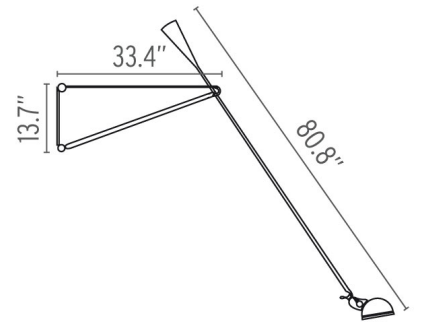

## 265, Black - Specification Sheet by Paolo Rizzatto, 1973

Mounting	Ceiling and Wall
Lamp (Bulb) Description	1 x 75W A-19 Medium Frosted Incandescent (Not Included)
Environment	Indoor - Dry Location
Dimming	Dimmable
Finish	Black
Technical and Product Description	265 wall lamp providing direct light. Lamp head rotates 360-degrees so light can be aimed in various directions. Painted steel body, adjustable arm and reflector. Chrome-plated brass reflector support. Cast iron tapered counterweight. On/Off switch on socket holder. Plug in power cord (length 80").

### Physical

Cord Length (inches)	80" - Black
Construction Material	Steel
Weight	13.2 lbs

● AU030030 Black

### Dimensional Image