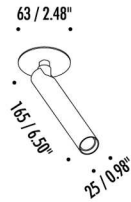

DESIGN OMAR CARRAGLIA - 2015
RECESSED CEILING LAMP - METAL

MIRA R

17290303	MATT WHITE	500 mA DC - 7 W LED - 3000K - 630 lm PLASTERBOARD CUT-OUT 40 x 40 mm MINIMUM SPACE FOR MOUNTING 85 mm ADJUSTABLE - NOT DIMMABLE INCLUDES LED DRIVER INPUT 100 / 240 V - 50 / 60 Hz - OUTPUT 500 mA DC
17290403	MATT BLACK	