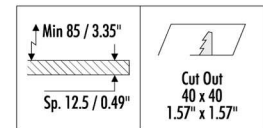

DESIGN OMAR CARRAGLIA - 2015
RECESSED CEILING LAMP - METAL

MIRA R

17290303	MATT WHITE	500 mA DC - 7 W LED - 3000K - 630 lm PLASTERBOARD CUT-OUT 40 x 40 mm MINIMUM SPACE FOR MOUNTING 85 mm ADJUSTABLE - NOT DIMMABLE INCLUDES LED DRIVER INPUT 100 / 240 V - 50 / 60 Hz - OUTPUT 500 mA DC
17290403	MATT BLACK	