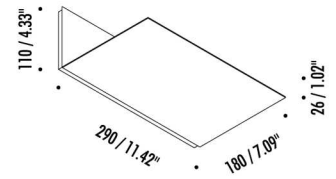

DESIGN 967 DESIGN - 2011
WALL LAMP - METAL
FOIL

16610303	MATT WHITE	FOIL LED 120 V - 60 Hz - 27 W LED - 3000K - 2260 lm WHITE WALL BACK PLATE - TRIAC DIMMABLE
16610403	MATT BLACK	
		

15170303	MATT WHITE	FOIL 120 V - 60 Hz - MAX 200 W - R7s WHITE WALL BACK PLATE - BULB NOT INCLUDED
15170403	MATT BLACK	