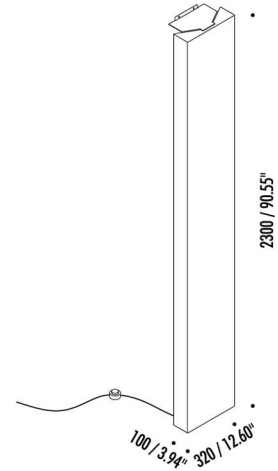

DESIGN MAURO FERRARI - 2004
FLOOR LAMP - METAL - POLYCARBONATE

BANNER 230

12700303	MATT WHITE	120 V - 60 Hz - 4 x 54 W - G5 POWER SUPPLY WITH PLUG - WHITE CABLE - DIMMER - BULBS INCLUDED
		⇐ COD. 5072041 FLUORESCENT - 4 x 54 W - 3000K - 4 x 5000 lm