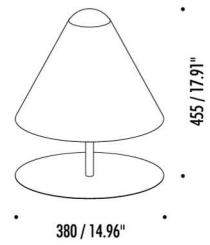

DESIGN OMAR CARRAGLIA - 2007
 TABLE LAMP - METAL - METHACRYLATE

ABA 45

14630303	MATT WHITE	120 V - 60 Hz - MAX 60 W - E26 GLOBOLUX WHITE CABLE - DIMMER - BULB NOT INCLUDED