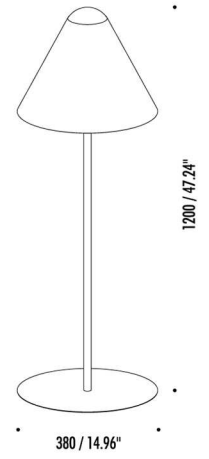

DESIGN OMAR CARRAGLIA - 2007
 FLOOR LAMP - METAL - METHACRYLATE

ABA 120

15560303	MATT WHITE	120 V - 60 Hz - MAX 60 W - E26 GLOBOLLUX WHITE CABLE - DIMMER - BULB NOT INCLUDED