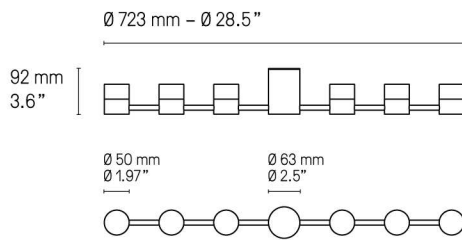

IP Backstage Linear L8

IP Backstage Linear L6

IP Backstage Linear L4

US Version

fitted plate to cover outlet power box

**Finitions
Finishes**

 Laiton satiné SB Satin brass	 Graphite satiné SG Satin graphite	 Nickel satiné SN Satin nickel	 Cuivre satiné SC Satin copper
 Laiton poli PB Polished brass	 Graphite poli PG Polished graphite	 Nickel poli PN Polished nickel	 Cuivre poli PC Polished copper

**Matériaux
Material**

Laiton massif Solid Brass	Verre triplex opale soufflé bouche Opal triplex mouth-blown glass
------------------------------	--

**Source
Lamping**

IP Backstage 4					
LED intégrée	480 lm	3 000° K	Alimentation 24 V intégrée	Non variable en standard	
Integrated LED	480 lm	3 000° K	Remote power supply 24 V incl.	Standard version not dim.	
IP Backstage 6					
LED intégrée	720 lm	3 000° K	Alimentation 24 V intégrée	Non variable en standard	
Integrated LED	720 lm	3 000° K	Int. power supply 24 V included	Standard version not dim.	
IP Backstage 8					
LED intégrée	960 lm	3 000° K	Alimentation 24 V intégrée	Non variable en standard	
Integrated LED	960 lm	3 000° K	Int. power supply 24 V included	Standard version not dim.	
IP Backstage Corner 4					
LED intégrée	480 lm	3 000° K	Alimentation 24 V intégrée	Non variable en standard	
Integrated LED	480 lm	3 000° K	Int. power supply 24 V included	Standard version not dim.	
IP Backstage Corner 6					
LED intégrée	720 lm	3 000° K	Alimentation 24 V intégrée	Non variable en standard	
Integrated LED	720 lm	3 000° K	Int. power supply 24 V included	Standard version not dim.	
IP Backstage Corner 8					
LED intégrée	960 lm	3 000° K	Alimentation 24 V intégrée	Non variable en standard	
Integrated LED	960 lm	3 000° K	Int. power supply 24 V included	Standard version not dim.	