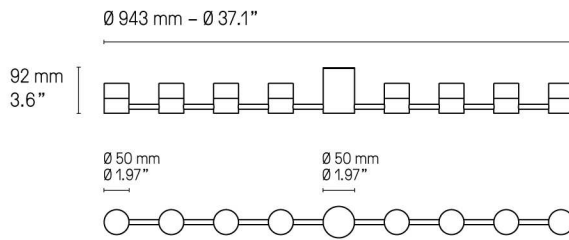

IP Backstage Linear L8

IP Backstage Linear L6

IP Backstage Linear L4

US Version

fitted plate to cover outlet power box

**Finitions
Finishes**

 Laiton satiné SB Satin brass	 Graphite satiné SG Satin graphite	 Nickel satiné SN Satin nickel	 Cuivre satiné SC Satin copper
 Laiton poli PB Polished brass	 Graphite poli PG Polished graphite	 Nickel poli PN Polished nickel	 Cuivre poli PC Polished copper

**Matériaux
Material**

Laiton massif Solid Brass	Verre triplex opale soufflé bouche Opal triplex mouth-blown glass
------------------------------	--

**Source
Lamping**

IP Backstage 4					
LED intégrée	480 lm	3 000° K	Alimentation 24 V intégrée	Non variable en standard	
Integrated LED	480 lm	3 000° K	Remote power supply 24 V incl.	Standard version not dim.	
IP Backstage 6					
LED intégrée	720 lm	3 000° K	Alimentation 24 V intégrée	Non variable en standard	
Integrated LED	720 lm	3 000° K	Int. power supply 24 V included	Standard version not dim.	
IP Backstage 8					
LED intégrée	960 lm	3 000° K	Alimentation 24 V intégrée	Non variable en standard	
Integrated LED	960 lm	3 000° K	Int. power supply 24 V included	Standard version not dim.	
IP Backstage Corner 4					
LED intégrée	480 lm	3 000° K	Alimentation 24 V intégrée	Non variable en standard	
Integrated LED	480 lm	3 000° K	Int. power supply 24 V included	Standard version not dim.	
IP Backstage Corner 6					
LED intégrée	720 lm	3 000° K	Alimentation 24 V intégrée	Non variable en standard	
Integrated LED	720 lm	3 000° K	Int. power supply 24 V included	Standard version not dim.	
IP Backstage Corner 8					
LED intégrée	960 lm	3 000° K	Alimentation 24 V intégrée	Non variable en standard	
Integrated LED	960 lm	3 000° K	Int. power supply 24 V included	Standard version not dim.	