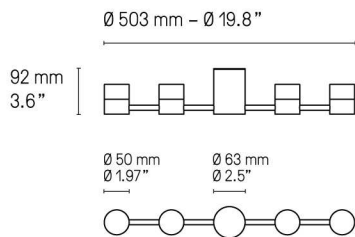

IP Backstage Linear L8

IP Backstage Linear L6

IP Backstage Linear L4

US Version

fitted plate to cover outlet power box

**Finitions
Finishes**

 Laiton satiné SB Satin brass	 Graphite satiné SG Satin graphite	 Nickel satiné SN Satin nickel	 Cuivre satiné SC Satin copper
 Laiton poli PB Polished brass	 Graphite poli PG Polished graphite	 Nickel poli PN Polished nickel	 Cuivre poli PC Polished copper

**Matériaux
Material**

Laiton massif Solid Brass	Verre triplex opale soufflé bouche Opal triplex mouth-blown glass
------------------------------	--

**Source
Lamping**

IP Backstage 4					
LED intégrée	480 lm	3 000° K	Alimentation 24 V intégrée	Non variable en standard	
Integrated LED	480 lm	3 000° K	Remote power supply 24 V incl.	Standard version not dim.	
IP Backstage 6					
LED intégrée	720 lm	3 000° K	Alimentation 24 V intégrée	Non variable en standard	
Integrated LED	720 lm	3 000° K	Int. power supply 24 V included	Standard version not dim.	
IP Backstage 8					
LED intégrée	960 lm	3 000° K	Alimentation 24 V intégrée	Non variable en standard	
Integrated LED	960 lm	3 000° K	Int. power supply 24 V included	Standard version not dim.	
IP Backstage Corner 4					
LED intégrée	480 lm	3 000° K	Alimentation 24 V intégrée	Non variable en standard	
Integrated LED	480 lm	3 000° K	Int. power supply 24 V included	Standard version not dim.	
IP Backstage Corner 6					
LED intégrée	720 lm	3 000° K	Alimentation 24 V intégrée	Non variable en standard	
Integrated LED	720 lm	3 000° K	Int. power supply 24 V included	Standard version not dim.	
IP Backstage Corner 8					
LED intégrée	960 lm	3 000° K	Alimentation 24 V intégrée	Non variable en standard	
Integrated LED	960 lm	3 000° K	Int. power supply 24 V included	Standard version not dim.	