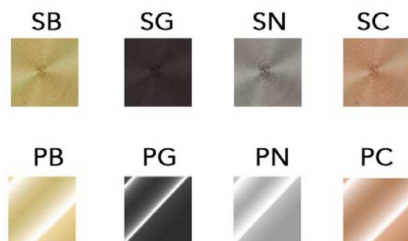

Available finishes: