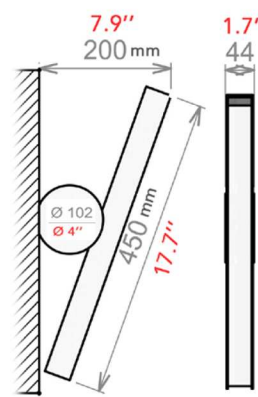

Finish options

Finish 1 / Finish 2

Available finishes:

Calée N°1

Calée N°2

Calée N°3

UL Version

Fitted plate to cover outlet power box