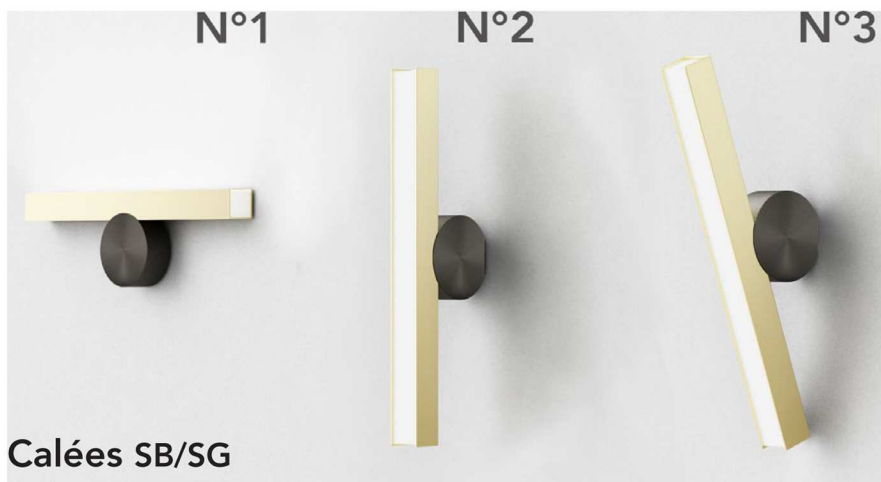

CALEE

Design by POOL

Wall lights

Integrated LED and power supply

960lm 2700°K 24V

Calées SB/SG

Solid Brass
Polycarbonate diffuser

*Calée wall lights are not mobile.
These are 3 different fixed models.*

Finish options

Finish 1 / Finish 2

Available finishes:

Calée N°1

Calée N°2

Calée N°3

UL Version

Fitted plate to cover outlet power box