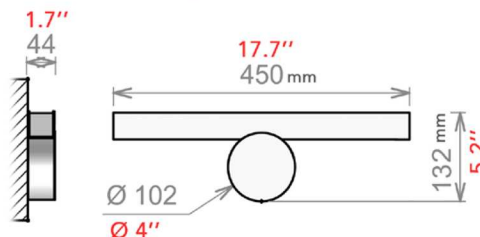

Finish options

Finish 1 / Finish 2

Available finishes:

Calée N°1

Calée N°2

Calée N°3

UL Version

Fitted plate to cover outlet power box