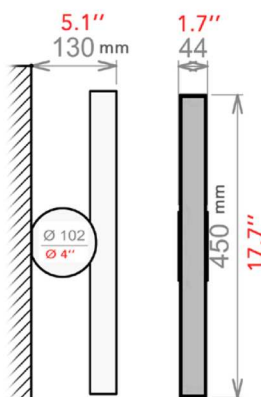

CALEE

Design by POOL

Wall lights

Integrated LED and power supply

960lm 2700°K 24V

Calées SB/SG

Solid Brass
Polycarbonate diffuser

*Calée wall lights are not mobile.
These are 3 different fixed models.*

Finish options

Finish 1 / Finish 2

Available finishes:

Calée N°1

Calée N°2

Calée N°3

UL Version

Fitted plate to cover outlet power box