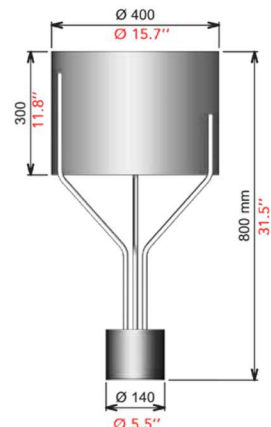

Solid Brass

Lampshade Drop paper M1

Floor lamps and Table lamps :

Black textile cable(length ≈ 2 meters (79")

Table lamp XL : Black Marble

Finish options

Lampshade:

DropPaper 100

PG

PN

PC

Table Lamp XS

Table Lamp XL

PENDANTS

Lampshade Ø 15,8"

Lampshade Ø 13"