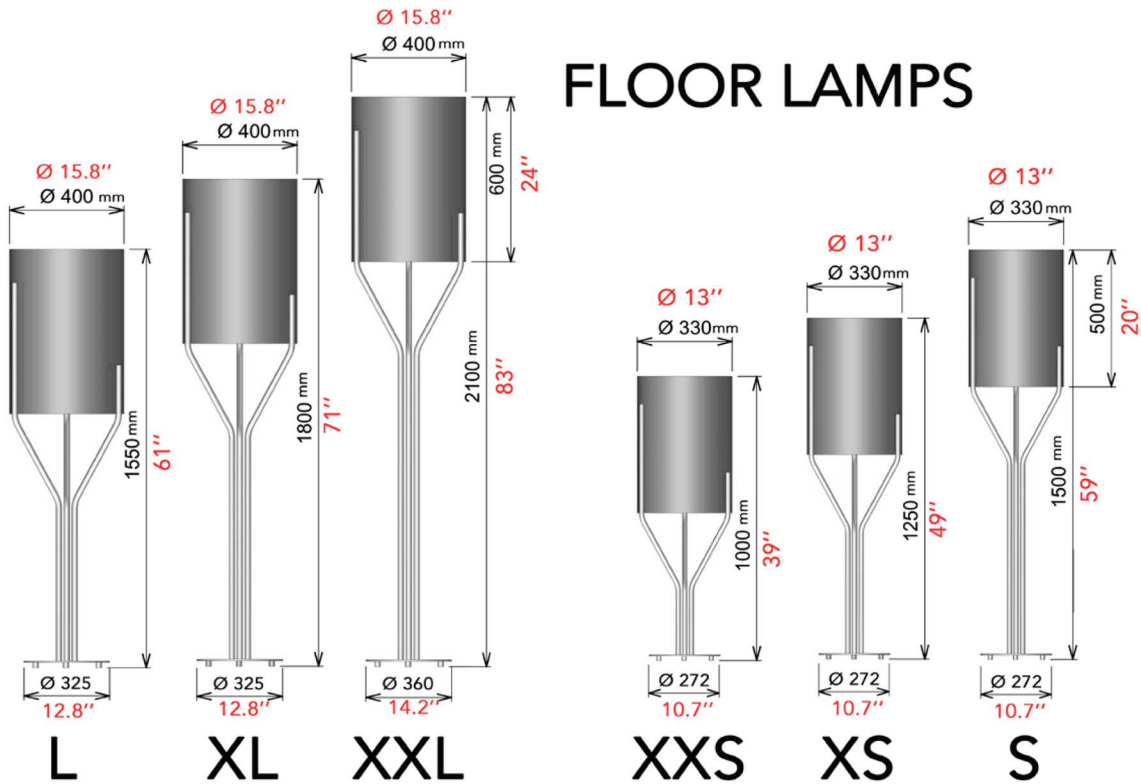

ARBORESCENCE

Design by Hervé Langlais

Floor lamp, Pendant and Table lamp

Floor lamps :

1x E27 205w max. Bulb not included. Foot operated dimmer

Table lamps:

1x E27 105w max. Bulb not included . Cable Switch.

Pendants:

1x E27 205w max. Bulb not included.

Floor lamps :

1x E26 type A 150W. Bulb not included. Foot operated switch

Table lamps:

1x E26 type A 100W. Bulb not included. Cable Switch

Pendants:

1x E26 type A 150W. Bulb not included.

Solid Brass

Lampshade Drop paper M1

Floor lamps and Table lamps :

Black textile cable(length ≈ 2 meters (79")

Table lamp XL : Black Marble

Finish options

Lampshade:

DropPaper 100

PG

PN

PC

Table Lamp XS

Table Lamp XL

PENDANTS

Lampshade Ø 15,8"

Lampshade Ø 13"