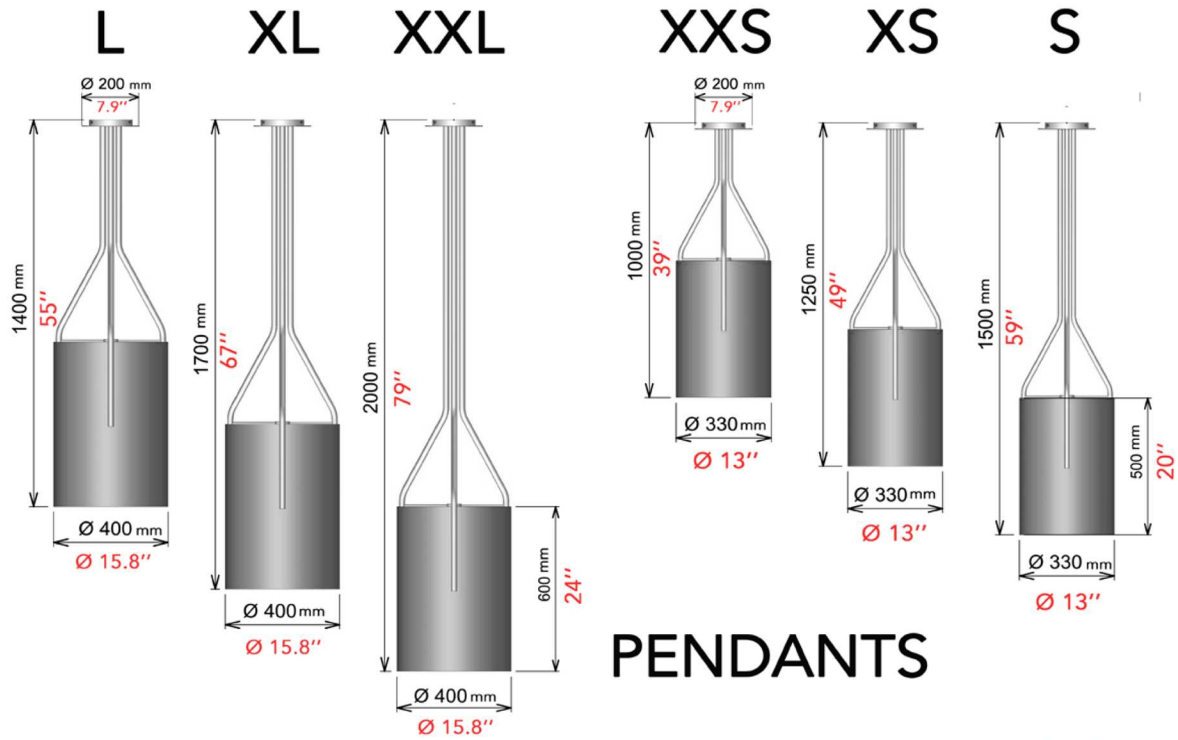

PG

PN

PC

Table Lamp XS

Table Lamp XL

PENDANTS

Lampshade Ø 15,8"

Lampshade Ø 13"