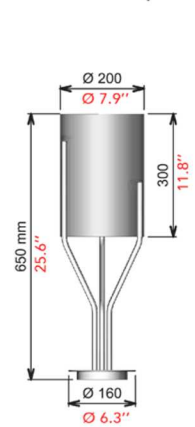

ARBORESCENCE

Design by Hervé Langlais

Floor lamp, Pendant and Table lamp

Floor lamps :

1x E27 205w max. Bulb not included. Foot operated dimmer

Table lamps:

1x E27 105w max. Bulb not included . Cable Switch.

Solid Brass

Lampshade Drop paper M1

Floor lamps and Table lamps :

Black textile cable(length ≈ 2 meters (79")

Table lamp XL : Black Marble

Finish options

Lampshade:

DropPaper 100

PG

PN

PC

Table Lamp XS

Table Lamp XL

PENDANTS

Lampshade Ø 15,8"

Lampshade Ø 13"