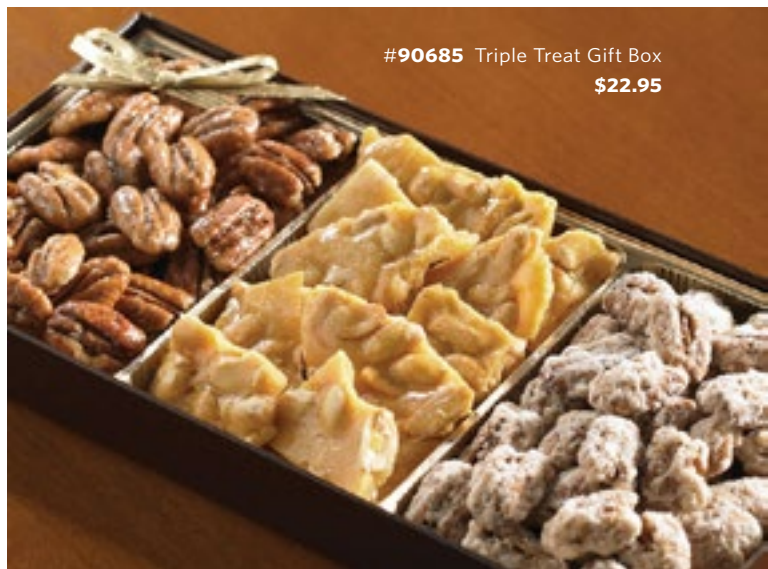

#90685 Triple Treat Gift Box **$22.95**