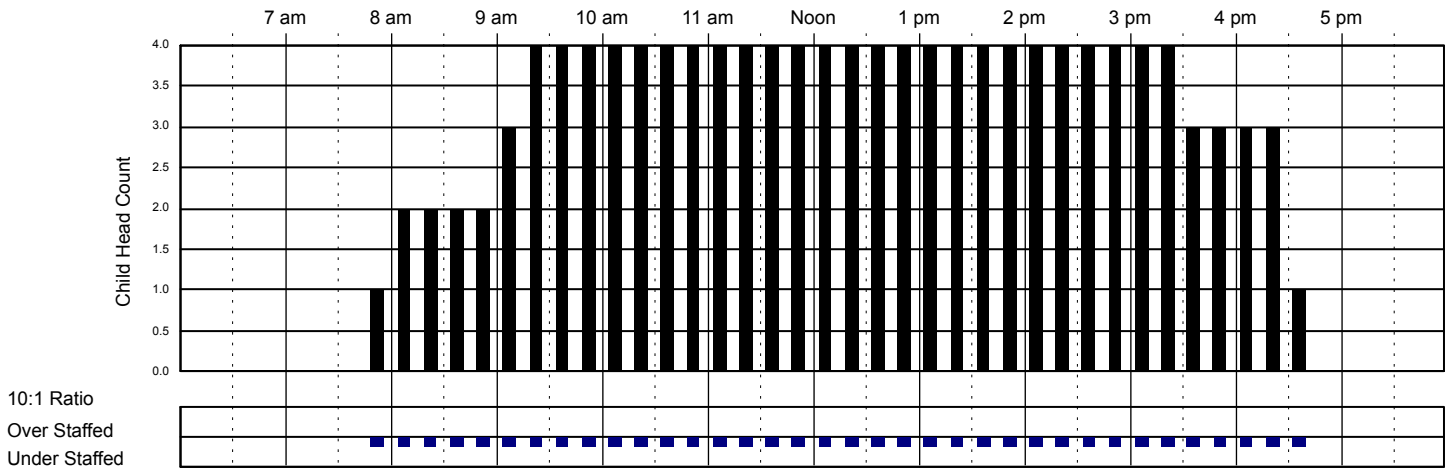

Classroom Capacity: 14

Kindergarten Room

Classroom Capacity: 18

School Age

Classroom Capacity: 20

Little Red Schoolhouse #1

Classroom Attendance Analysis

Friday 11/25/2016