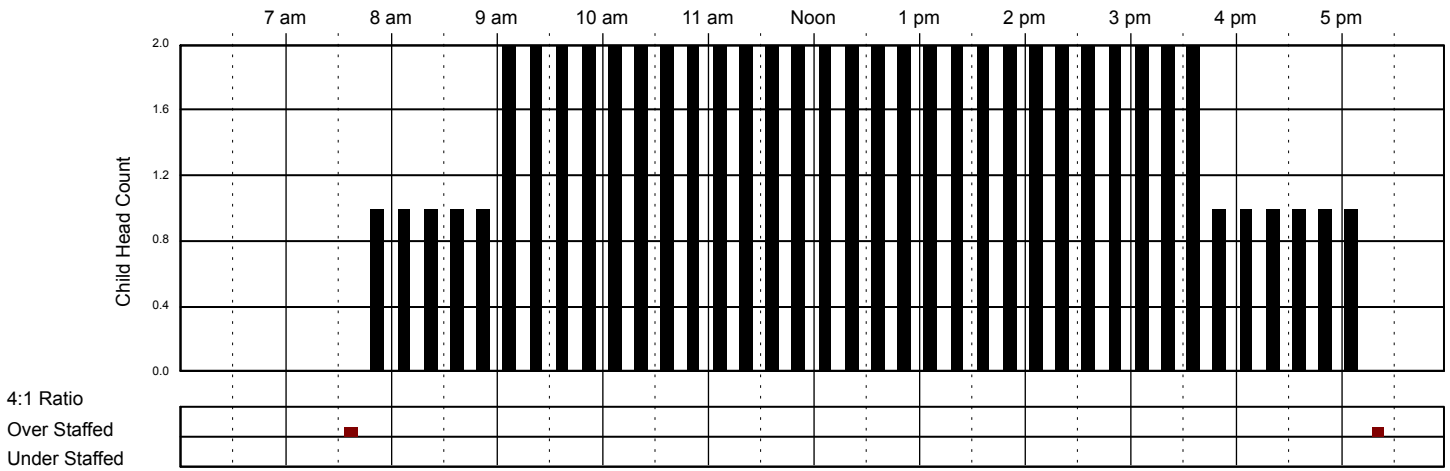

Classroom Capacity: 20

Little Red Schoolhouse #1 Classroom Attendance Analysis

Monday 11/14/2016

Infants Room

Classroom Capacity: 6

Toddlers Room

Classroom Capacity: 12

Twos Room