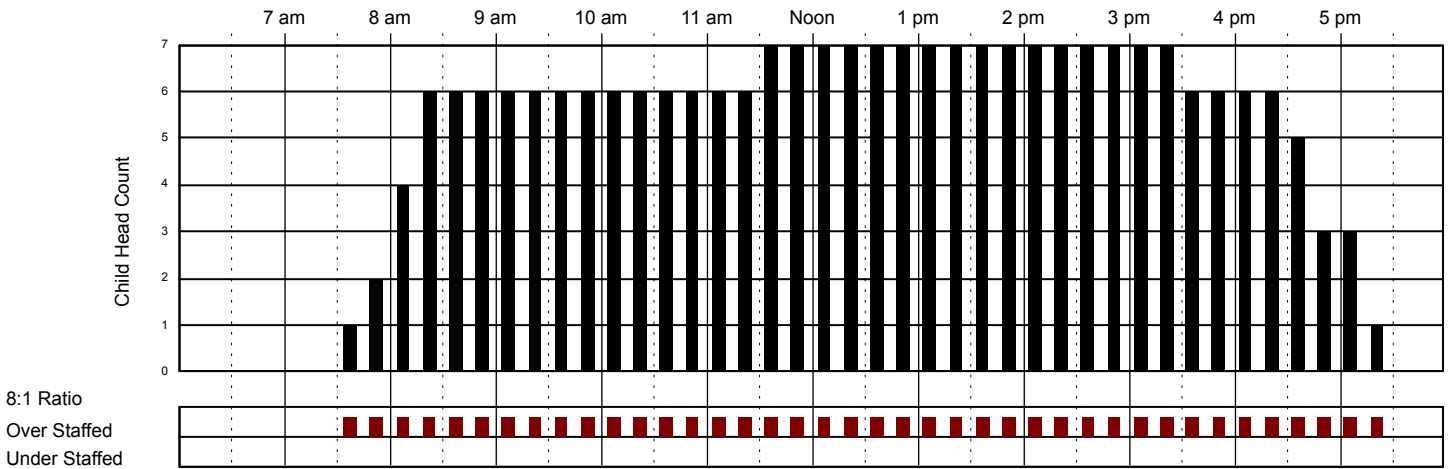

Toddlers Room

Classroom Capacity: 12