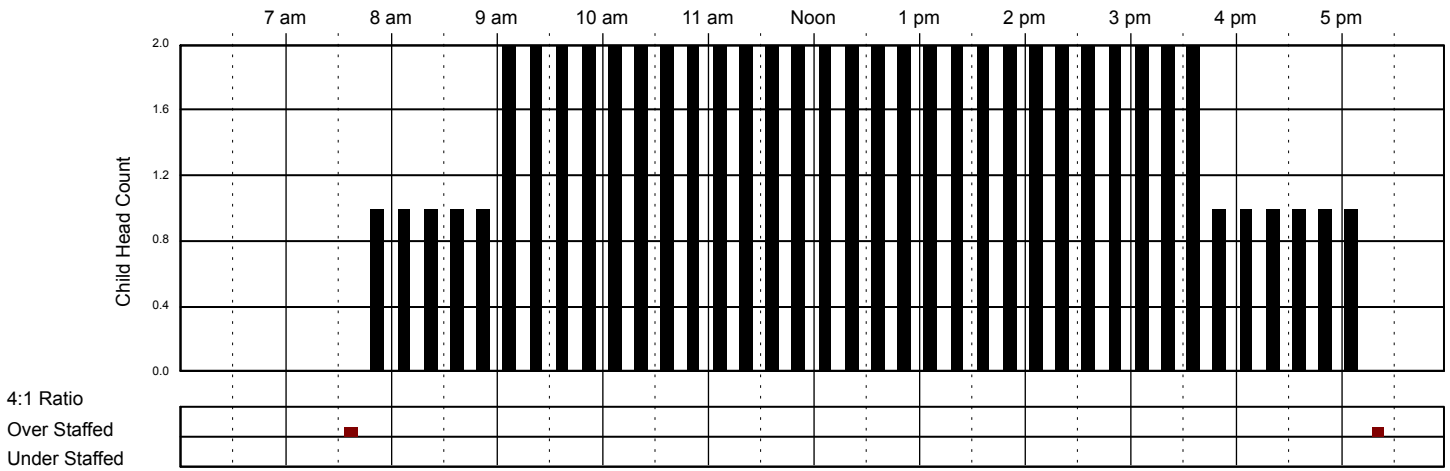

Little Red Schoolhouse #1

Classroom Attendance Analysis

Tuesday 11/8/2016

Infants Room

Classroom Capacity: 6