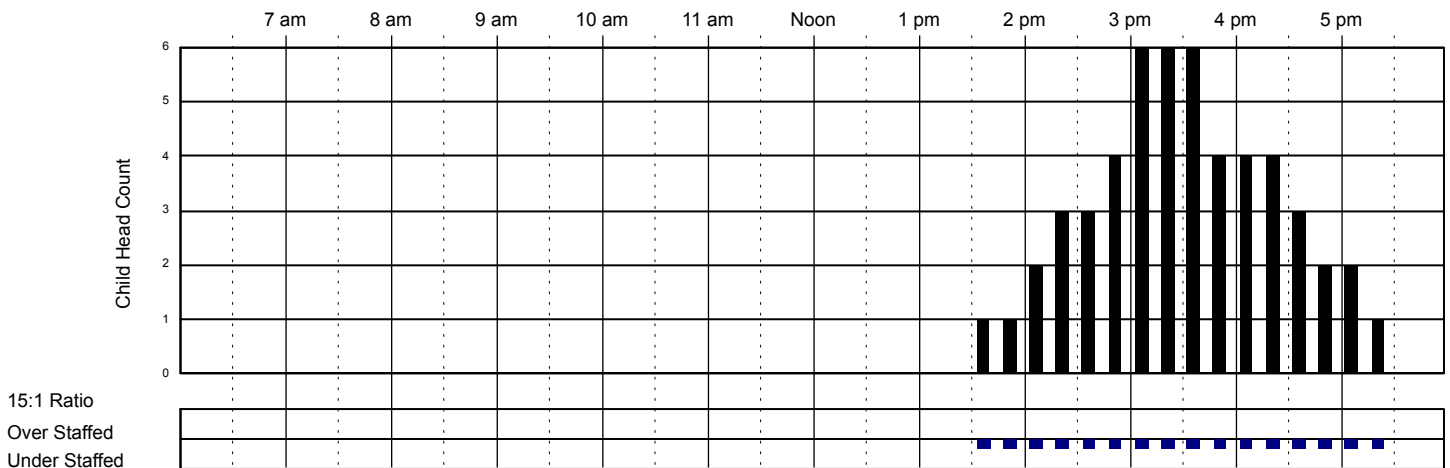

Classroom Capacity: 14

Kindergarten Room

Classroom Capacity: 18

School Age

Classroom Capacity: 20

Little Red Schoolhouse #1

Classroom Attendance Analysis

Friday 11/25/2016