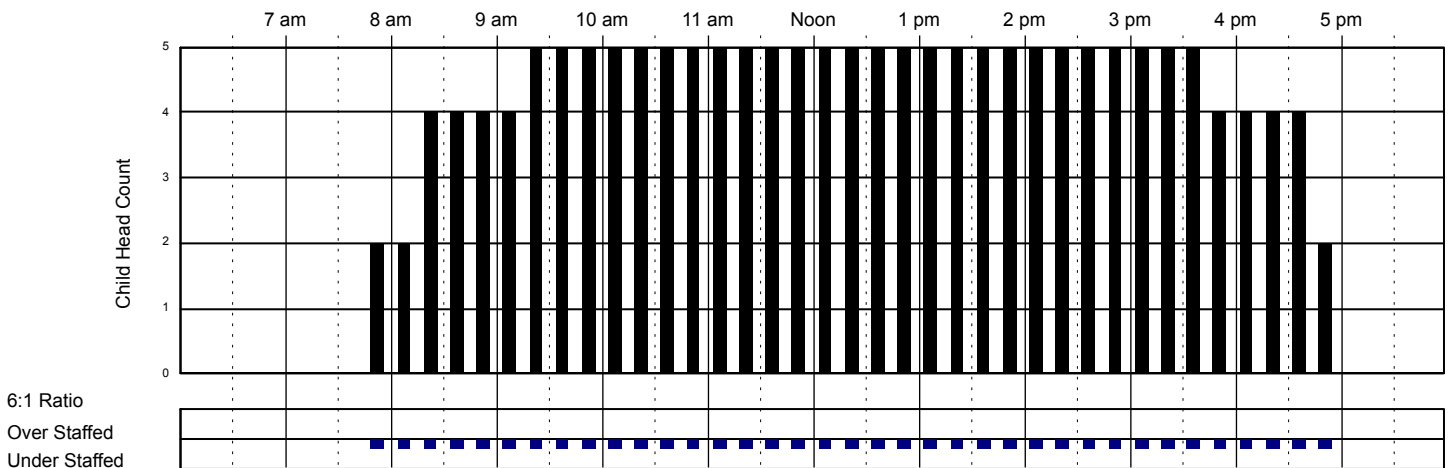

Twos Room

Classroom Capacity: 12