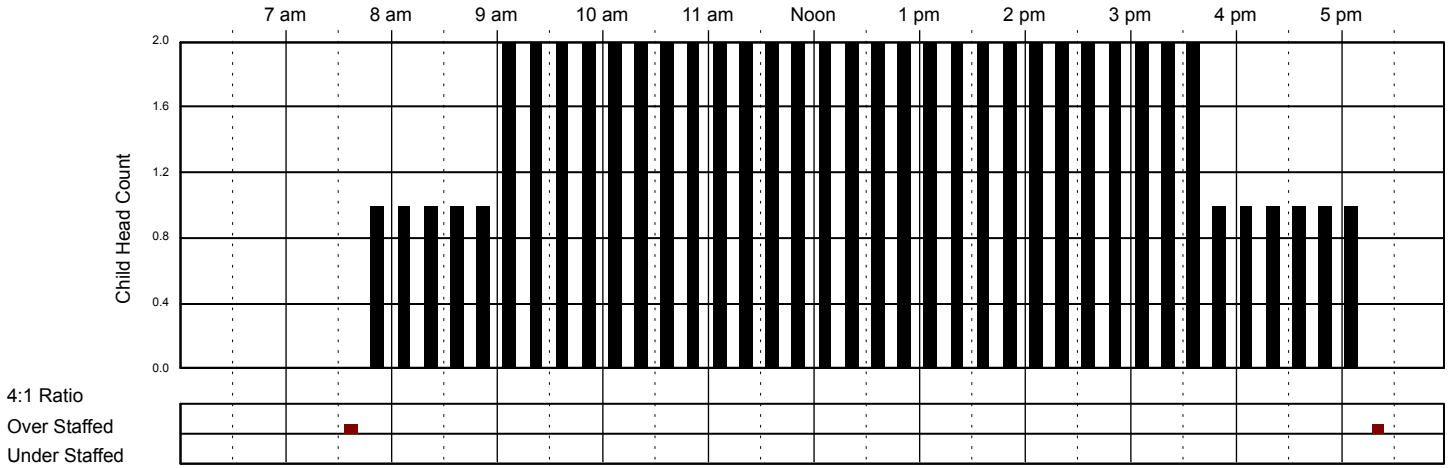

Little Red Schoolhouse #1

Classroom Attendance Analysis

Thursday 11/17/2016

Infants Room

Classroom Capacity: 6