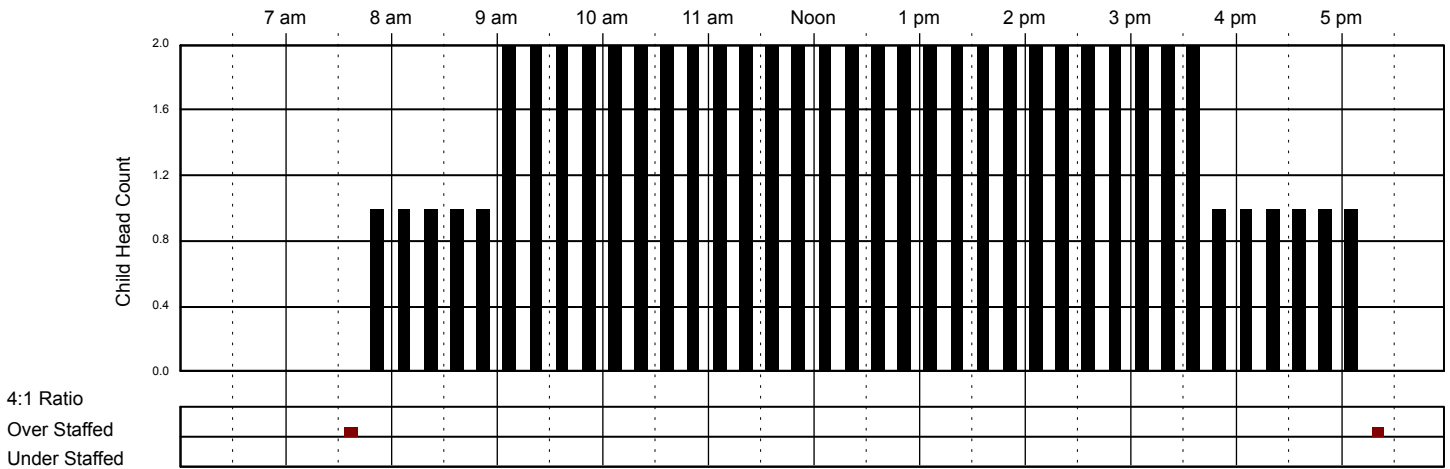

Little Red Schoolhouse #1 Classroom Attendance Analysis

Friday 11/11/2016

Infants Room

Classroom Capacity: 6

Toddlers Room

Classroom Capacity: 12

Twos Room

Classroom Capacity: 12