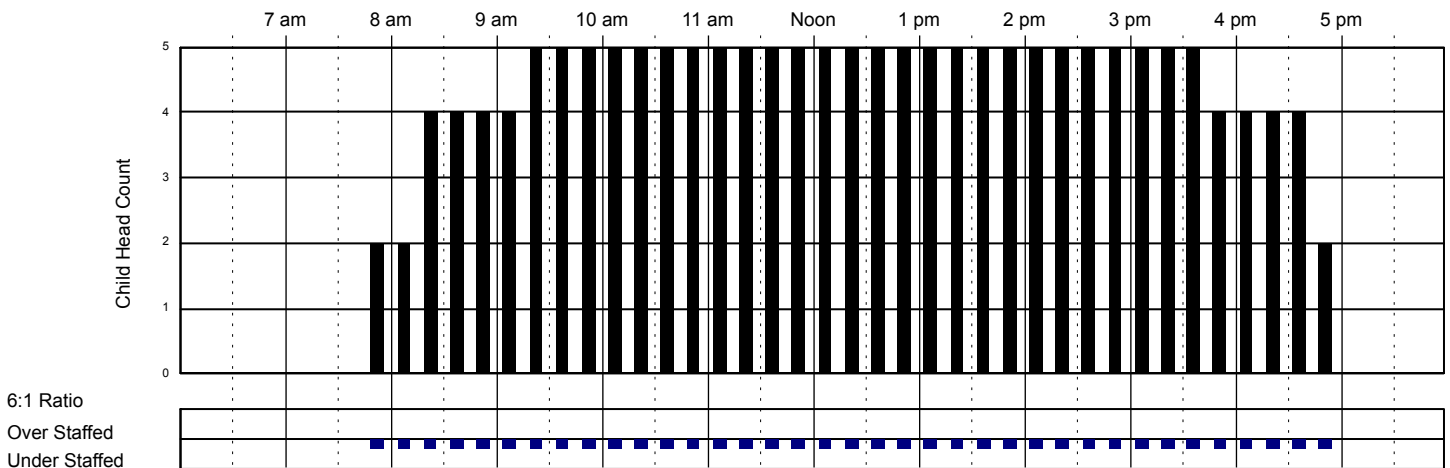

Infants Room

Classroom Capacity: 6

Toddlers Room

Classroom Capacity: 12

Twos Room

Classroom Capacity: 12

Little Red Schoolhouse #1

Classroom Attendance Analysis