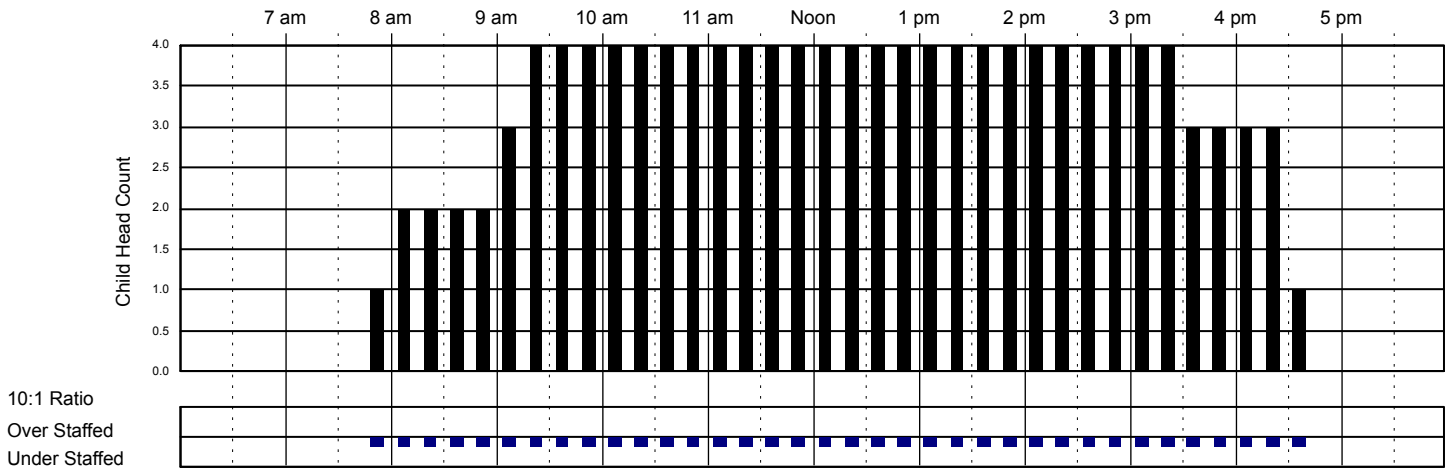

Wednesday 11/9/2016 (Cont)

PreKindergarten

Classroom Capacity: 14

Kindergarten Room

Classroom Capacity: 18

School Age

Classroom Capacity: 20

Little Red Schoolhouse #1 Classroom Attendance Analysis