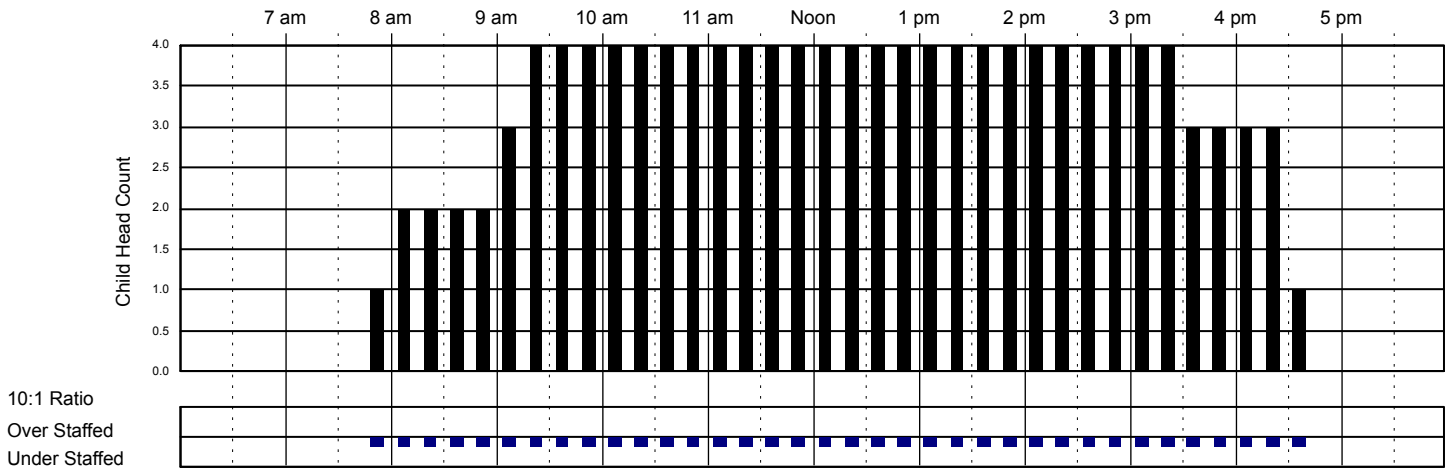

Kindergarten Room

Classroom Capacity: 18