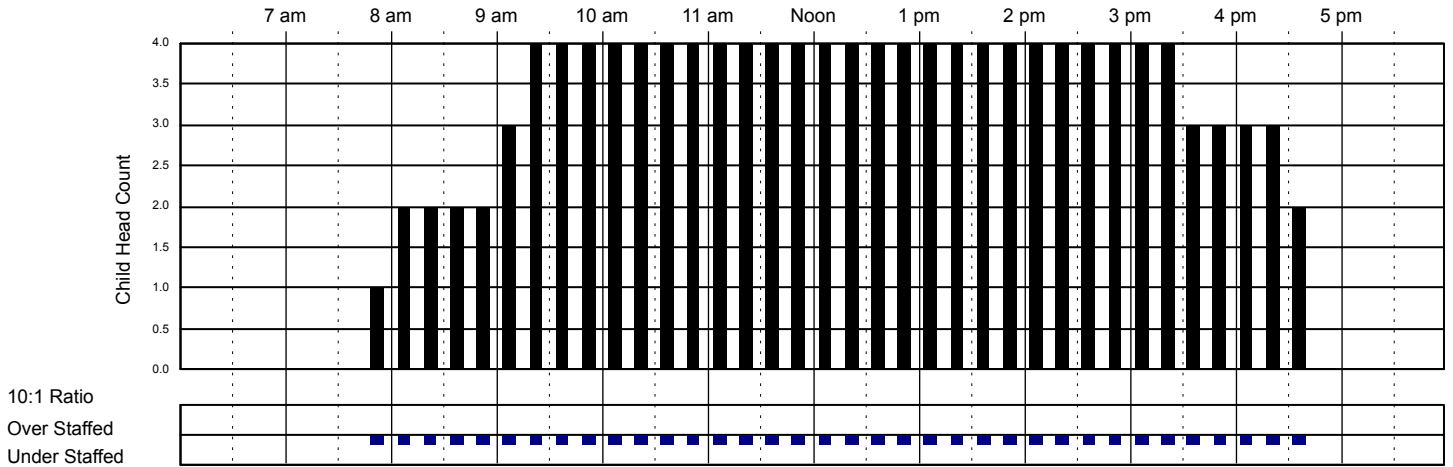

Classroom Capacity: 18

School Age

Classroom Capacity: 20

Little Red Schoolhouse #1

Classroom Attendance Analysis

Wednesday 11/23/2016

Infants Room

Classroom Capacity: 6