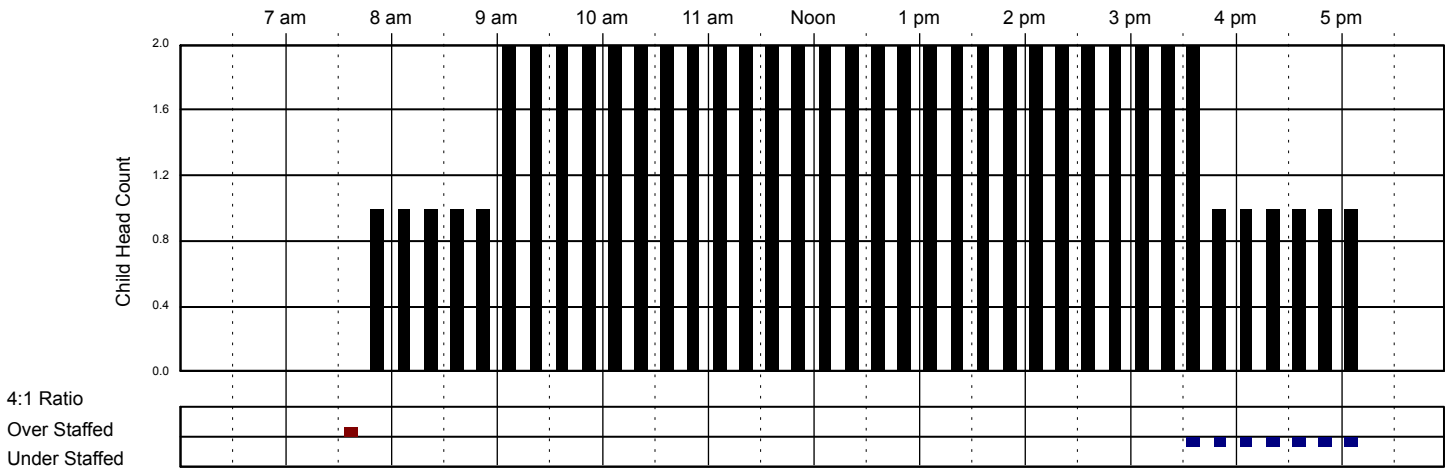

Little Red Schoolhouse #1

Classroom Attendance Analysis

Friday 11/25/2016

Infants Room

Classroom Capacity: 6