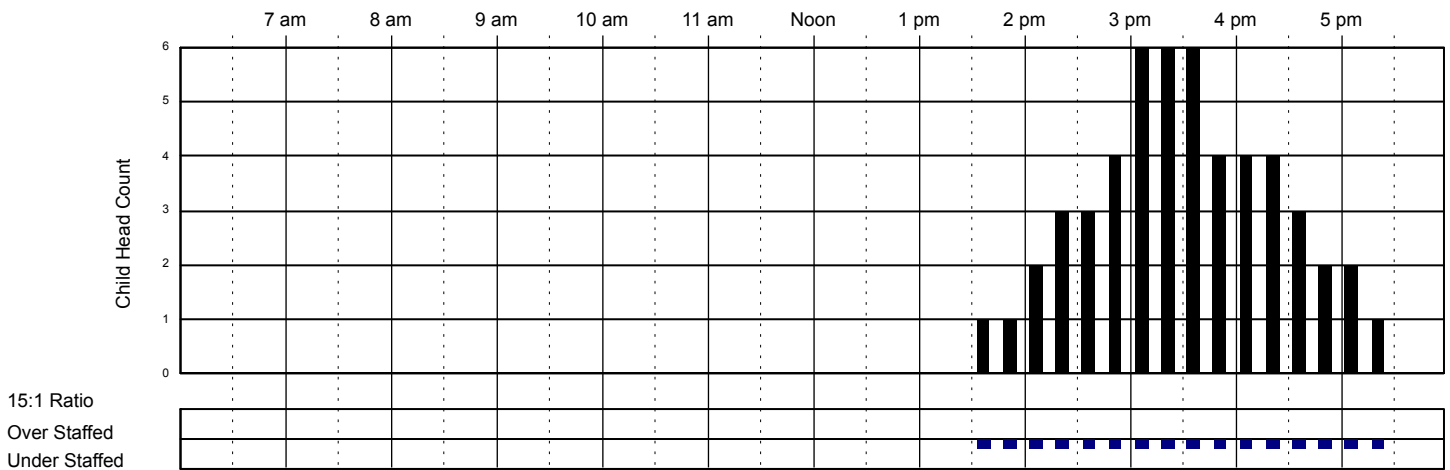

PreKindergarten

Classroom Capacity: 14

Kindergarten Room

Classroom Capacity: 18

School Age

Classroom Capacity: 20

Little Red Schoolhouse #1
Classroom Attendance Analysis

333 E. Main St.
 Ashland, OR 97520