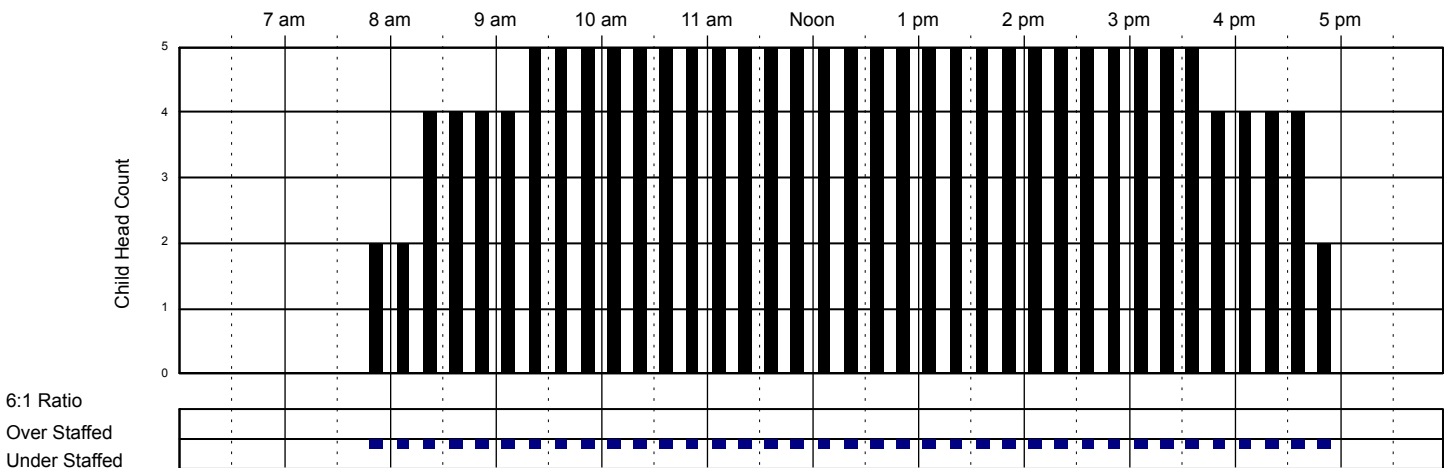

Twos Room

Classroom Capacity: 12