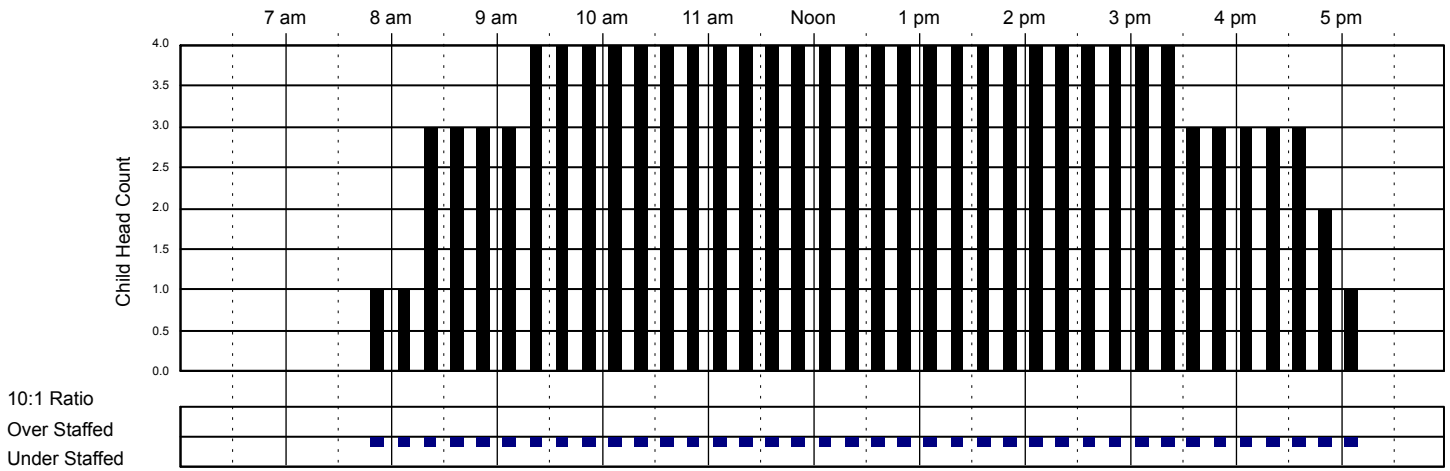

Little Red Schoolhouse #1

Classroom Attendance Analysis

Thursday 11/3/2016 (Cont)

PreKindergarten

Classroom Capacity: 14