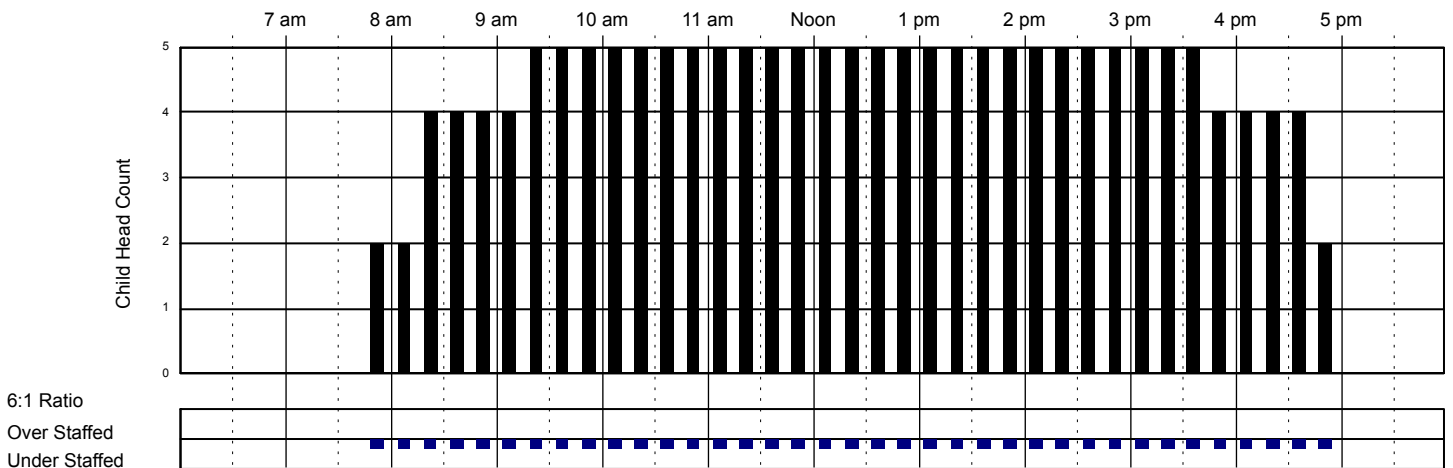

Twos Room

Classroom Capacity: 12