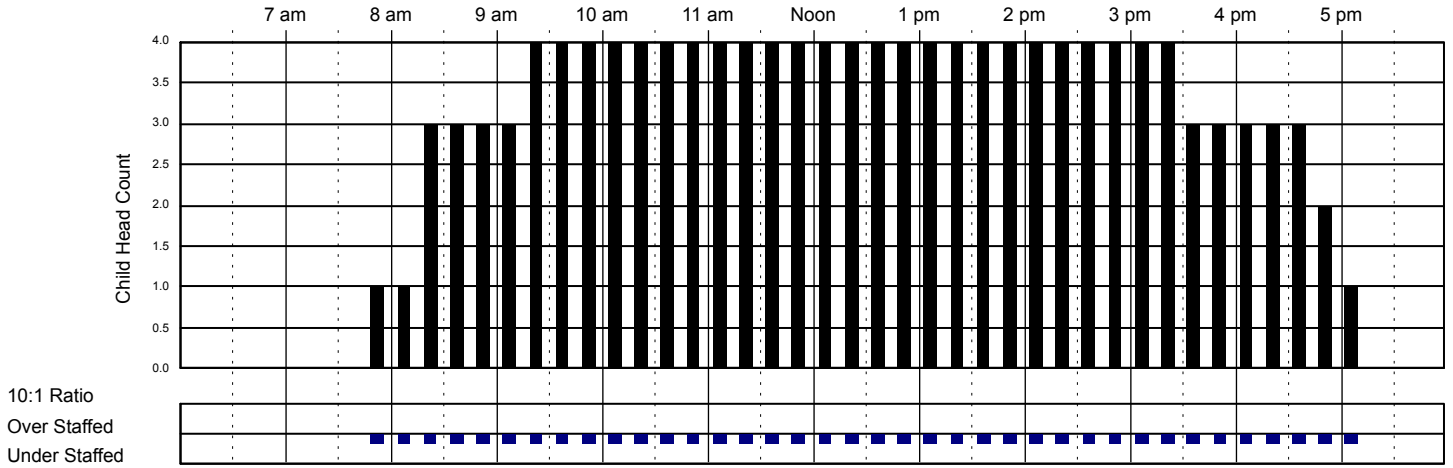

Twos Room

Classroom Capacity: 12

Little Red Schoolhouse #1 Classroom Attendance Analysis

Tuesday 11/15/2016 (Cont)

PreKindergarten

Classroom Capacity: 14

Kindergarten Room

Classroom Capacity: 18