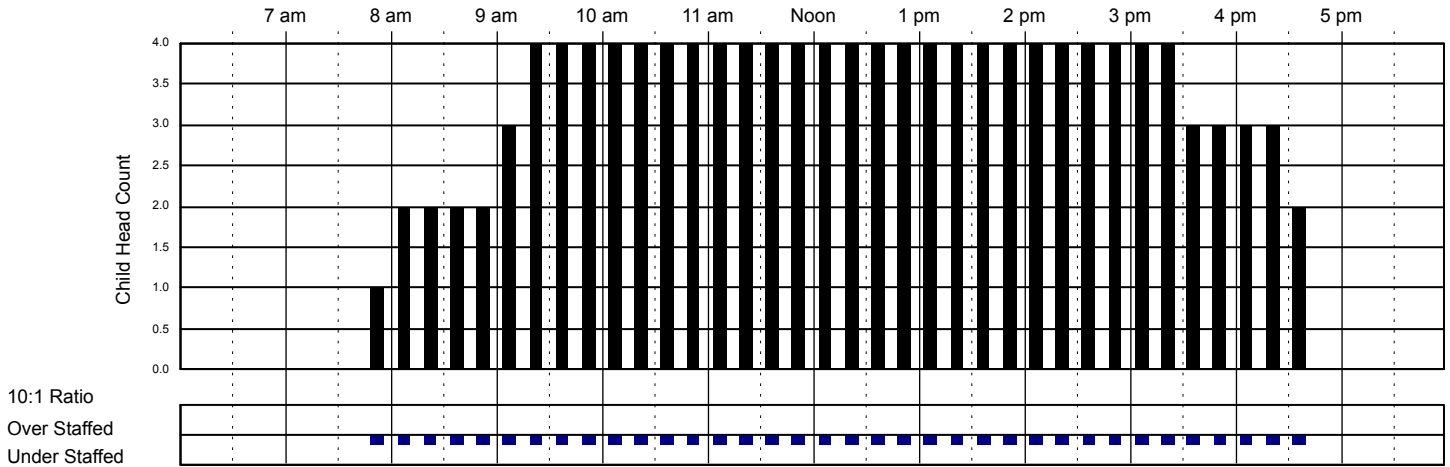

Little Red Schoolhouse #1

Classroom Attendance Analysis

Friday 11/11/2016 (Cont)

PreKindergarten

Classroom Capacity: 14

Kindergarten Room

Classroom Capacity: 18

School Age