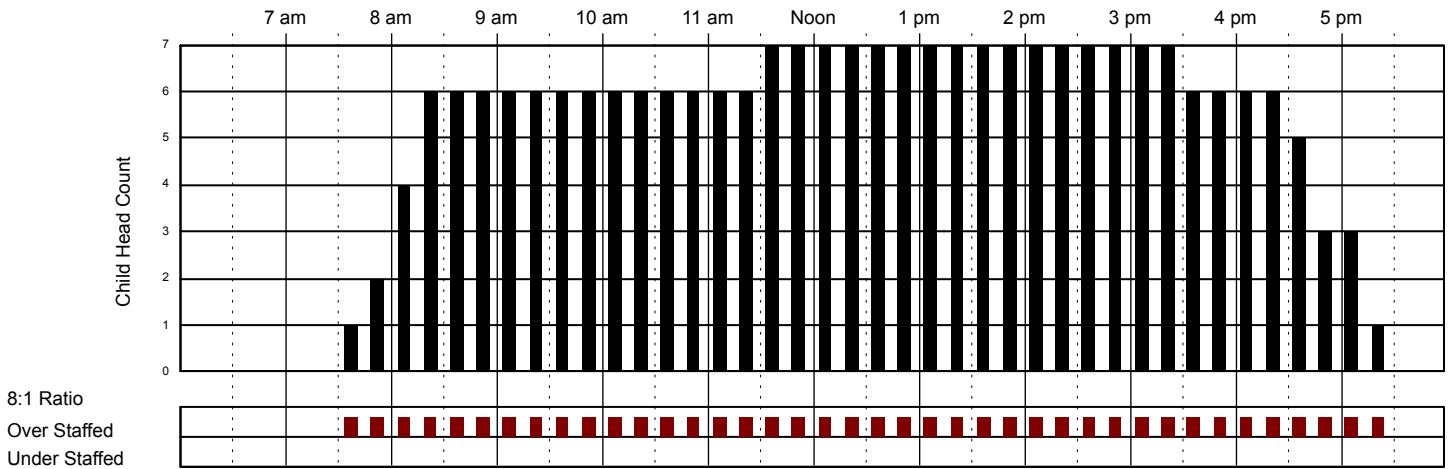

Toddlers Room

Classroom Capacity: 12