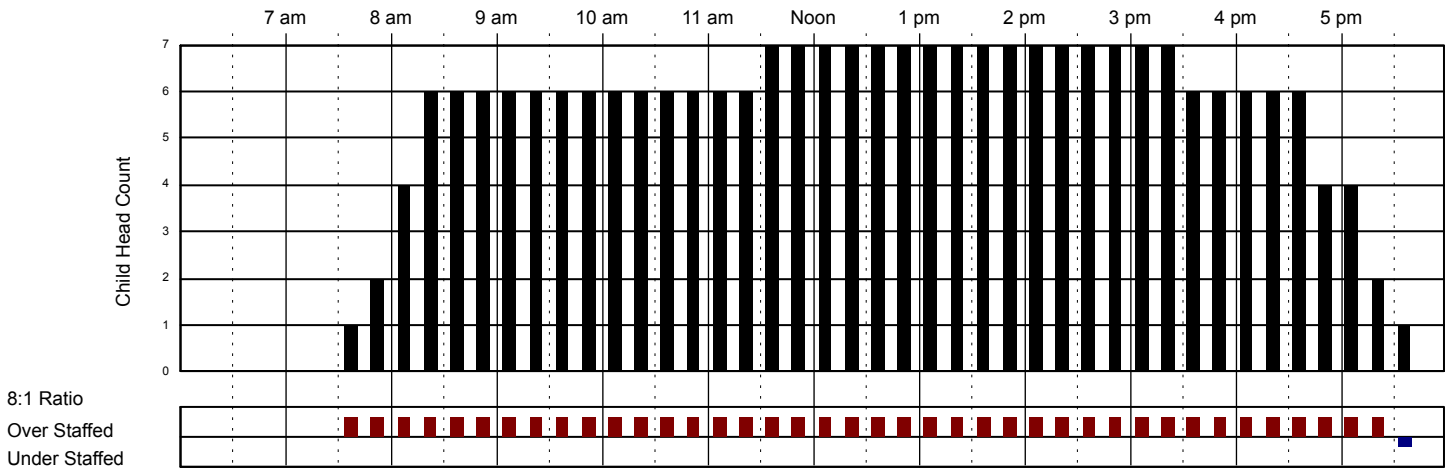

Toddlers Room

Classroom Capacity: 12