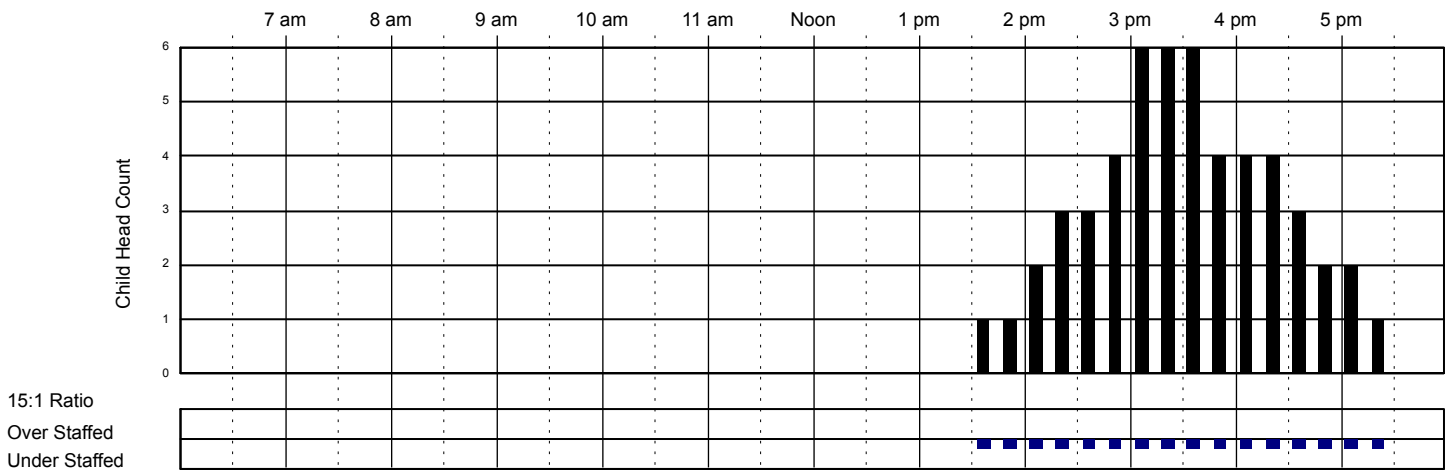

School Age

Classroom Capacity: 20