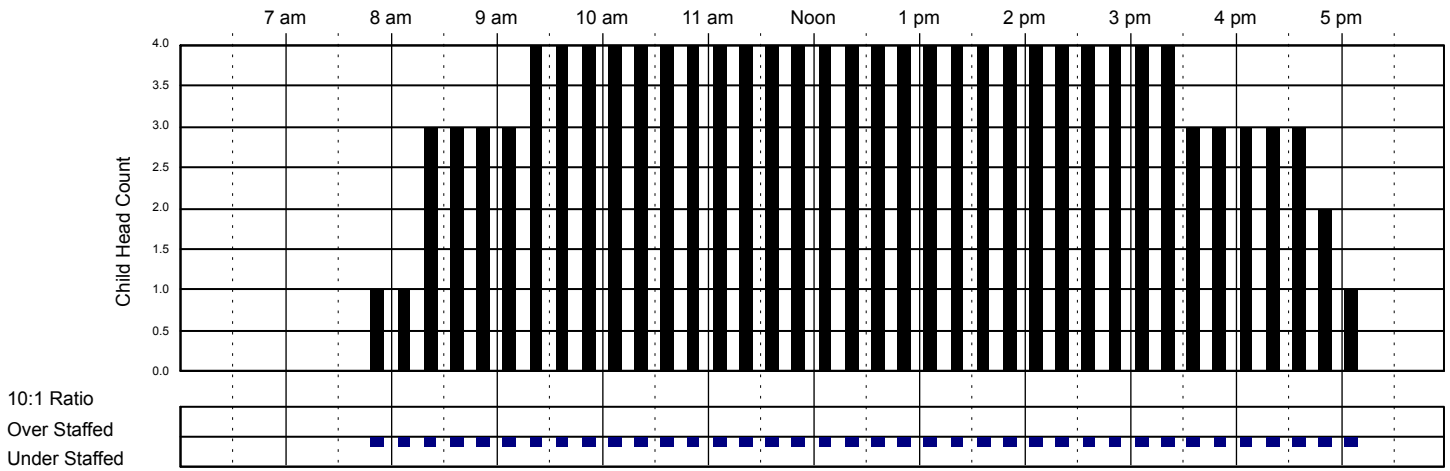

Little Red Schoolhouse #1 Classroom Attendance Analysis

Wednesday 11/9/2016 (Cont)

PreKindergarten

Classroom Capacity: 14