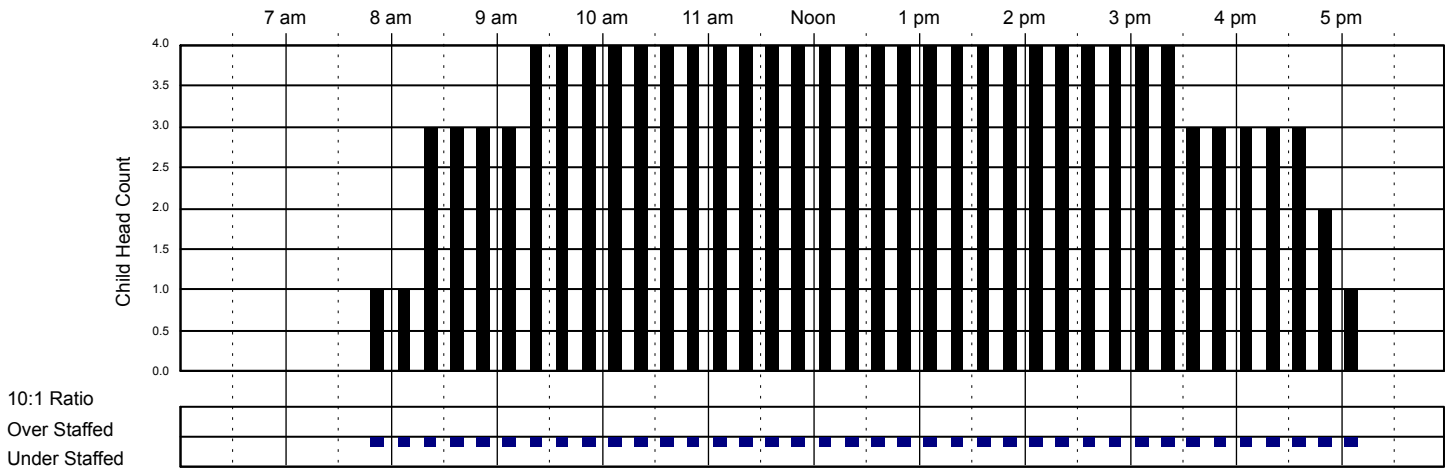

Toddlers Room

Classroom Capacity: 12

Twos Room

Classroom Capacity: 12

Little Red Schoolhouse #1 Classroom Attendance Analysis

Monday 11/7/2016 (Cont)

PreKindergarten

Classroom Capacity: 14