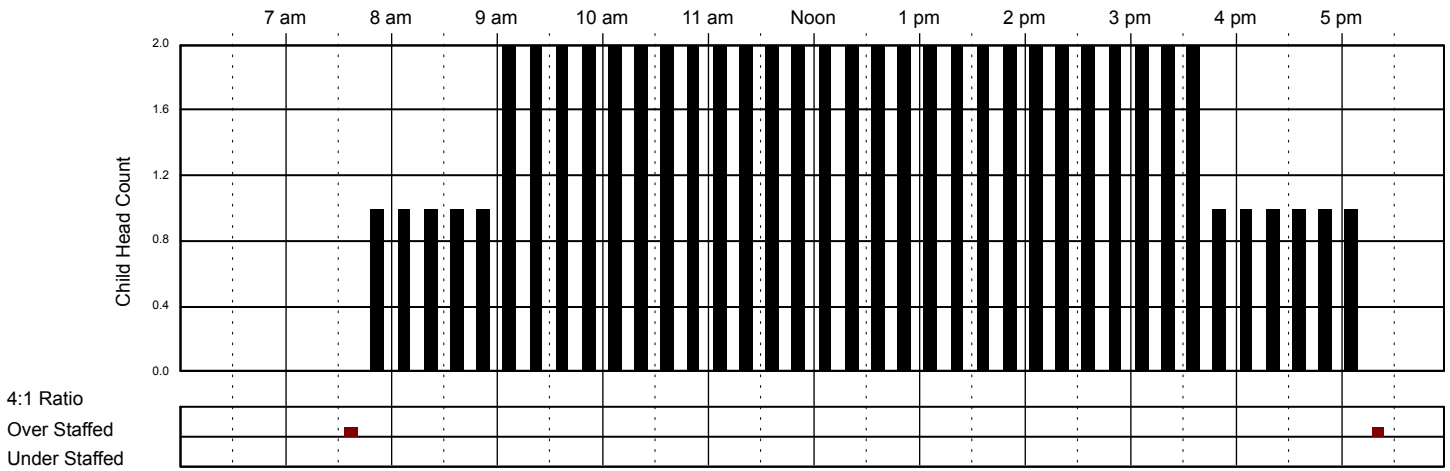

Little Red Schoolhouse #1

Classroom Attendance Analysis

Wednesday 11/9/2016

Infants Room

Classroom Capacity: 6