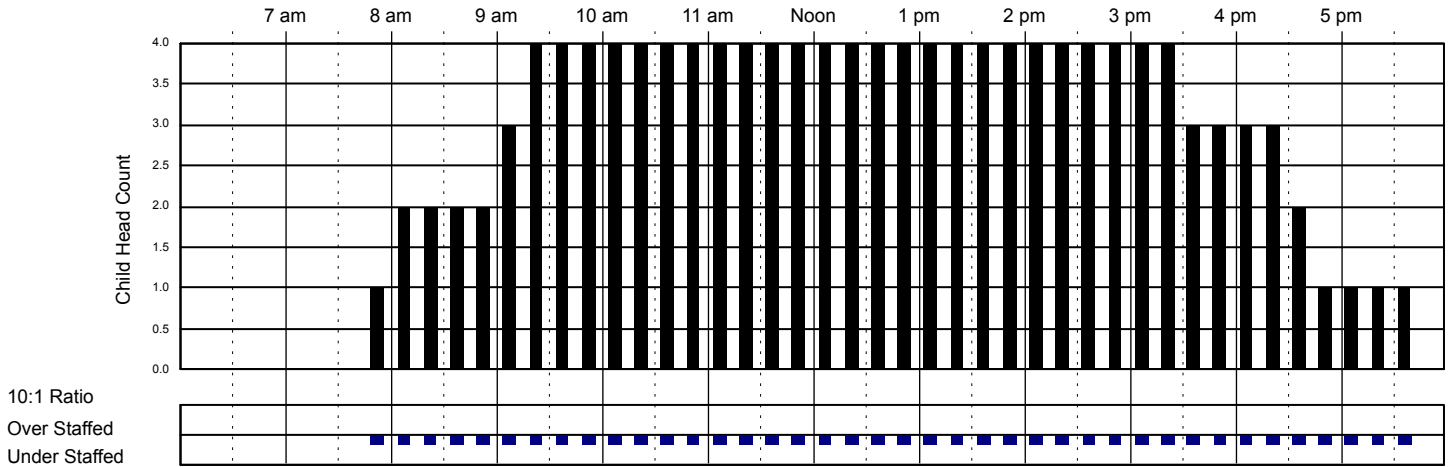

Friday 11/25/2016 (Cont)

PreKindergarten

Classroom Capacity: 14

Kindergarten Room

Classroom Capacity: 18

School Age

Classroom Capacity: 20