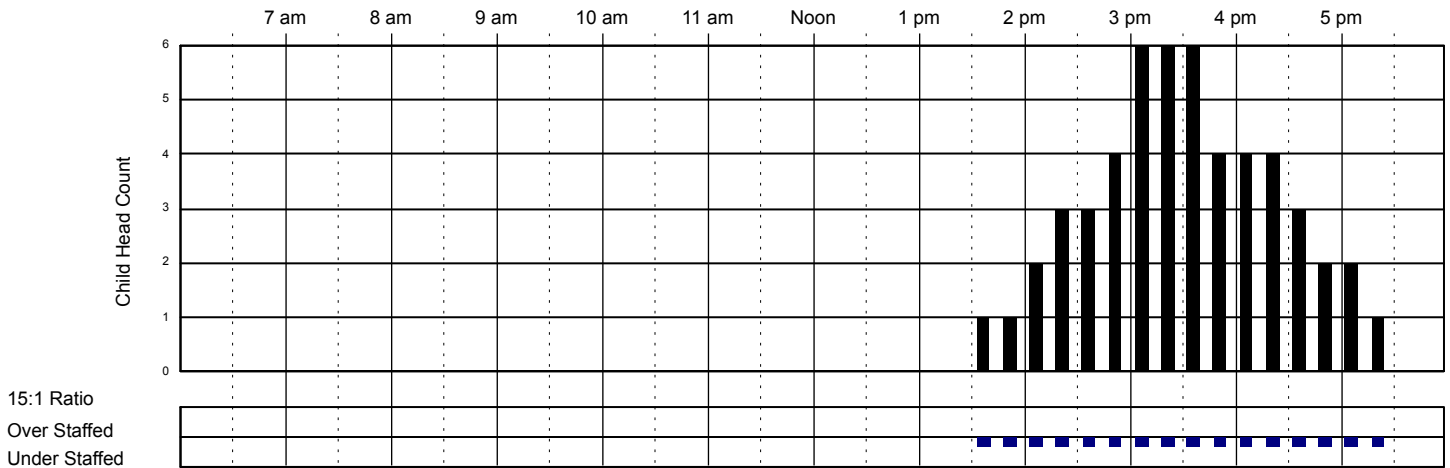

School Age

Classroom Capacity: 20