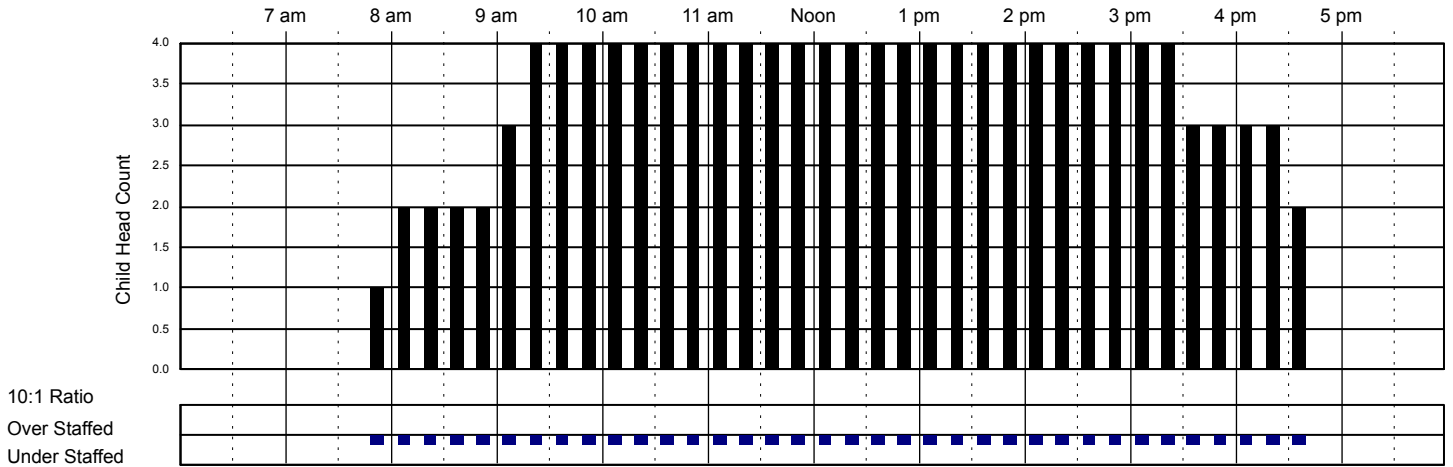

Twos Room

Classroom Capacity: 12

Little Red Schoolhouse #1 Classroom Attendance Analysis

Tuesday 11/15/2016 (Cont)

PreKindergarten

Classroom Capacity: 14

Kindergarten Room

Classroom Capacity: 18