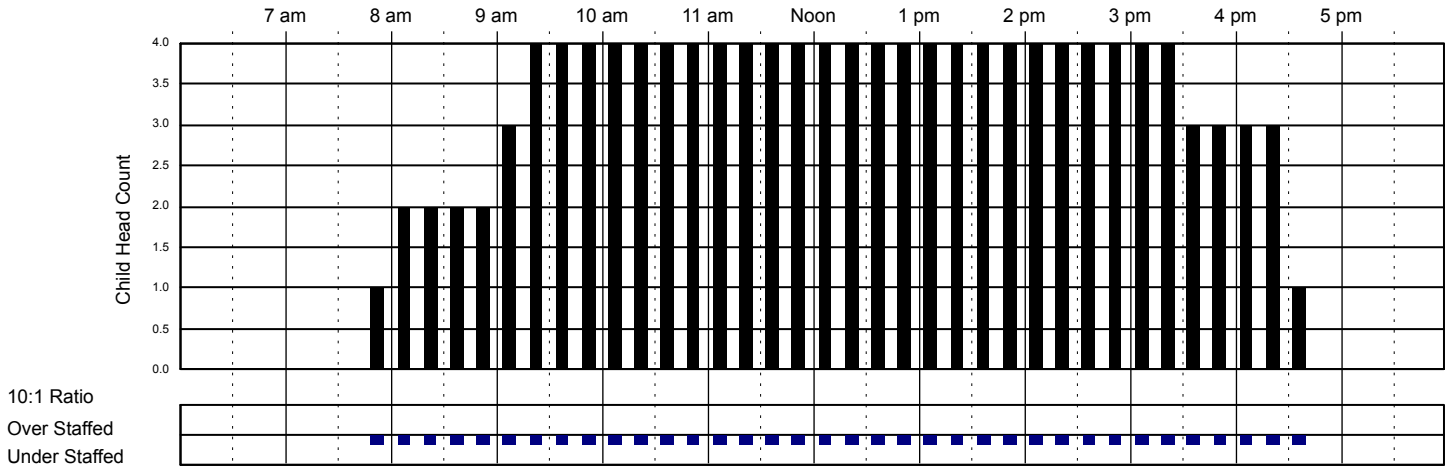

Classroom Capacity: 12

Little Red Schoolhouse #1

Classroom Attendance Analysis

Monday 11/14/2016 (Cont)

PreKindergarten

Classroom Capacity: 14

Kindergarten Room

Classroom Capacity: 18