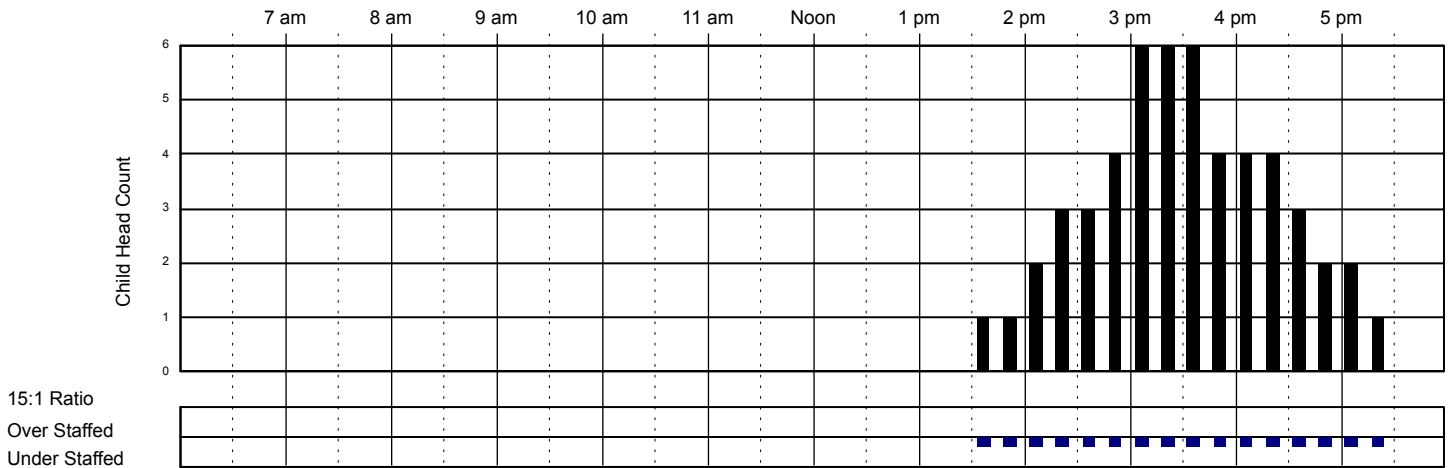

Little Red Schoolhouse #1 Classroom Attendance Analysis

Friday 11/11/2016

Infants Room

Classroom Capacity: 6

Toddlers Room

Classroom Capacity: 12

Twos Room

Classroom Capacity: 12