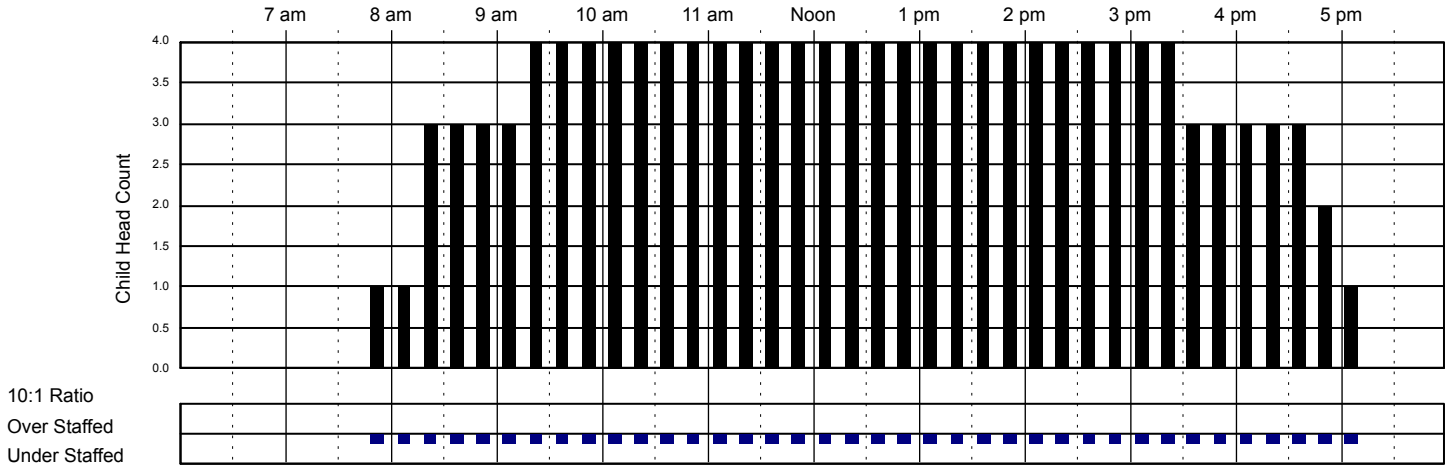

Little Red Schoolhouse #1

Classroom Attendance Analysis

Tuesday 11/22/2016 (Cont)

PreKindergarten

Classroom Capacity: 14