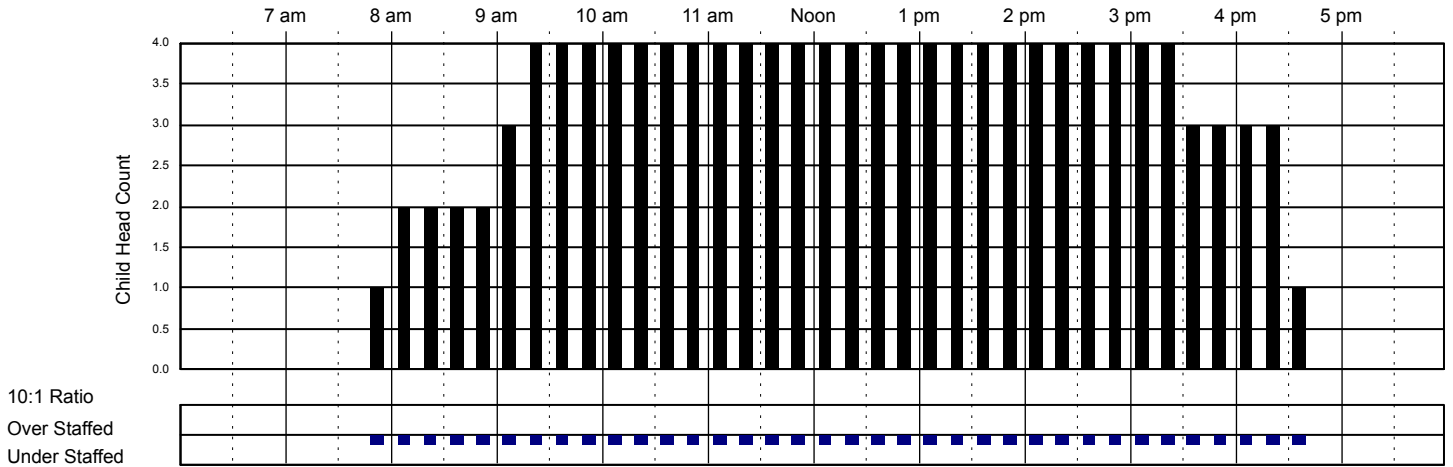

Classroom Attendance Analysis

Thursday 11/10/2016 (Cont)

PreKindergarten

Classroom Capacity: 14

Kindergarten Room

Classroom Capacity: 18

School Age

Classroom Capacity: 20