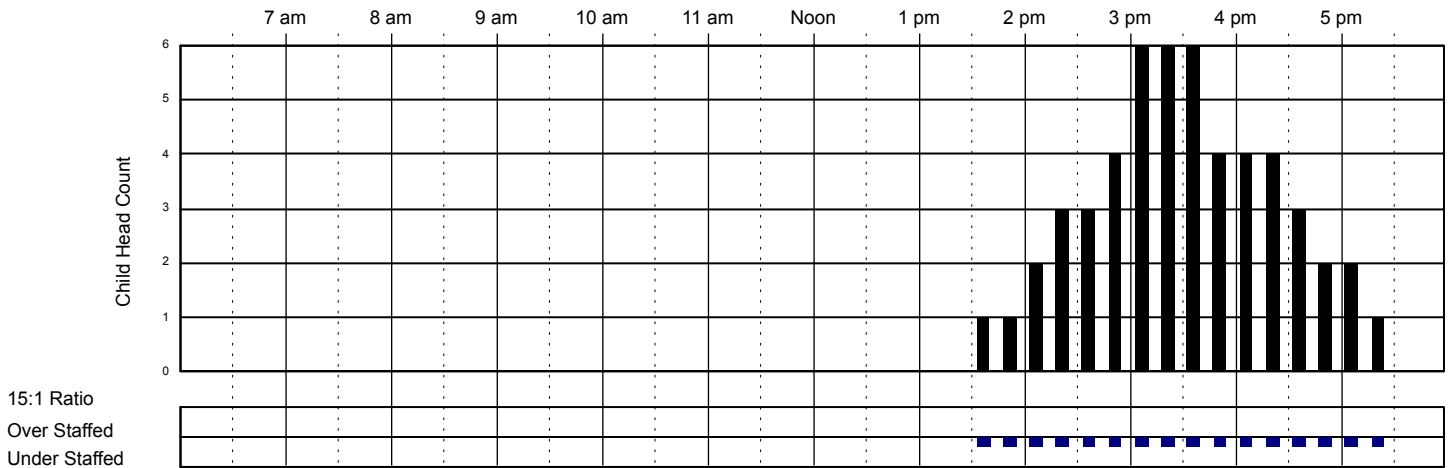

Classroom Capacity: 18

School Age

Classroom Capacity: 20

Little Red Schoolhouse #1

Classroom Attendance Analysis

Wednesday 11/23/2016

Infants Room

Classroom Capacity: 6