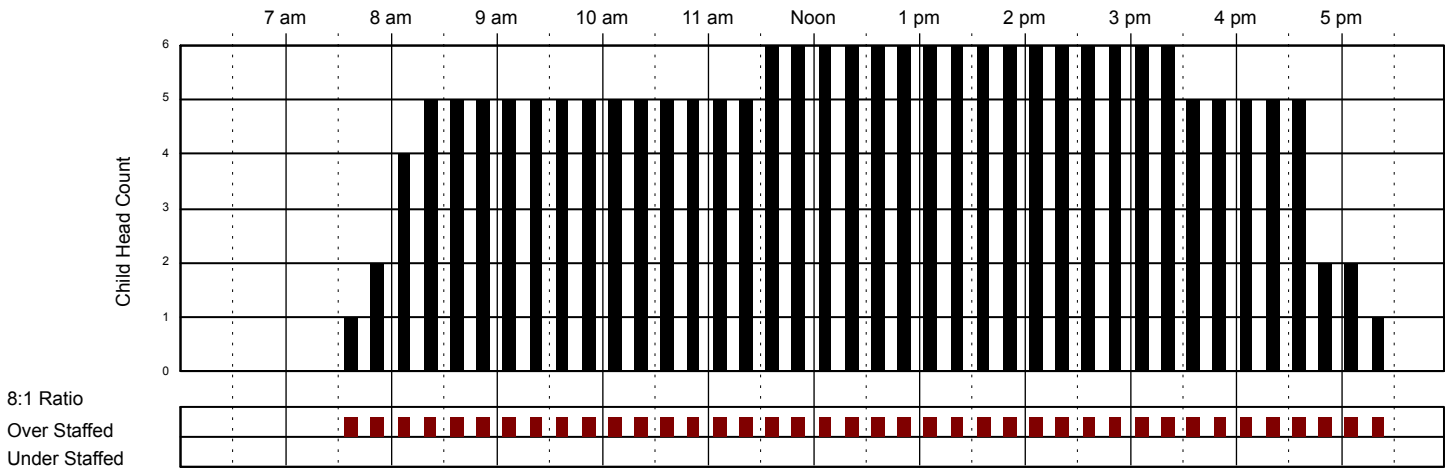

Classroom Capacity: 20

Little Red Schoolhouse #1

Classroom Attendance Analysis

Tuesday 11/22/2016

Infants Room

Classroom Capacity: 6

Toddlers Room

Classroom Capacity: 12