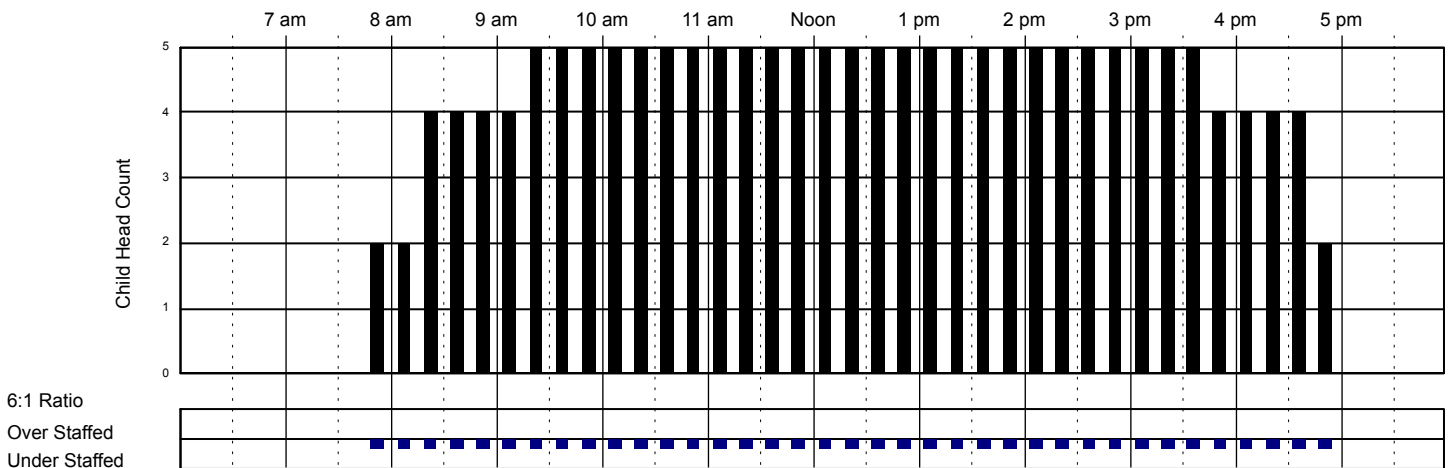

Thursday 11/10/2016

Infants Room

Classroom Capacity: 6

Toddlers Room

Classroom Capacity: 12

Twos Room

Classroom Capacity: 12

Little Red Schoolhouse #1