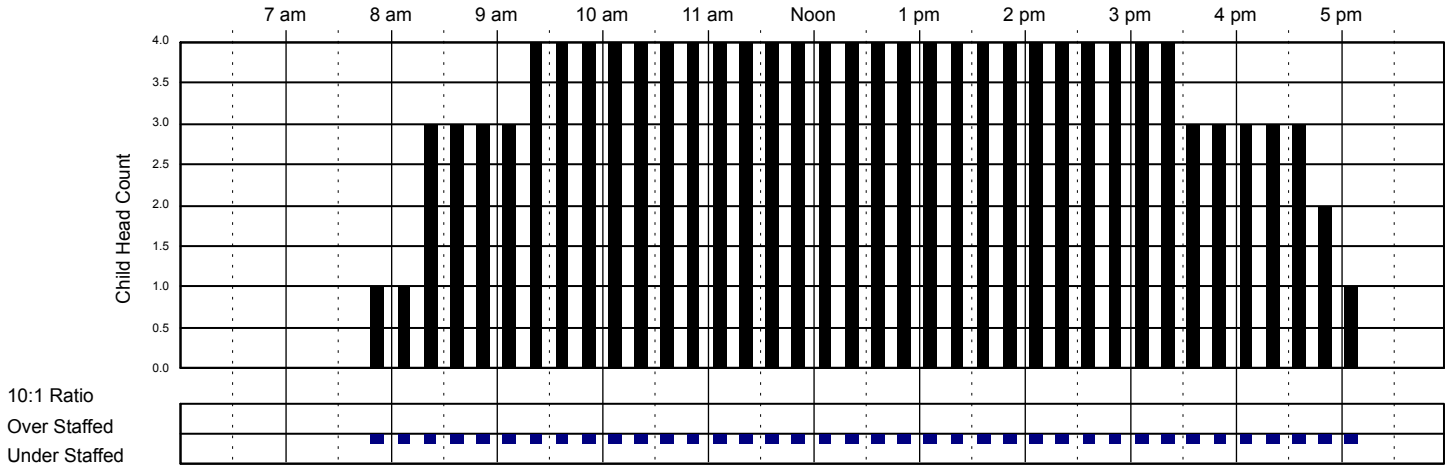

Classroom Capacity: 12

Little Red Schoolhouse #1

Classroom Attendance Analysis

Tuesday 11/1/2016 (Cont)

PreKindergarten

Classroom Capacity: 14

Kindergarten Room

Classroom Capacity: 18