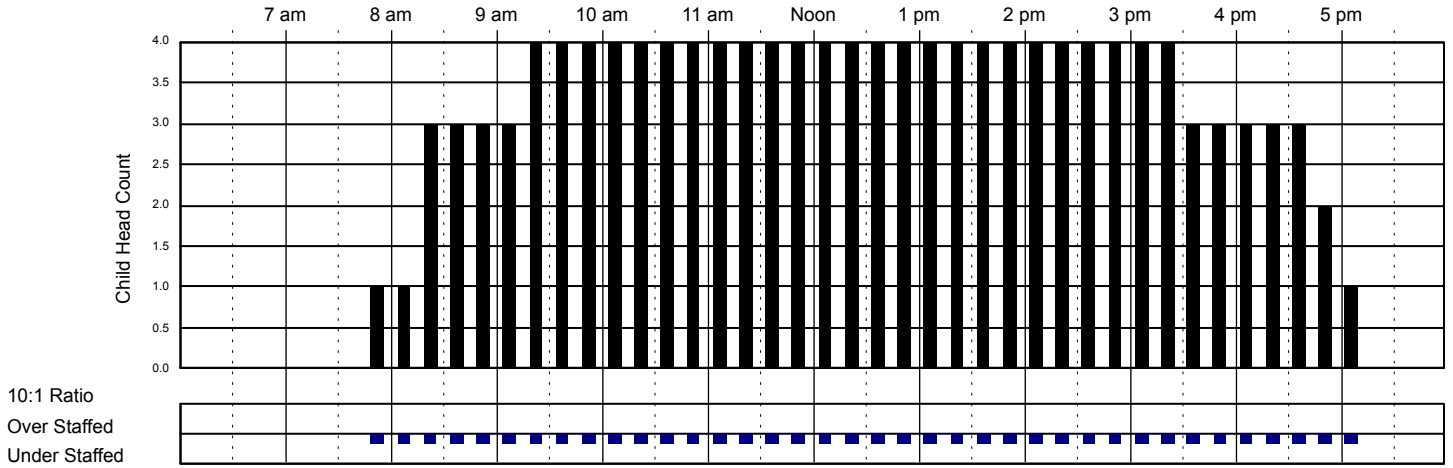

Little Red Schoolhouse #1

Classroom Attendance Analysis

Friday 11/18/2016 (Cont)

PreKindergarten

Classroom Capacity: 14