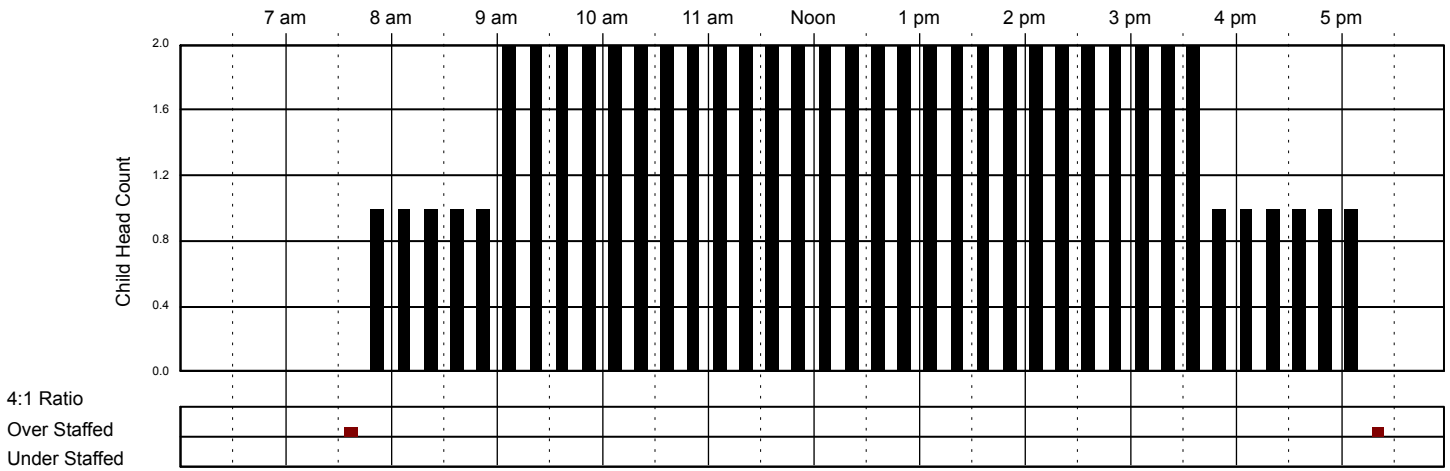

School Age

Classroom Capacity: 20

Little Red Schoolhouse #1

Classroom Attendance Analysis

Wednesday 11/2/2016

Infants Room

Classroom Capacity: 6

Toddlers Room