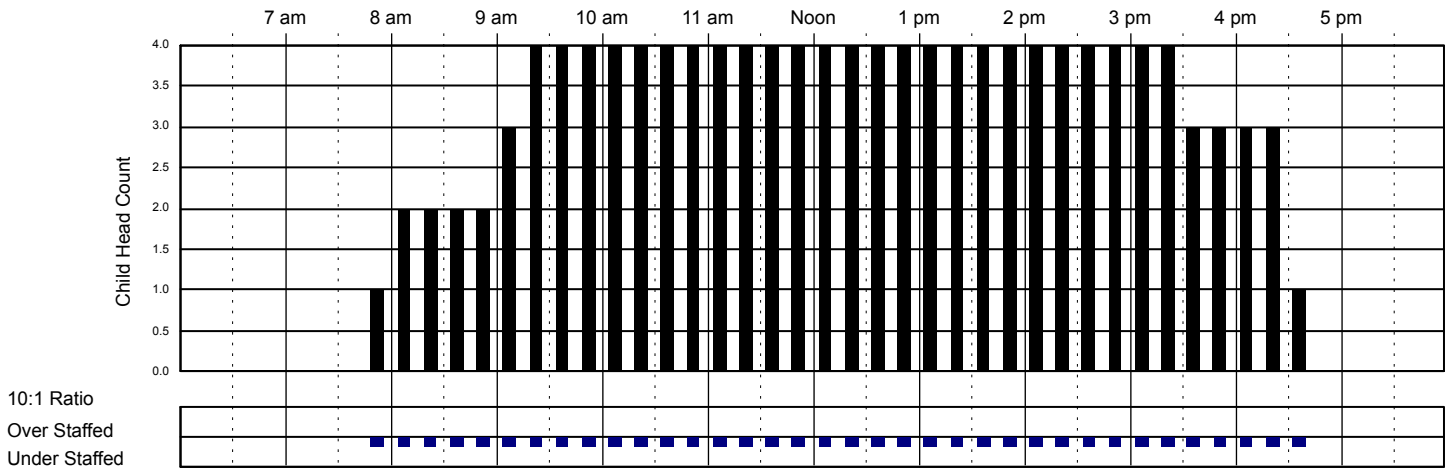

Classroom Capacity: 12

Little Red Schoolhouse #1 Classroom Attendance Analysis

Monday 11/21/2016 (Cont)

PreKindergarten

Classroom Capacity: 14

Kindergarten Room

Classroom Capacity: 18

School Age