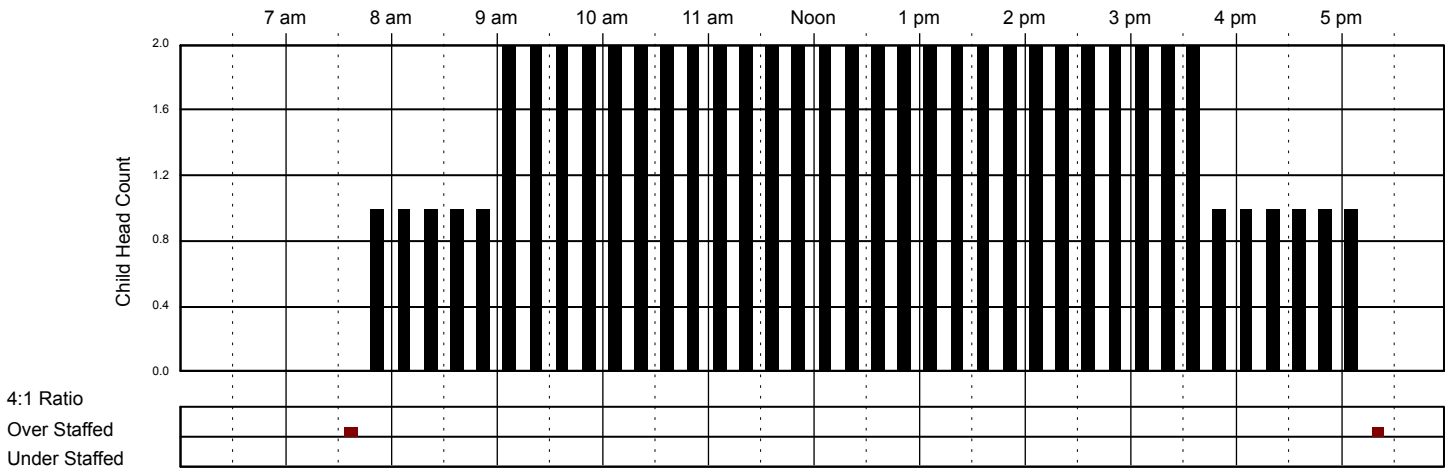

Little Red Schoolhouse #1 Classroom Attendance Analysis

Thursday 11/10/2016

Infants Room

Classroom Capacity: 6