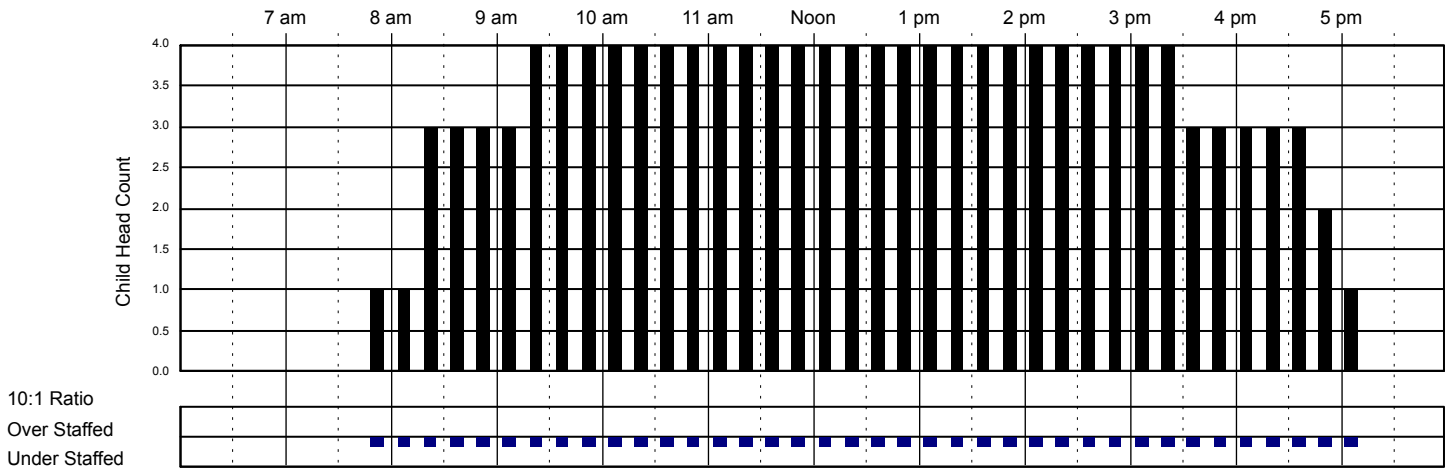

Little Red Schoolhouse #1 Classroom Attendance Analysis

Thursday 11/24/2016 (Cont)

PreKindergarten

Classroom Capacity: 14