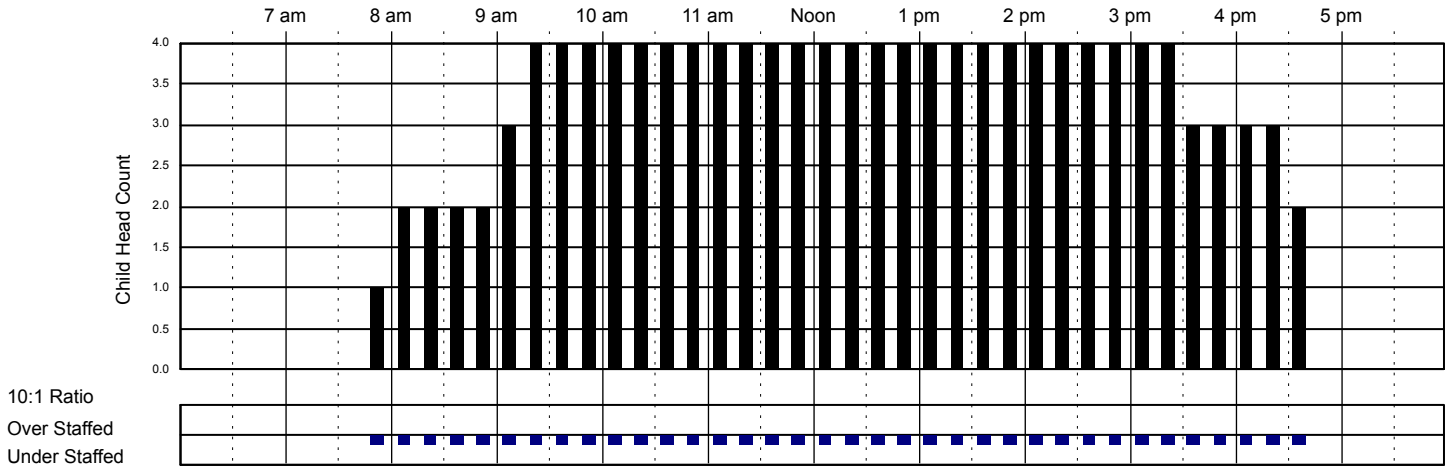

Kindergarten Room

Classroom Capacity: 18