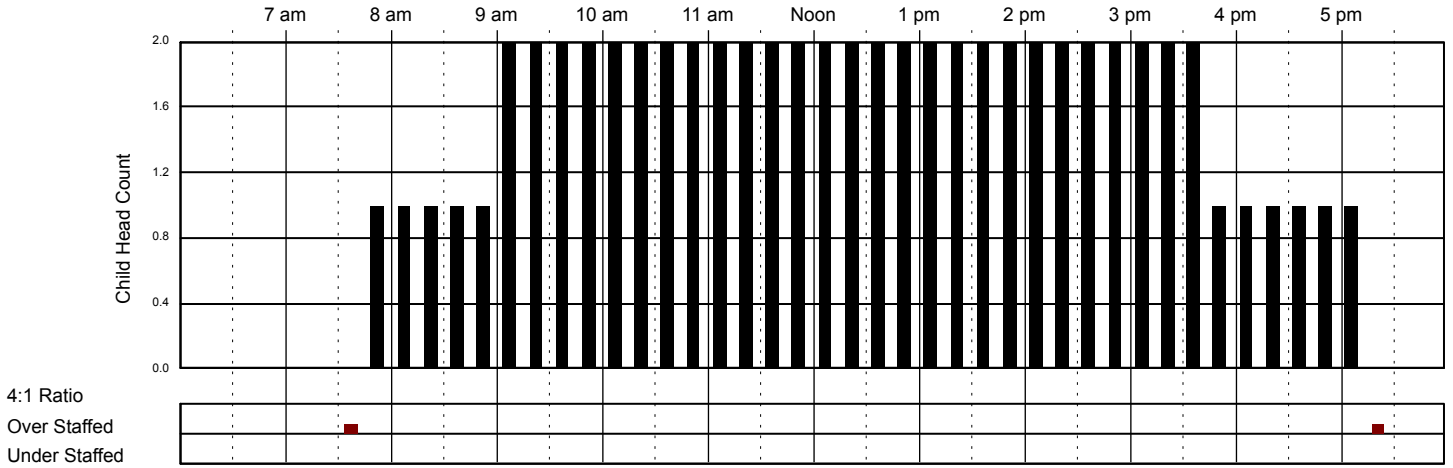

Little Red Schoolhouse #1

Classroom Attendance Analysis

Thursday 11/3/2016

Infants Room

Classroom Capacity: 6