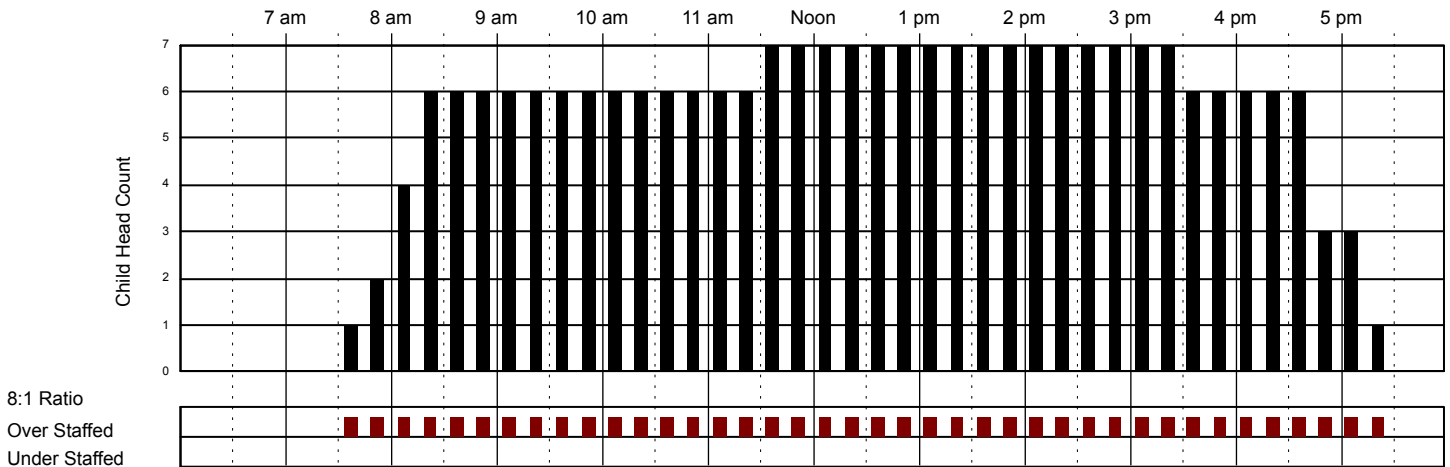

Friday 11/18/2016

Infants Room

Classroom Capacity: 6

Toddlers Room

Classroom Capacity: 12

Twos Room

Classroom Capacity: 12

Little Red Schoolhouse #1