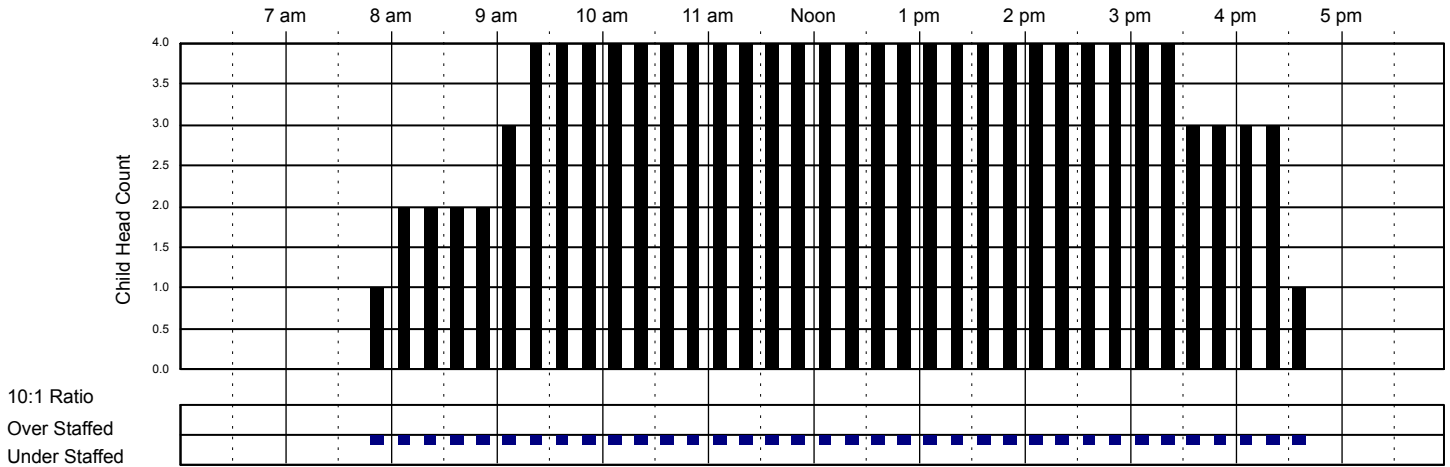

Kindergarten Room

Classroom Capacity: 18