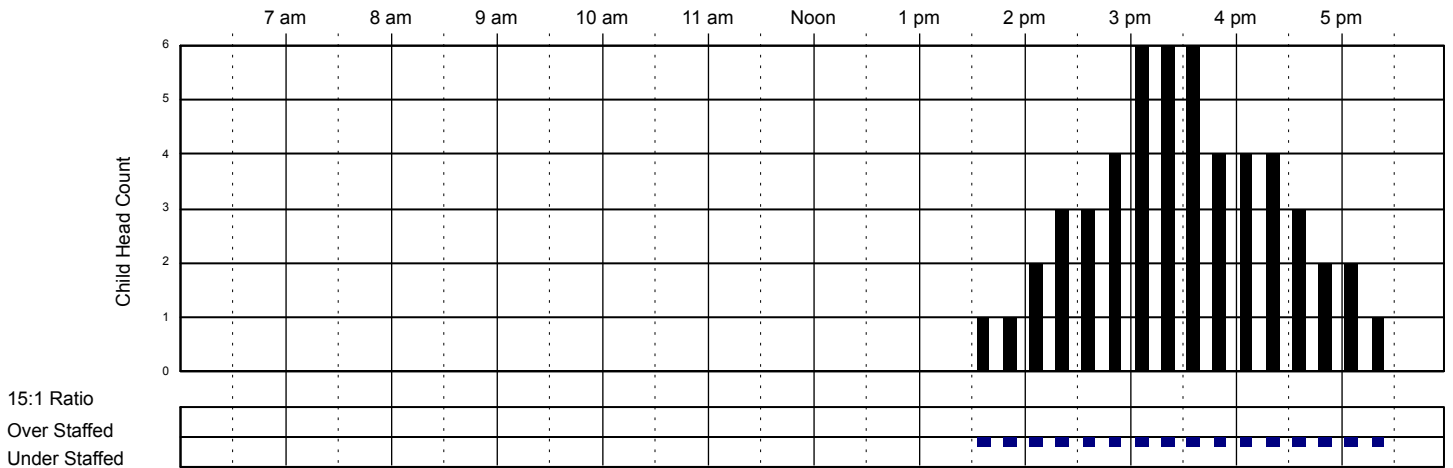

Classroom Attendance Analysis

Friday 11/18/2016 (Cont)

PreKindergarten

Classroom Capacity: 14

Kindergarten Room

Classroom Capacity: 18

School Age

Classroom Capacity: 20