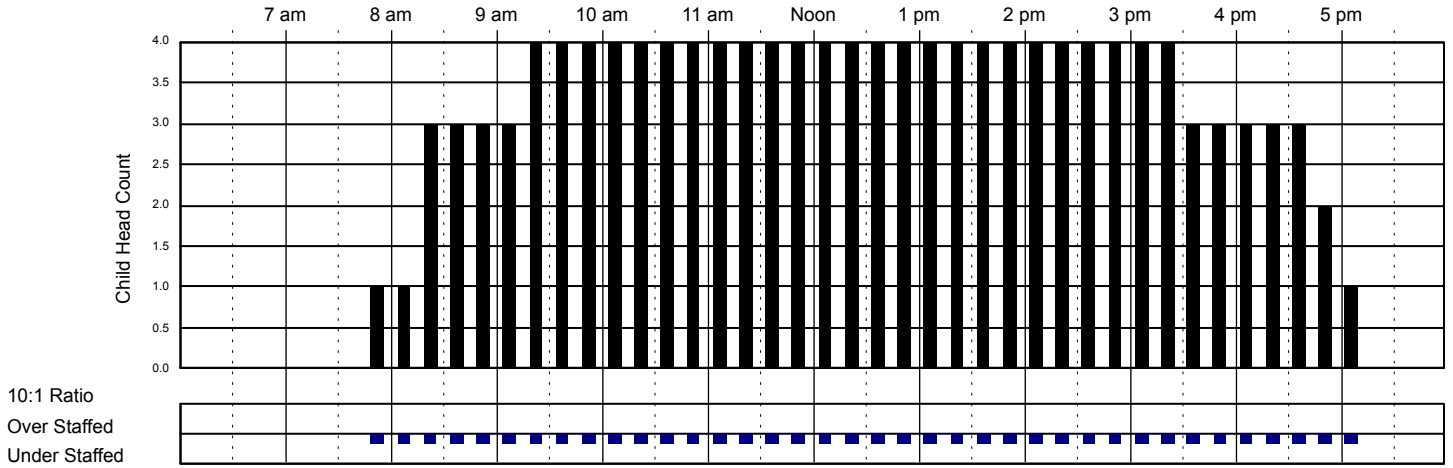

Little Red Schoolhouse #1

Classroom Attendance Analysis

Tuesday 11/8/2016 (Cont)

PreKindergarten

Classroom Capacity: 14