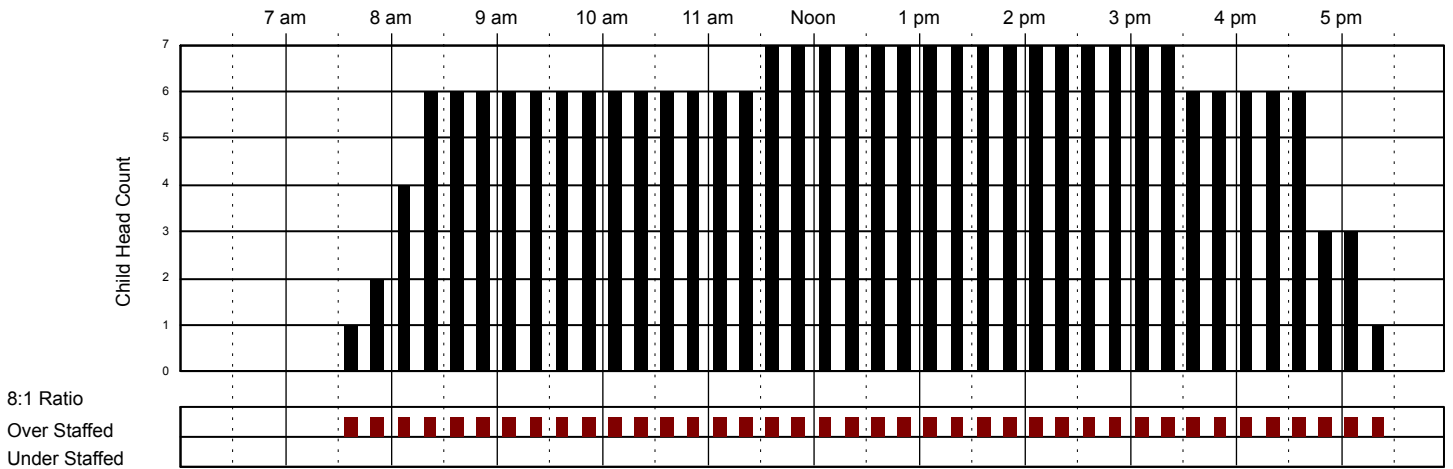

Toddlers Room

Classroom Capacity: 12