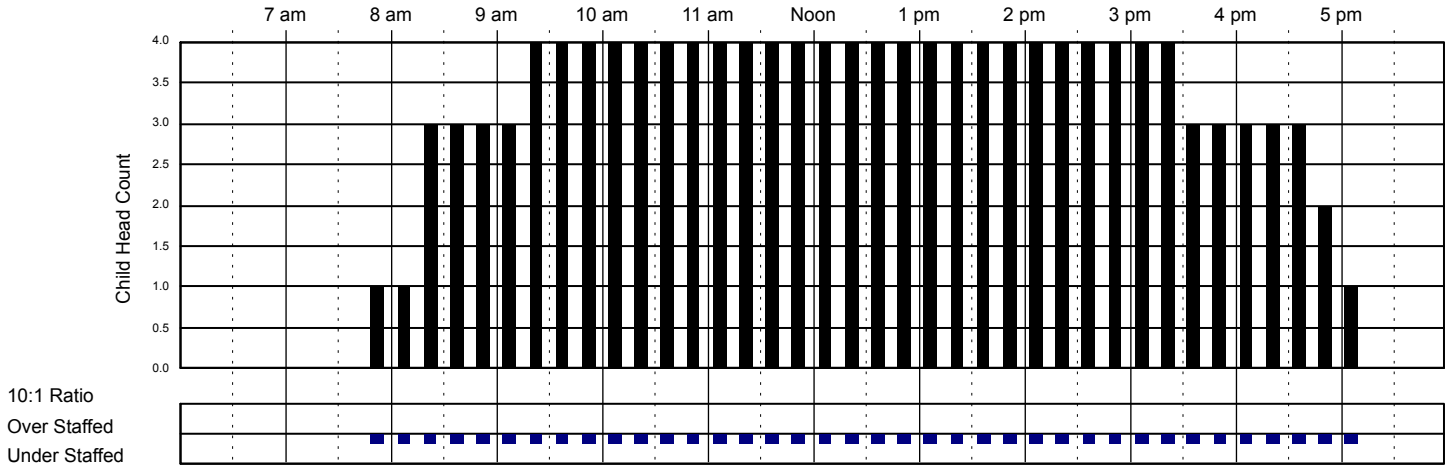

Little Red Schoolhouse #1

Classroom Attendance Analysis

Thursday 11/10/2016 (Cont)

PreKindergarten

Classroom Capacity: 14