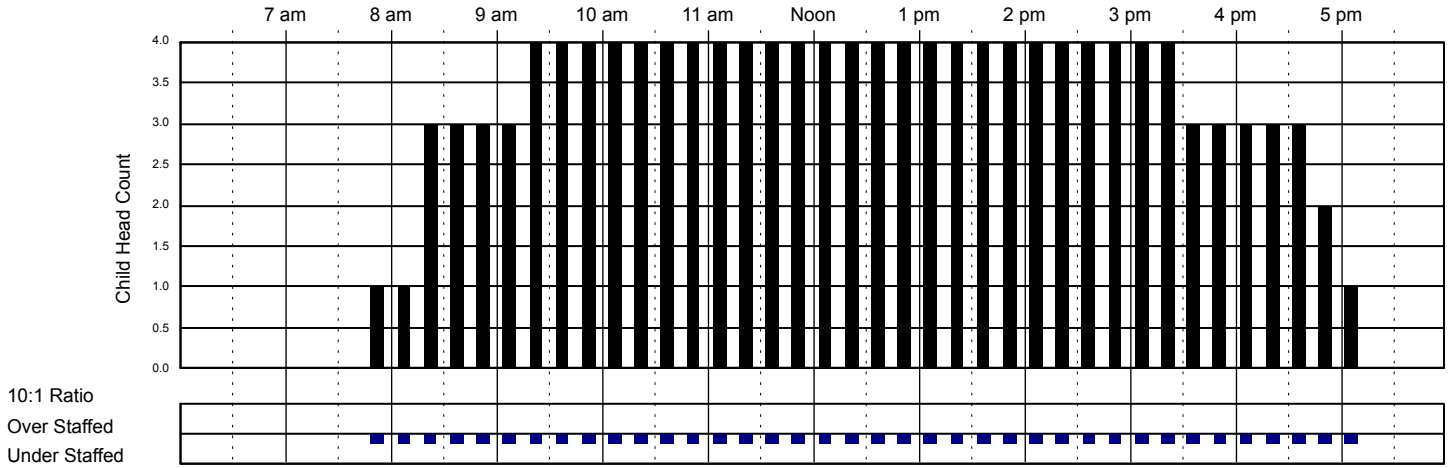

Classroom Capacity: 12

Twos Room

Classroom Capacity: 12

Little Red Schoolhouse #1

Classroom Attendance Analysis

Wednesday 11/16/2016 (Cont)

PreKindergarten

Classroom Capacity: 14