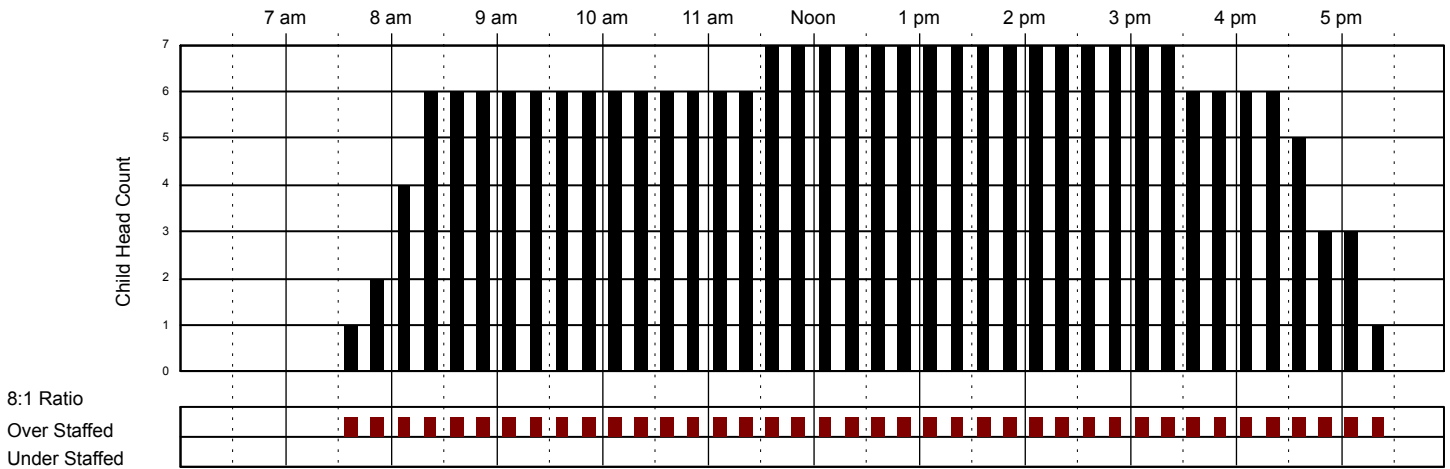

Wednesday 11/9/2016

Infants Room

Classroom Capacity: 6

Toddlers Room

Classroom Capacity: 12

Twos Room

Classroom Capacity: 12

Little Red Schoolhouse #1 Classroom Attendance Analysis