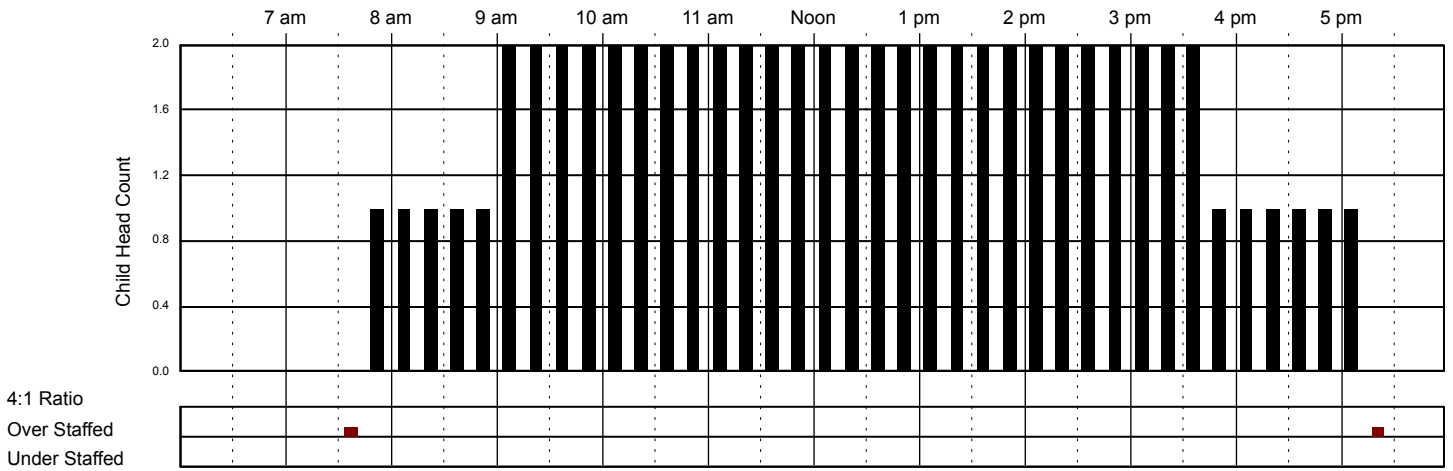

Little Red Schoolhouse #1
Classroom Attendance Analysis

333 E. Main St.
Ashland, OR 97520

541-555-1122
mjones@soschools.com
TaxID: 12-3456789

Friday 11/4/2016

Infants Room

Classroom Capacity: 6