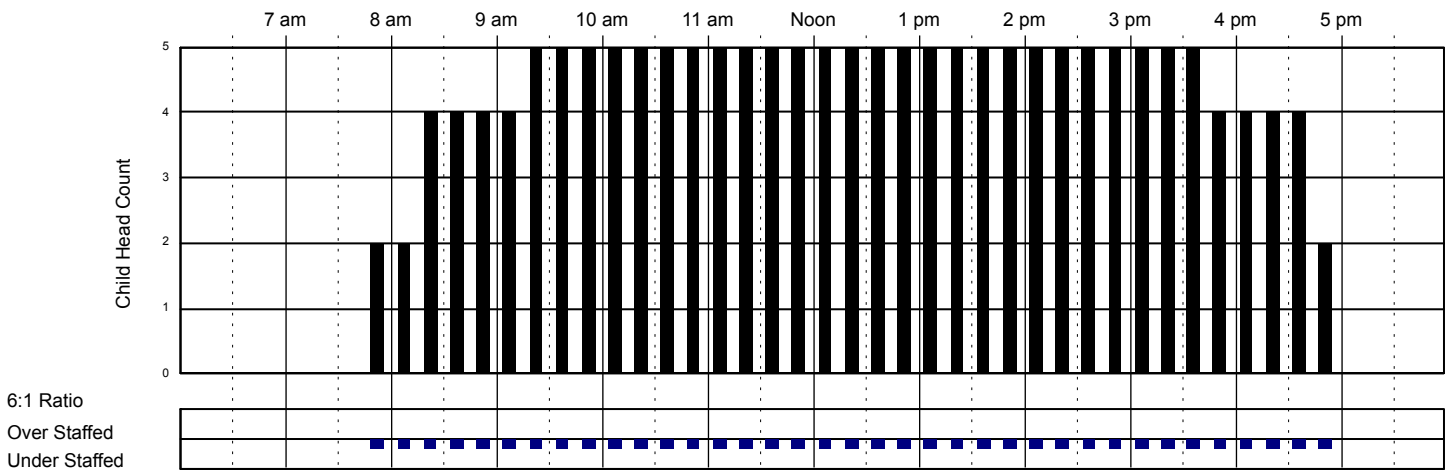

Twos Room

Classroom Capacity: 12