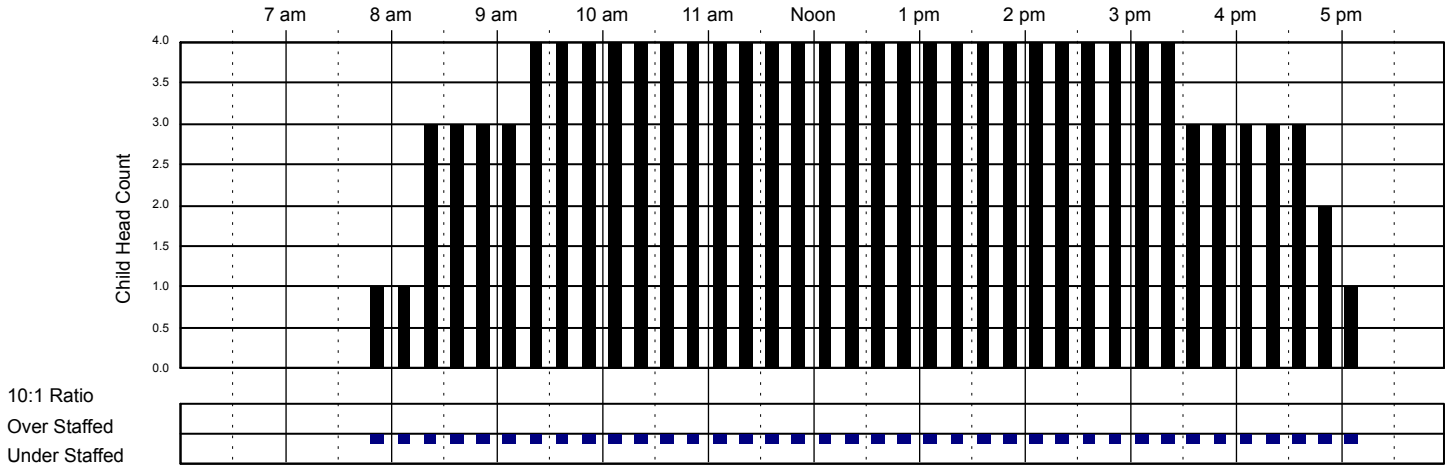

Little Red Schoolhouse #1

Classroom Attendance Analysis

Friday 11/11/2016 (Cont)

PreKindergarten

Classroom Capacity: 14