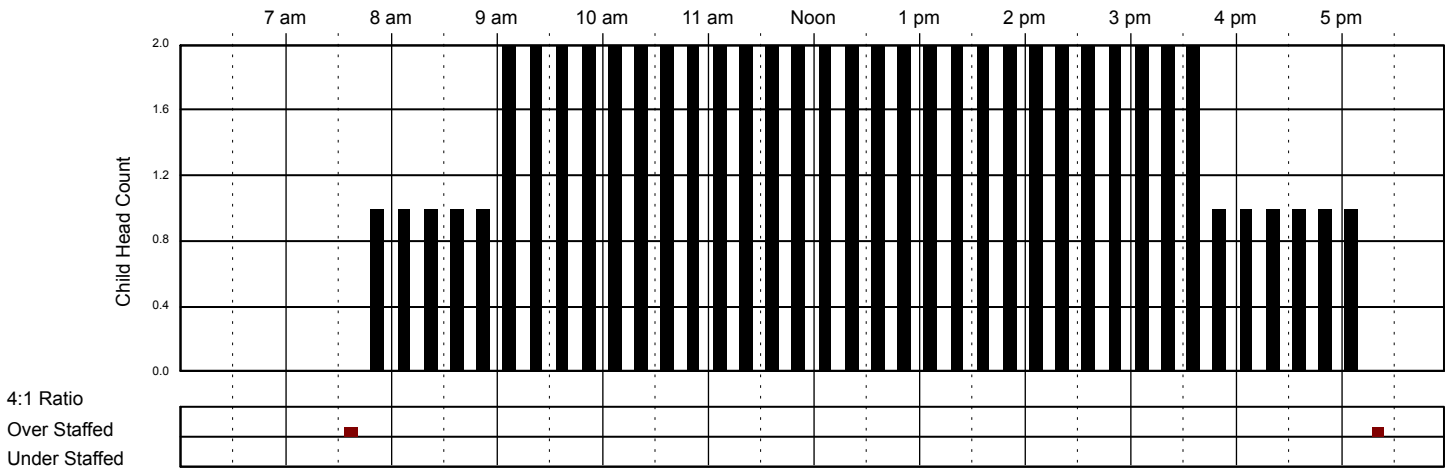

School Age

Classroom Capacity: 20

Little Red Schoolhouse #1

Classroom Attendance Analysis

Wednesday 11/16/2016

Infants Room

Classroom Capacity: 6

Toddlers Room