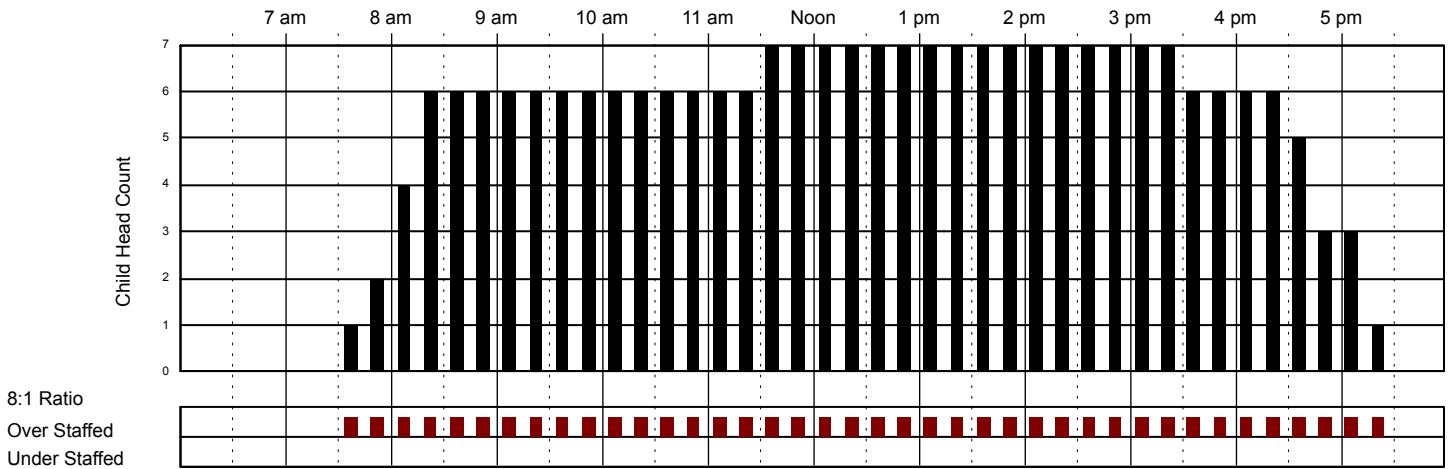

Classroom Capacity: 20

Little Red Schoolhouse #1 Classroom Attendance Analysis

Monday 11/14/2016

Infants Room

Classroom Capacity: 6

Toddlers Room

Classroom Capacity: 12

Twos Room