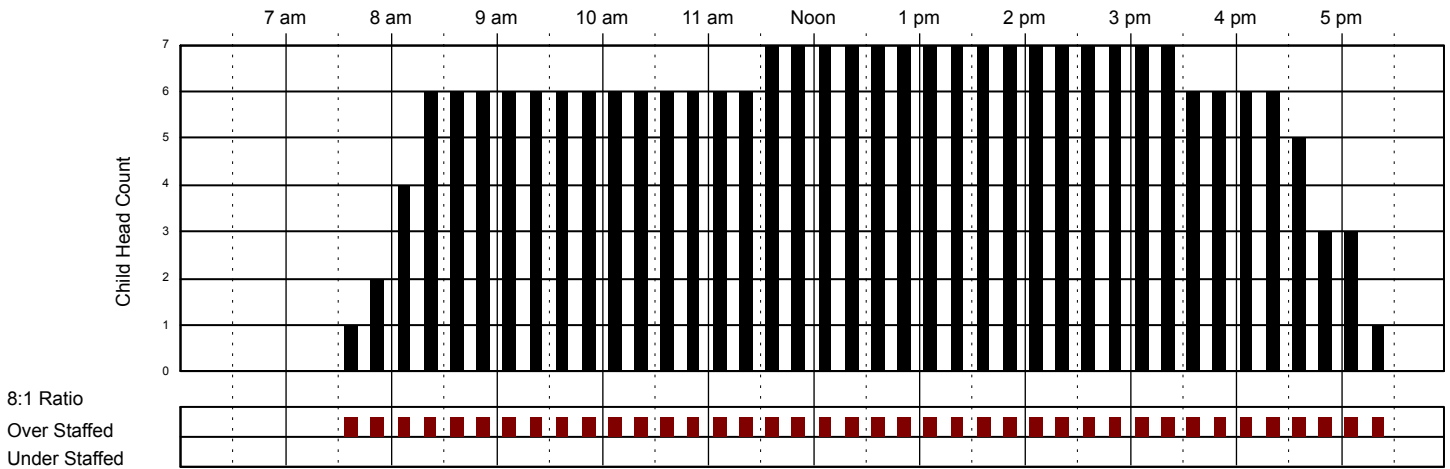

Little Red Schoolhouse #1

Classroom Attendance Analysis

Monday 11/21/2016

Infants Room

Classroom Capacity: 6

Toddlers Room

Classroom Capacity: 12

Twos Room