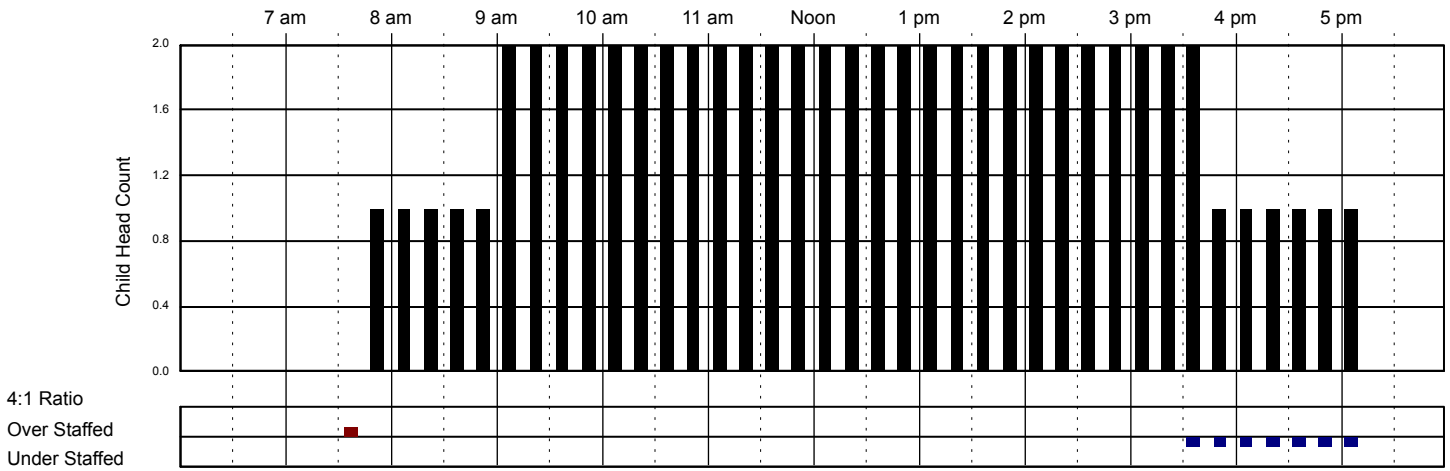

Classroom Capacity: 18

School Age

Classroom Capacity: 20

Little Red Schoolhouse #1

Classroom Attendance Analysis

Wednesday 11/23/2016

Infants Room

Classroom Capacity: 6