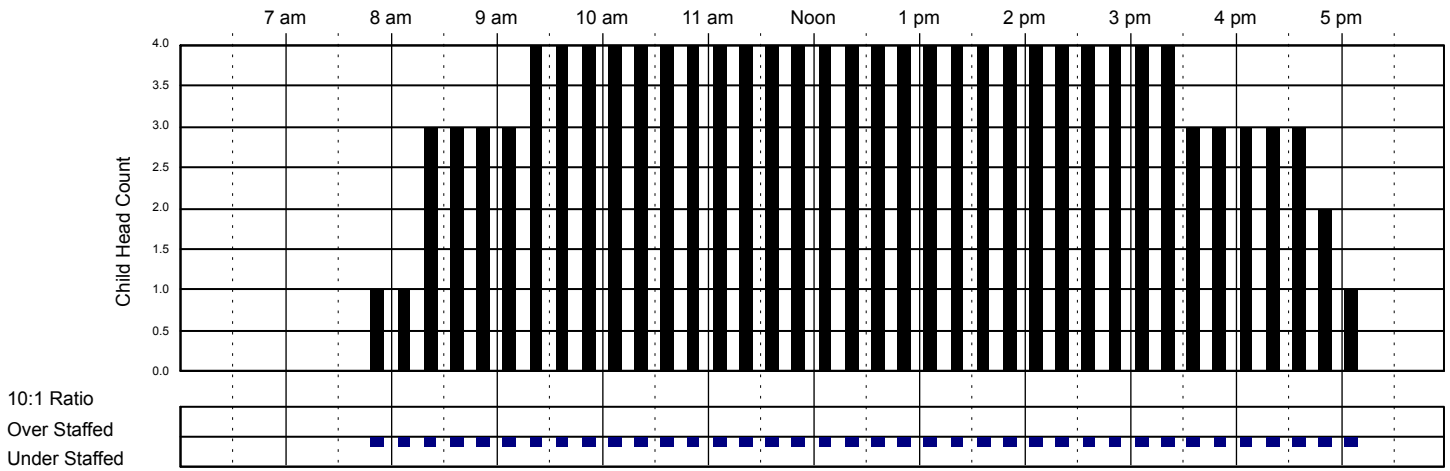

Classroom Capacity: 12

Little Red Schoolhouse #1 Classroom Attendance Analysis

Monday 11/21/2016 (Cont)

PreKindergarten

Classroom Capacity: 14

Kindergarten Room

Classroom Capacity: 18

School Age