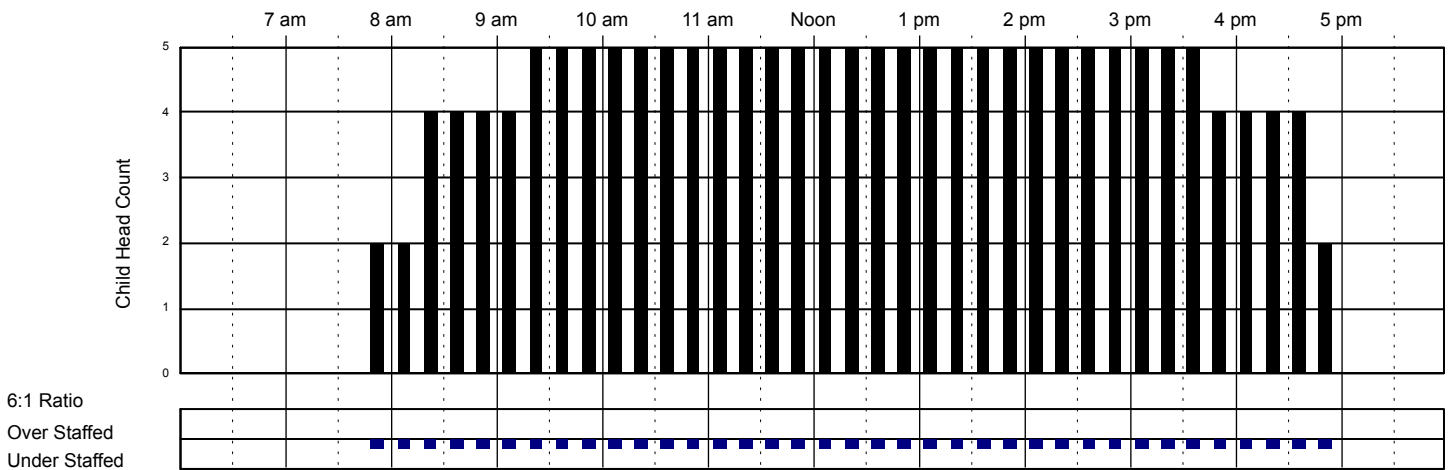

Wednesday 11/9/2016

Infants Room

Classroom Capacity: 6

Toddlers Room

Classroom Capacity: 12

Twos Room

Classroom Capacity: 12

Little Red Schoolhouse #1 Classroom Attendance Analysis