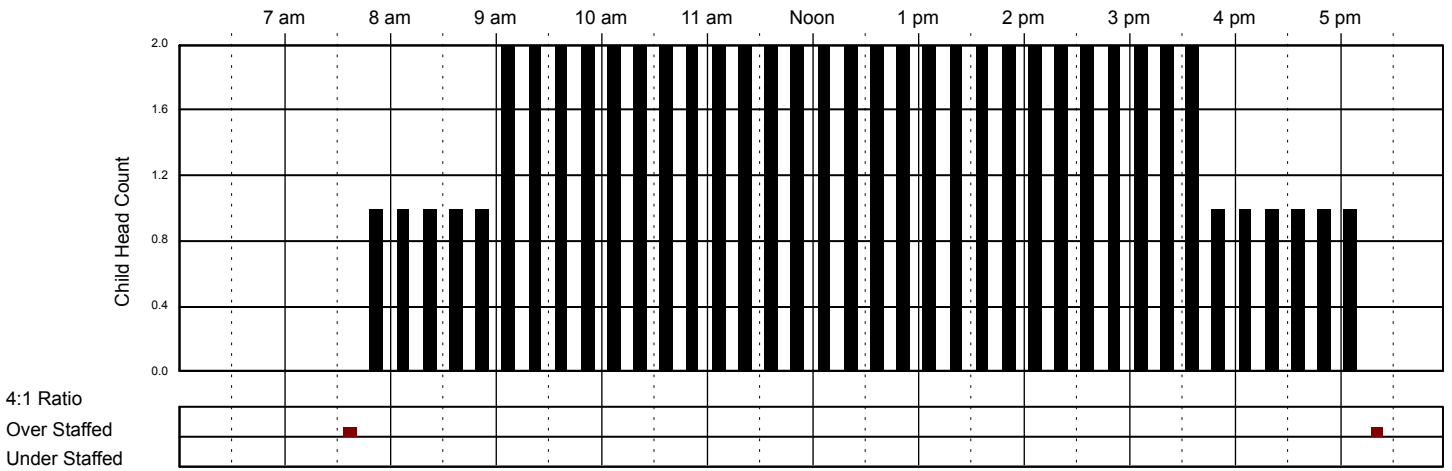

Classroom Capacity: 20

Little Red Schoolhouse #1

Classroom Attendance Analysis

333 E. Main St.
Ashland, OR 97520

541-555-1122
mjones@soschools.com
TaxID: 12-3456789

Monday 11/7/2016

Infants Room

Classroom Capacity: 6