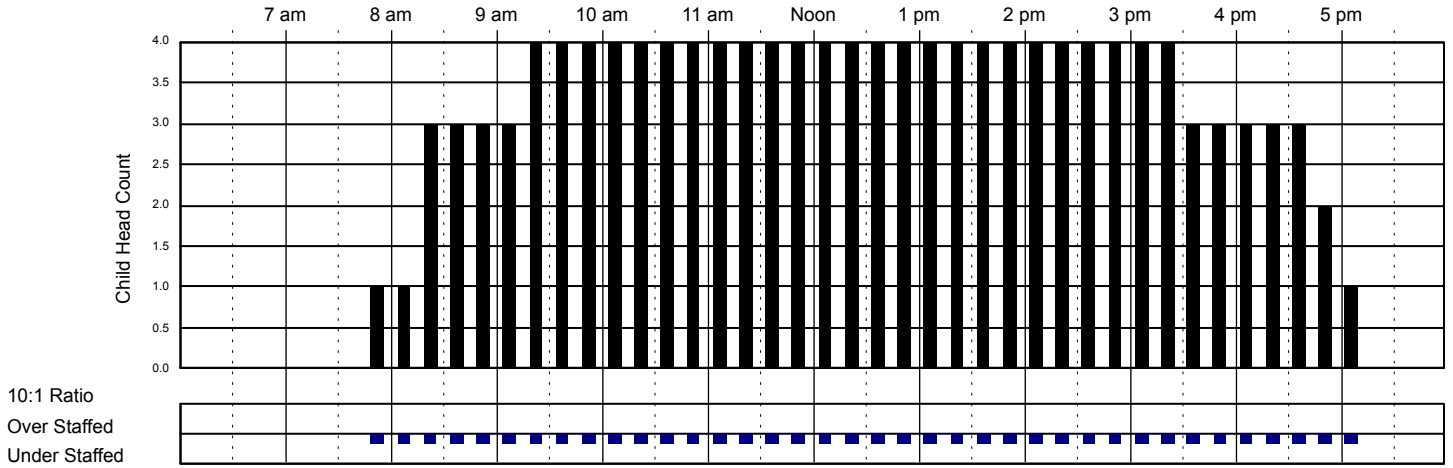

Classroom Capacity: 12

Twos Room

Classroom Capacity: 12

Little Red Schoolhouse #1

Classroom Attendance Analysis

Wednesday 11/2/2016 (Cont)

PreKindergarten

Classroom Capacity: 14