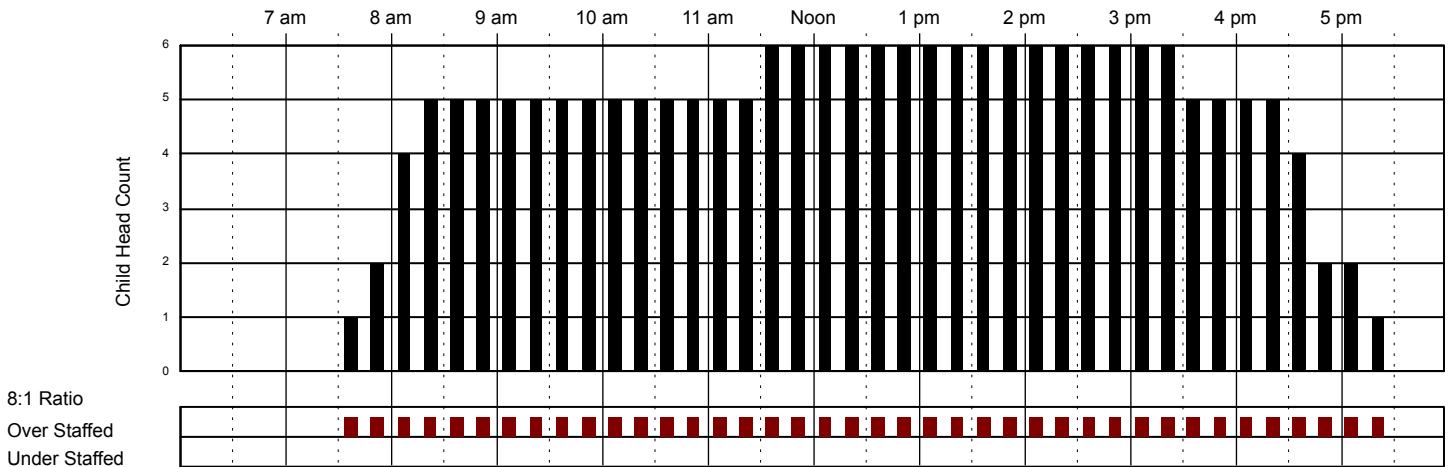

Toddlers Room

Classroom Capacity: 12