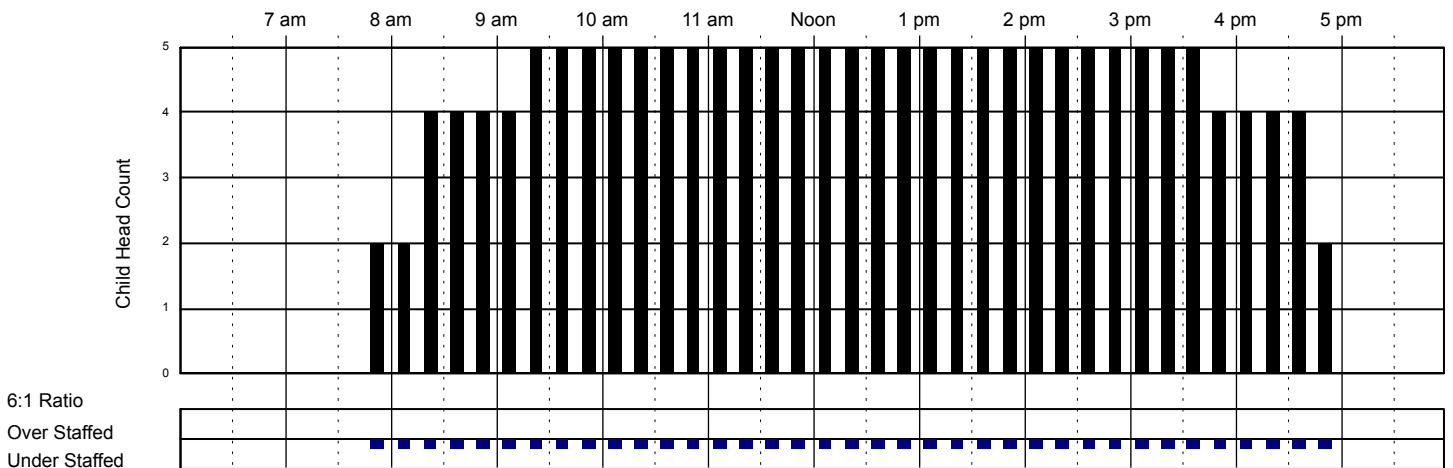

Classroom Capacity: 6

Toddlers Room

Classroom Capacity: 12

Twos Room

Classroom Capacity: 12

Little Red Schoolhouse #1

Classroom Attendance Analysis

Thursday 11/17/2016 (Cont)