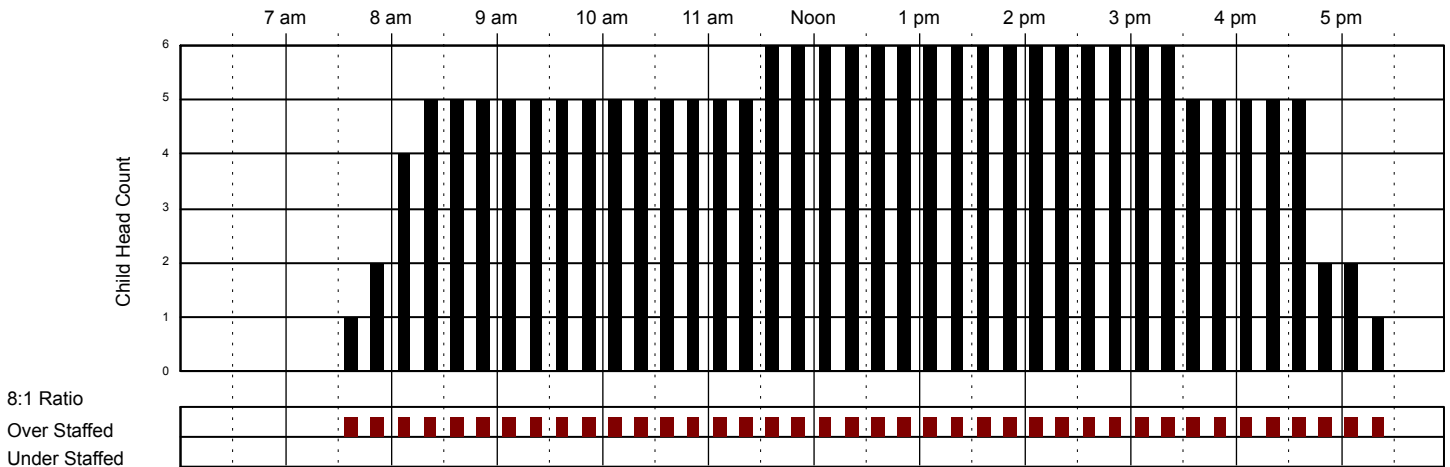

School Age

Classroom Capacity: 20

Little Red Schoolhouse #1 Classroom Attendance Analysis

Tuesday 11/15/2016

Infants Room

Classroom Capacity: 6

Toddlers Room

Classroom Capacity: 12