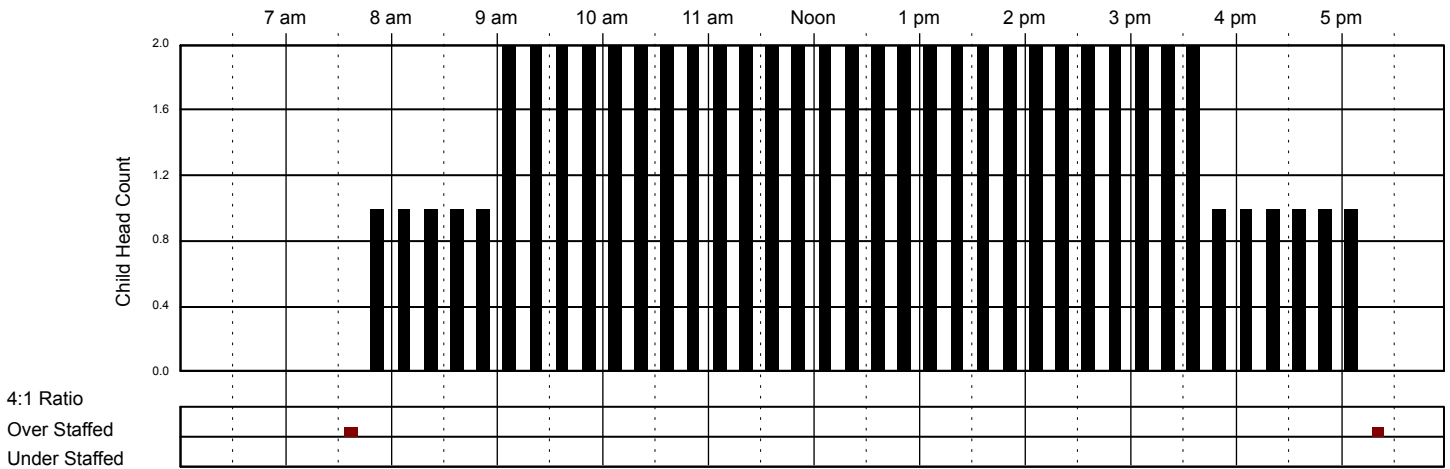

School Age

Classroom Capacity: 20

Little Red Schoolhouse #1 Classroom Attendance Analysis

Tuesday 11/15/2016

Infants Room

Classroom Capacity: 6

Toddlers Room

Classroom Capacity: 12