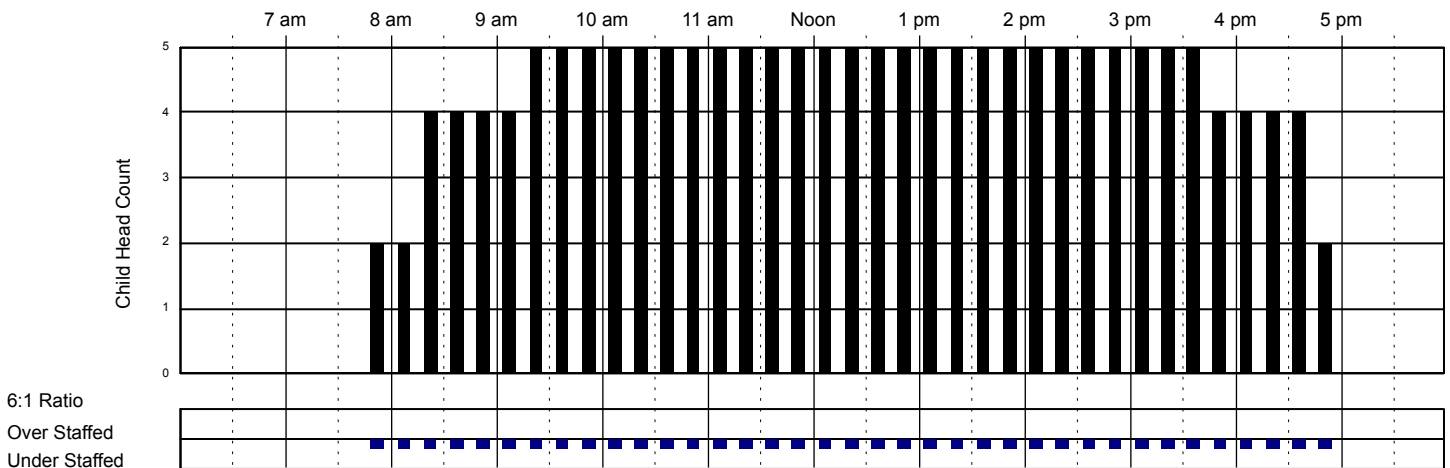

Little Red Schoolhouse #1 Classroom Attendance Analysis

Friday 11/11/2016

Infants Room

Classroom Capacity: 6

Toddlers Room

Classroom Capacity: 12

Twos Room

Classroom Capacity: 12