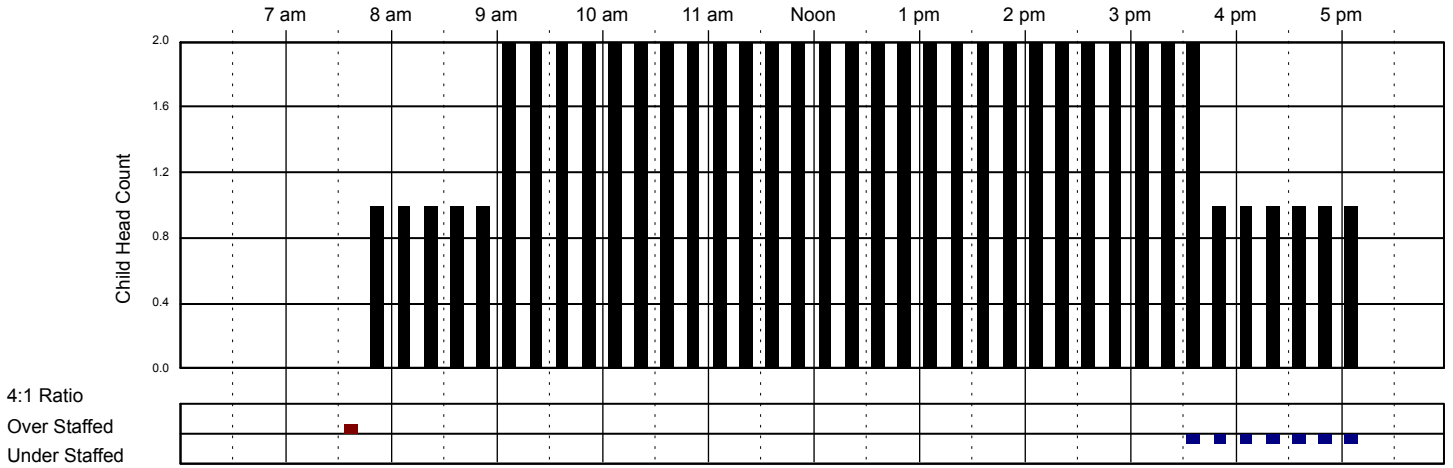

Little Red Schoolhouse #1

Classroom Attendance Analysis

Thursday 11/24/2016

Infants Room

Classroom Capacity: 6