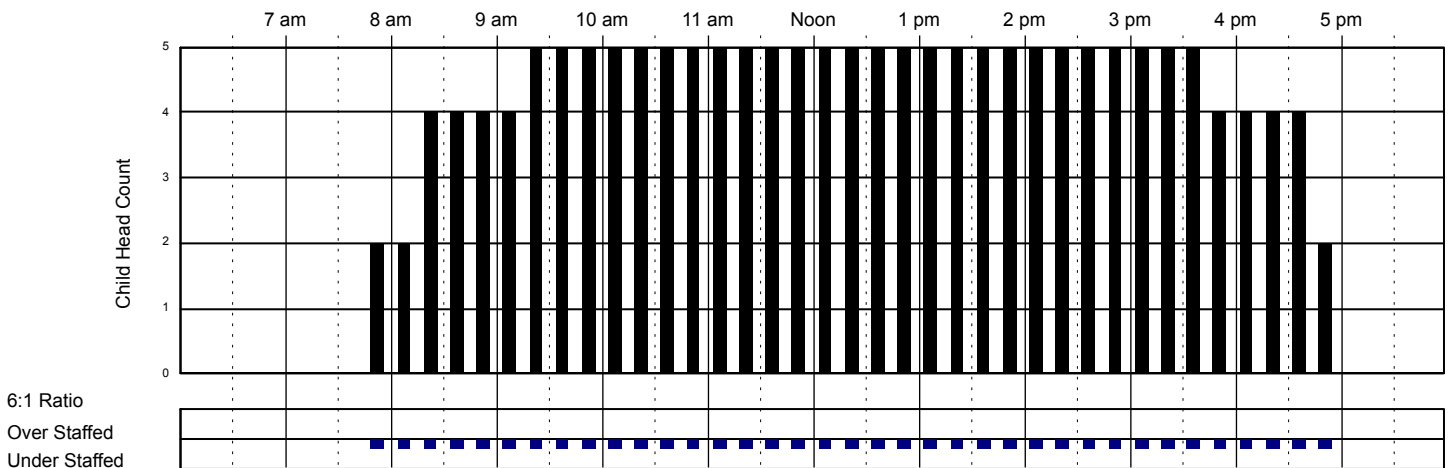

Friday 11/18/2016

Infants Room

Classroom Capacity: 6

Toddlers Room

Classroom Capacity: 12

Twos Room

Classroom Capacity: 12

Little Red Schoolhouse #1