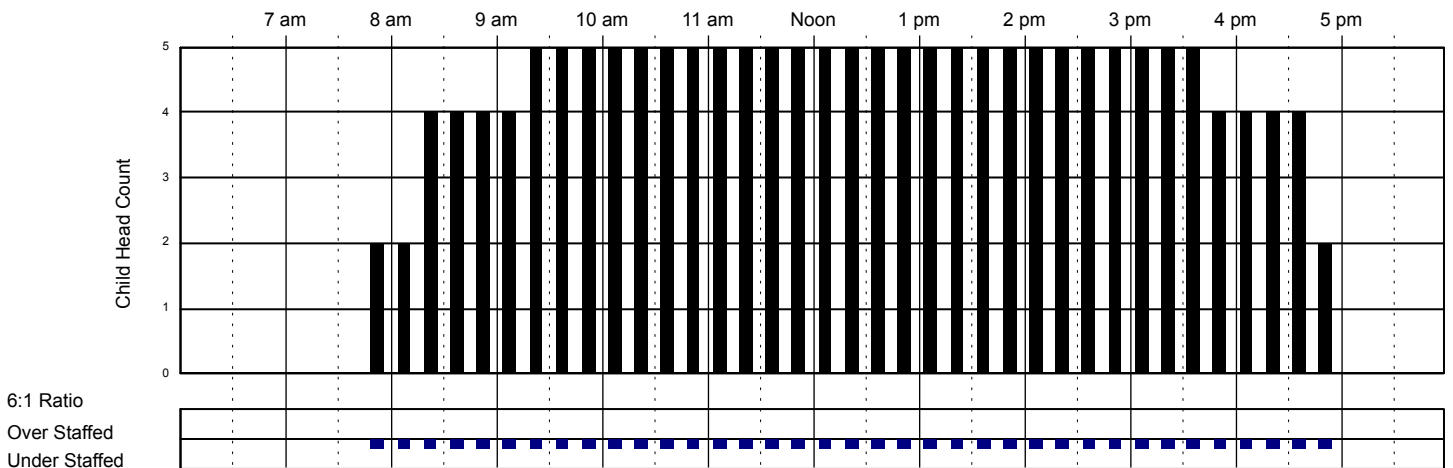

Little Red Schoolhouse #1

Classroom Attendance Analysis

Friday 11/4/2016 (Cont)

PreKindergarten

Classroom Capacity: 14

Kindergarten Room

Classroom Capacity: 18

School Age