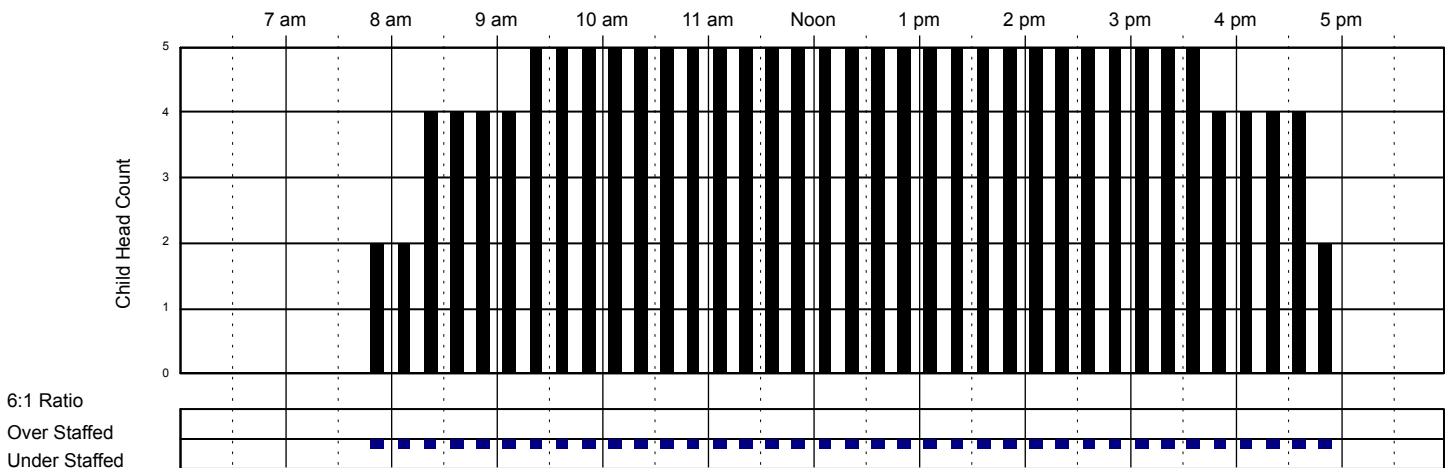

Classroom Capacity: 6

Toddlers Room

Classroom Capacity: 12

Twos Room

Classroom Capacity: 12

Little Red Schoolhouse #1

Classroom Attendance Analysis

Thursday 11/3/2016 (Cont)