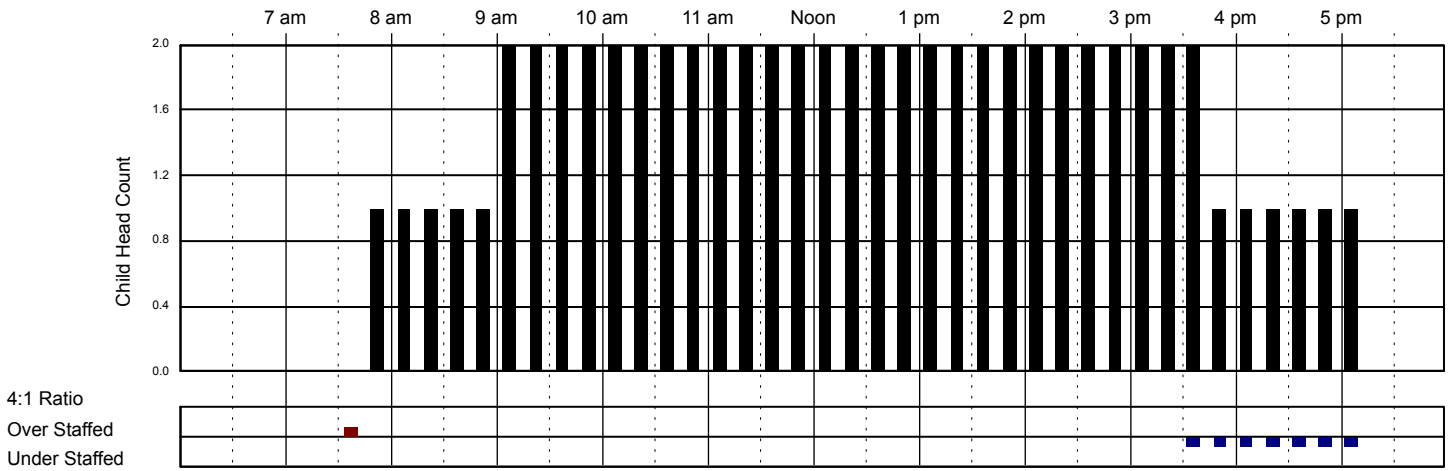

Classroom Capacity: 20

Little Red Schoolhouse #1

Classroom Attendance Analysis

Tuesday 11/22/2016

Infants Room

Classroom Capacity: 6

Toddlers Room

Classroom Capacity: 12