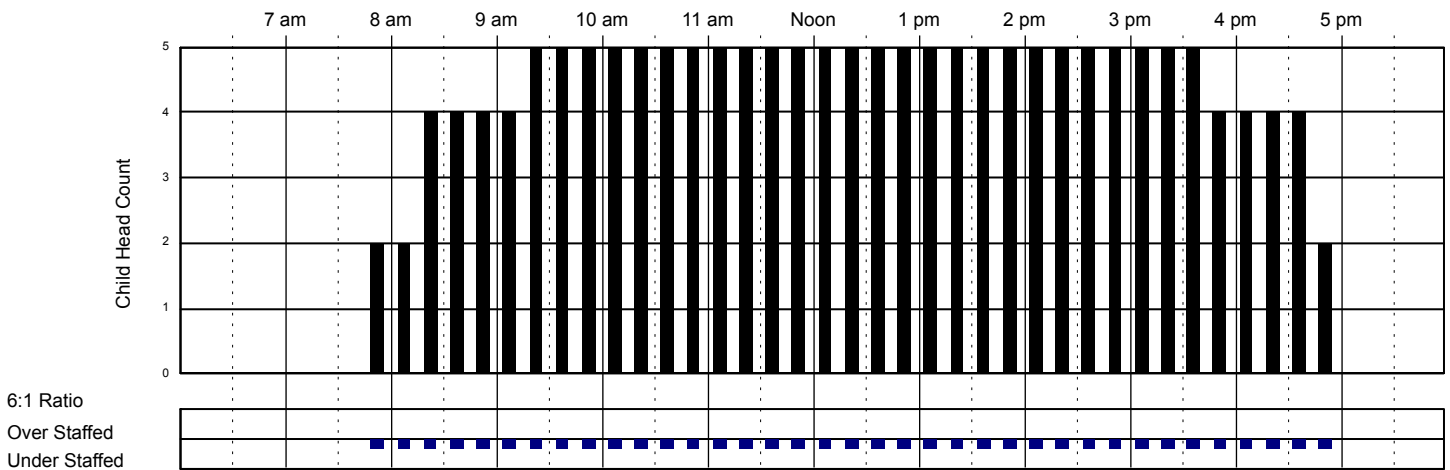

Classroom Capacity: 6

Toddlers Room

Classroom Capacity: 12

Twos Room

Classroom Capacity: 12

Little Red Schoolhouse #1

Classroom Attendance Analysis

Tuesday 11/8/2016 (Cont)