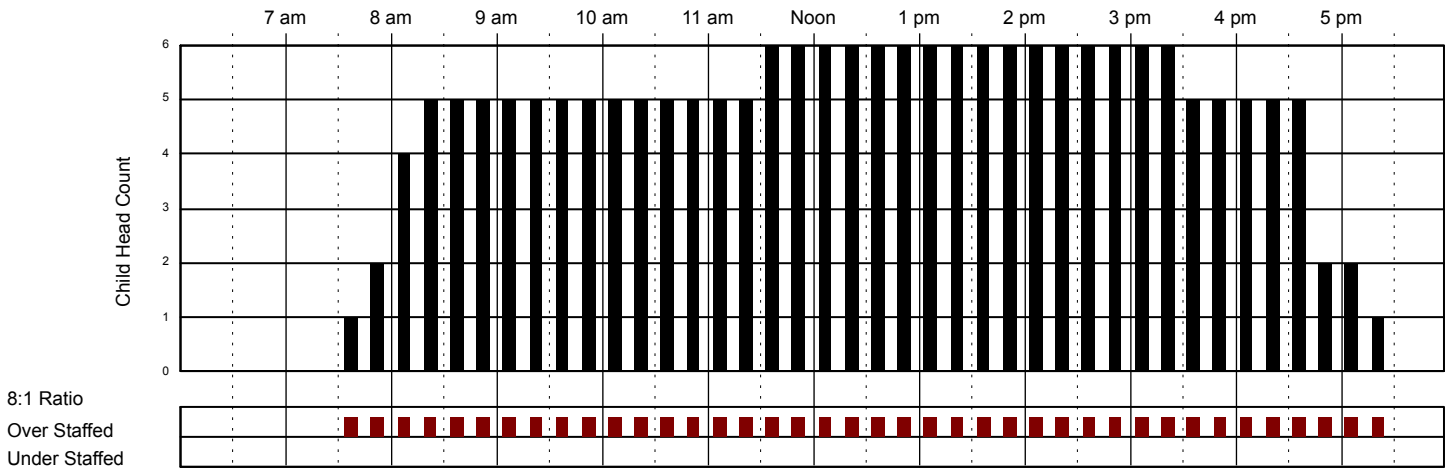

Little Red Schoolhouse #1

Classroom Attendance Analysis

Tuesday 11/1/2016

Infants Room

Classroom Capacity: 6

Toddlers Room

Classroom Capacity: 12

Twos Room