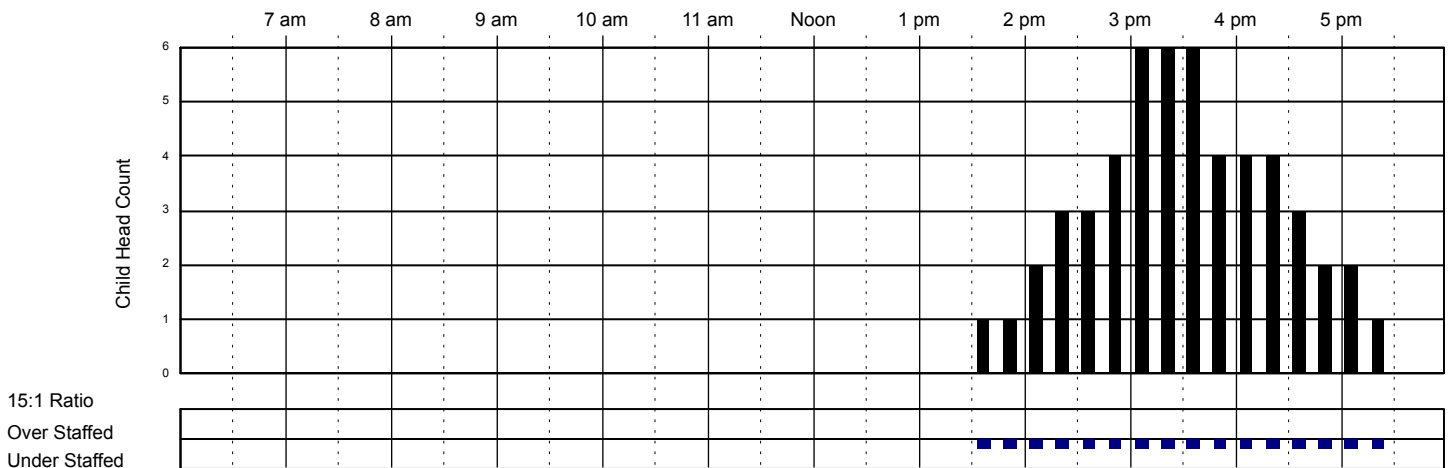

Wednesday 11/9/2016 (Cont)

PreKindergarten

Classroom Capacity: 14

Kindergarten Room

Classroom Capacity: 18

School Age

Classroom Capacity: 20

Little Red Schoolhouse #1 Classroom Attendance Analysis