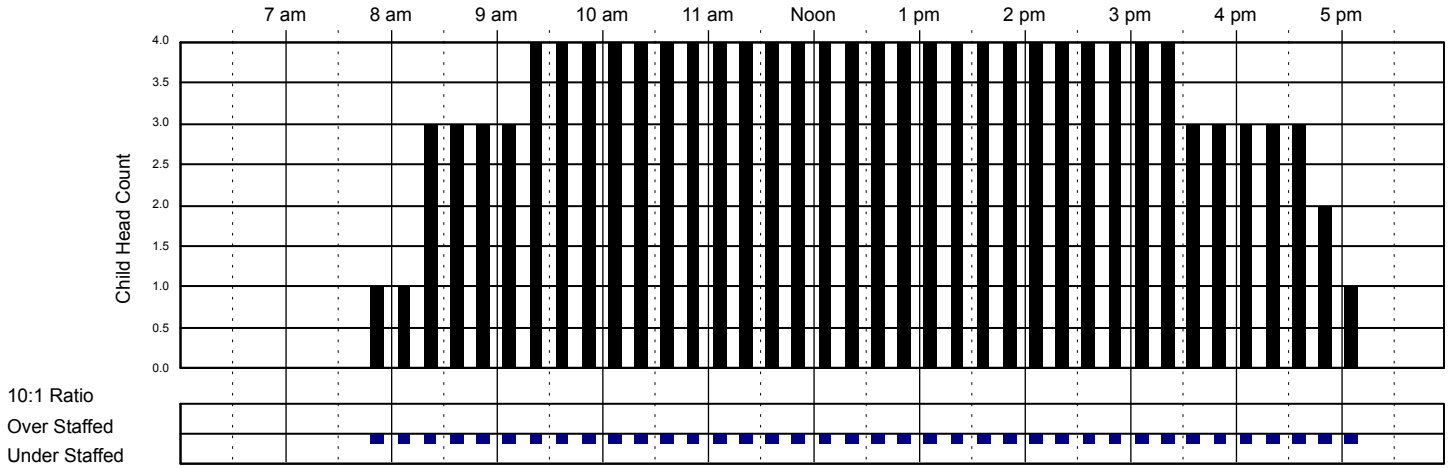

Little Red Schoolhouse #1

Classroom Attendance Analysis

Thursday 11/17/2016 (Cont)

PreKindergarten

Classroom Capacity: 14