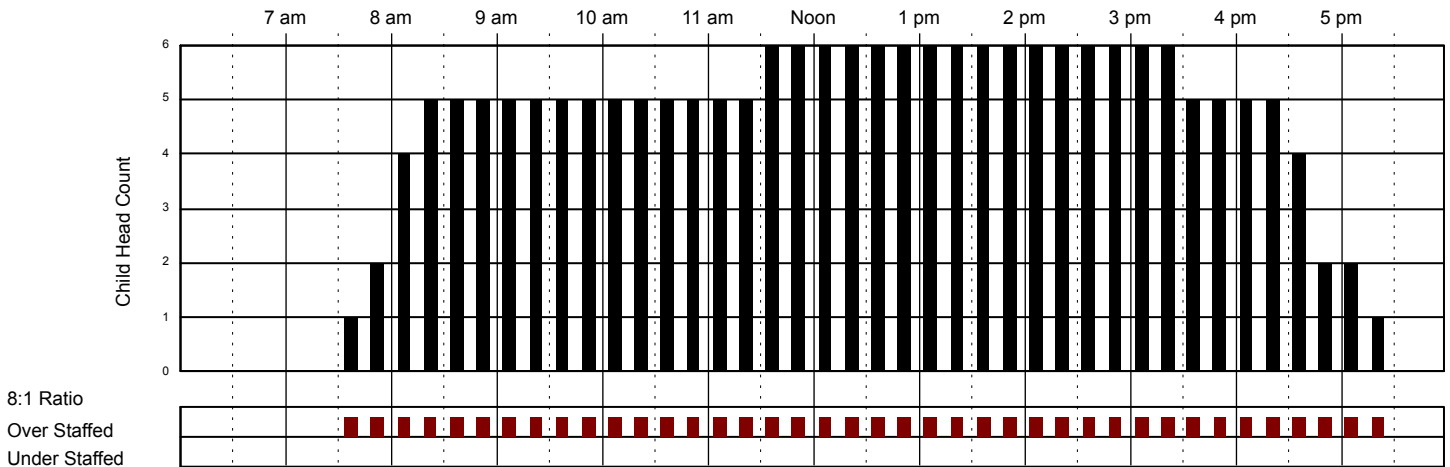

Thursday 11/10/2016

Infants Room

Classroom Capacity: 6

Toddlers Room

Classroom Capacity: 12

Twos Room

Classroom Capacity: 12

Little Red Schoolhouse #1