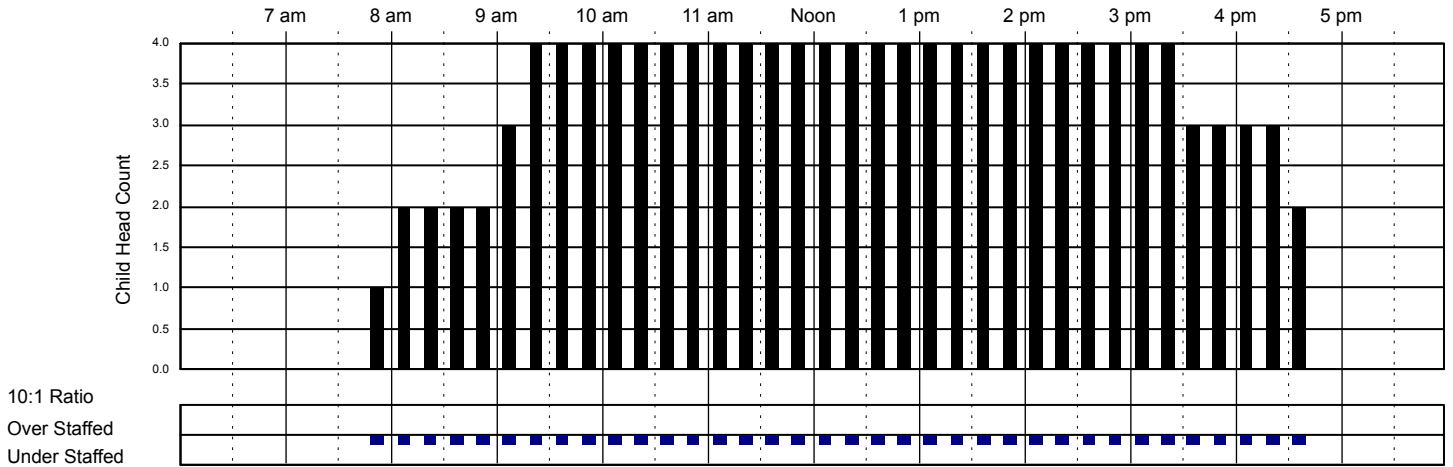

Little Red Schoolhouse #1

Classroom Attendance Analysis

Friday 11/4/2016 (Cont)

PreKindergarten

Classroom Capacity: 14

Kindergarten Room

Classroom Capacity: 18

School Age