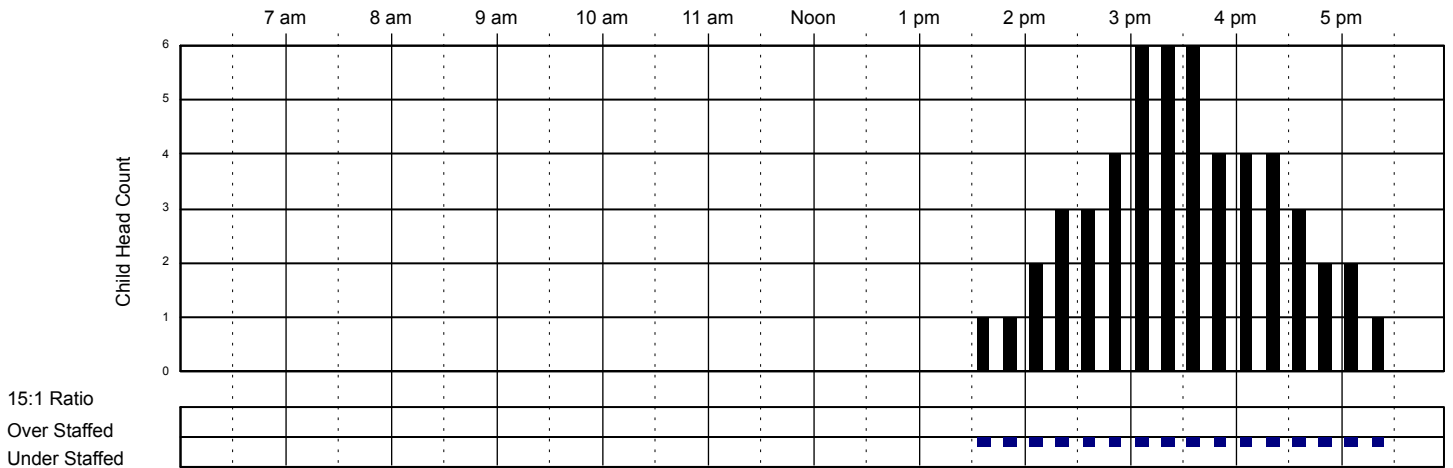

School Age

Classroom Capacity: 20