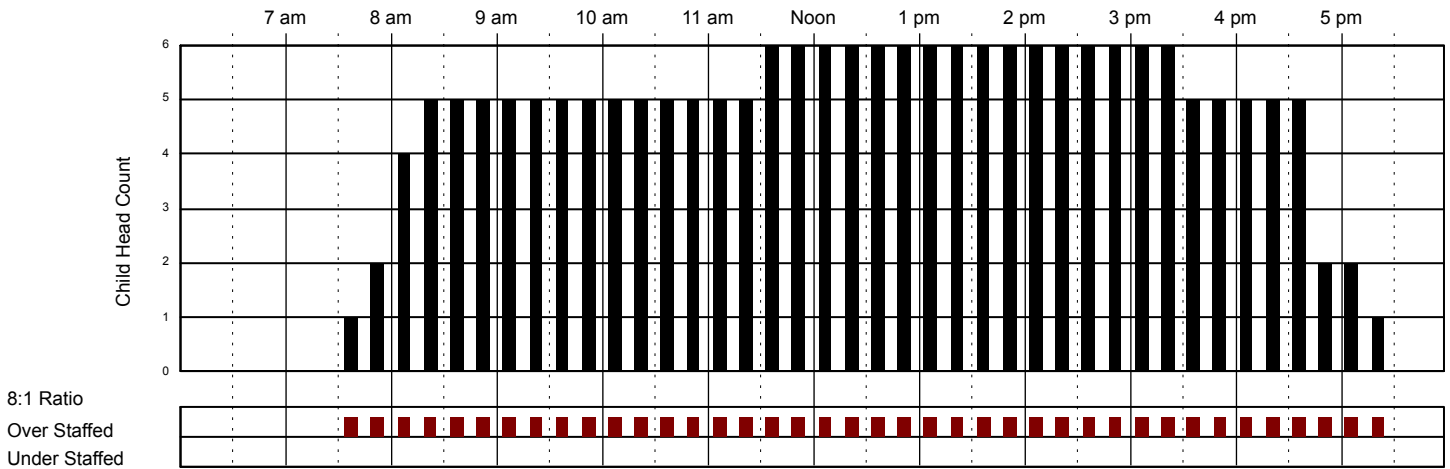

Toddlers Room

Classroom Capacity: 12