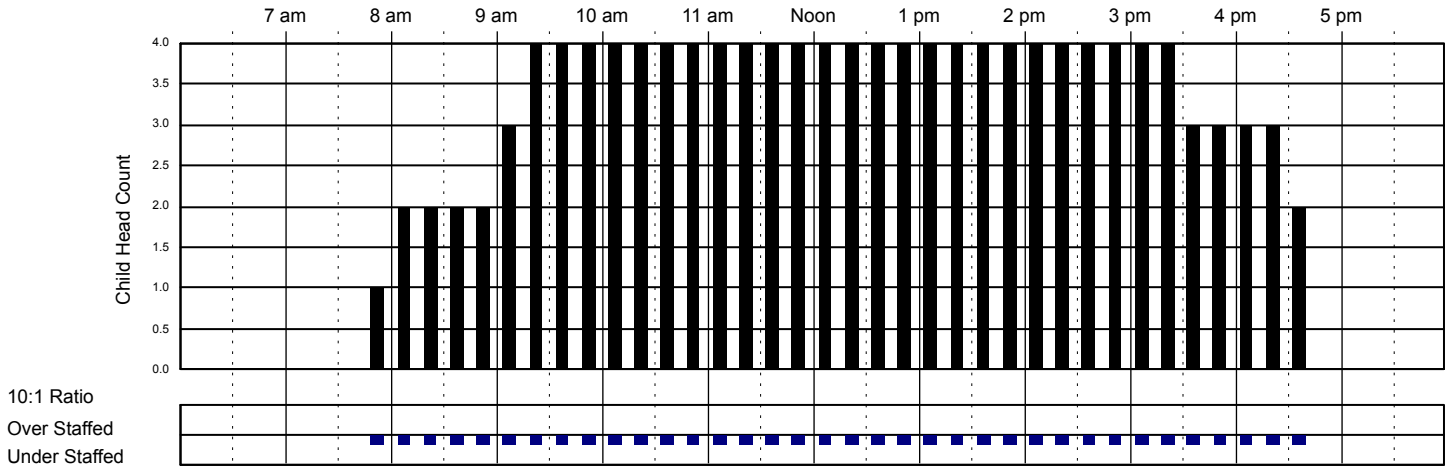

Classroom Attendance Analysis

Friday 11/18/2016 (Cont)

PreKindergarten

Classroom Capacity: 14

Kindergarten Room

Classroom Capacity: 18

School Age

Classroom Capacity: 20