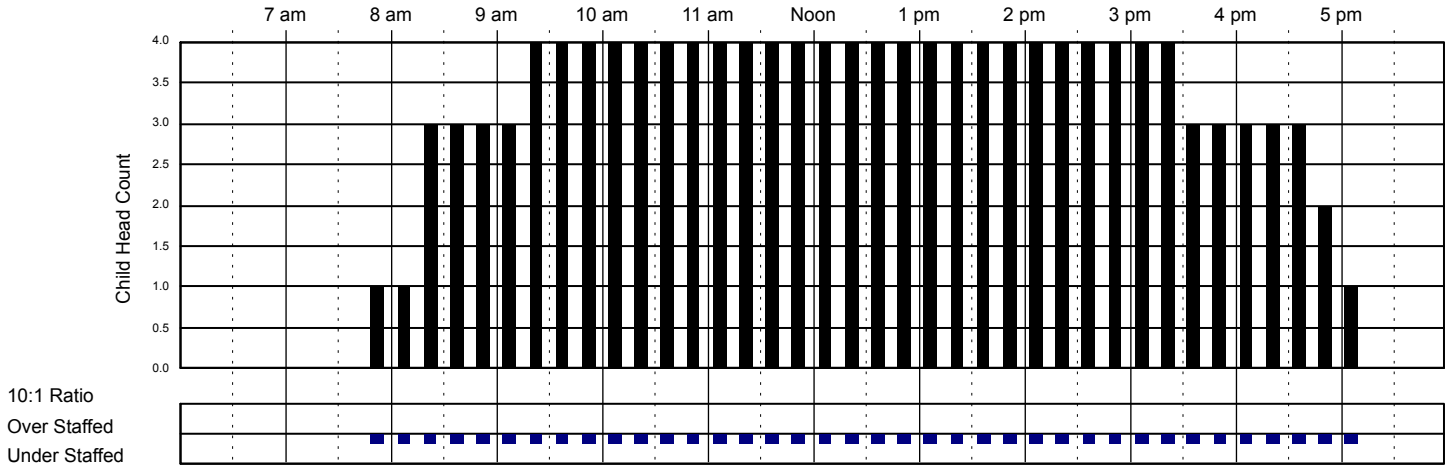

Little Red Schoolhouse #1

Classroom Attendance Analysis

Friday 11/4/2016 (Cont)

PreKindergarten

Classroom Capacity: 14

Kindergarten Room

Classroom Capacity: 18

School Age