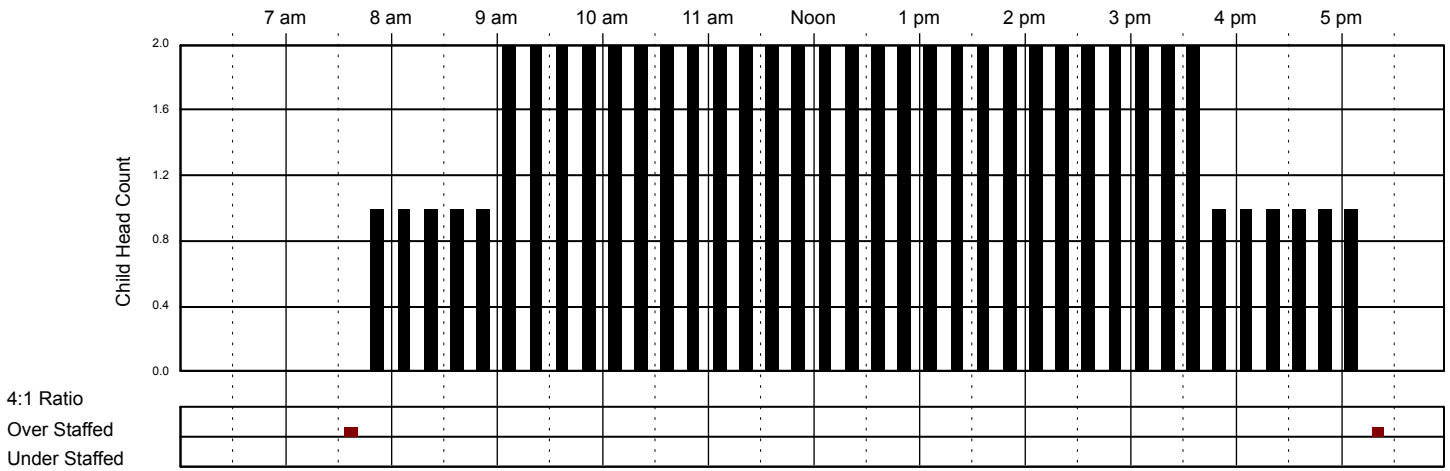

Little Red Schoolhouse #1

Classroom Attendance Analysis

Tuesday 11/1/2016

Infants Room

Classroom Capacity: 6

Toddlers Room

Classroom Capacity: 12

Twos Room