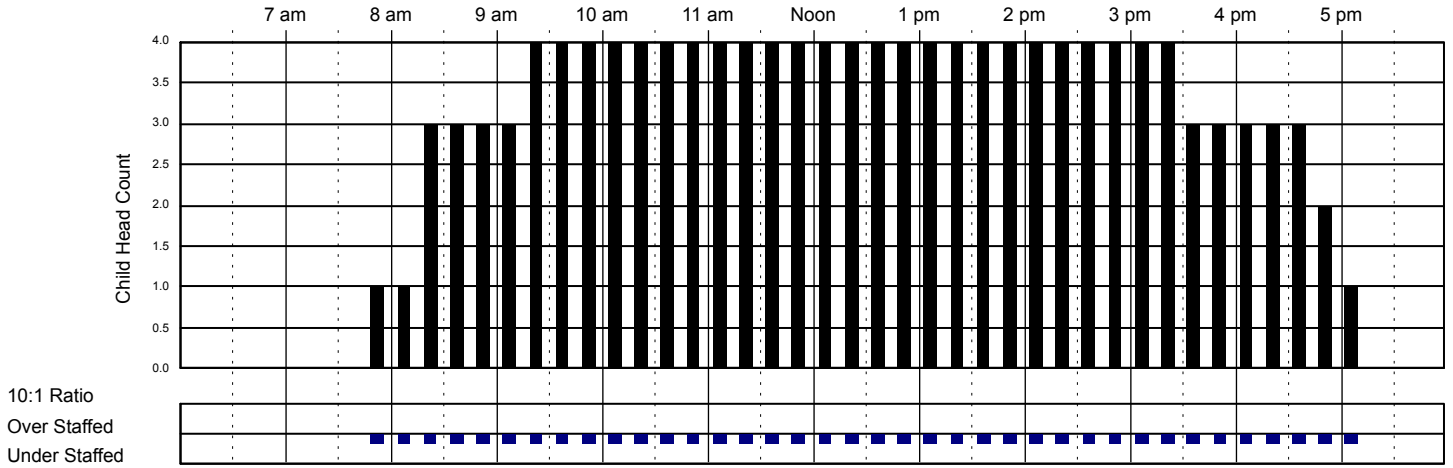

Little Red Schoolhouse #1

Classroom Attendance Analysis

Friday 11/25/2016 (Cont)

PreKindergarten

Classroom Capacity: 14