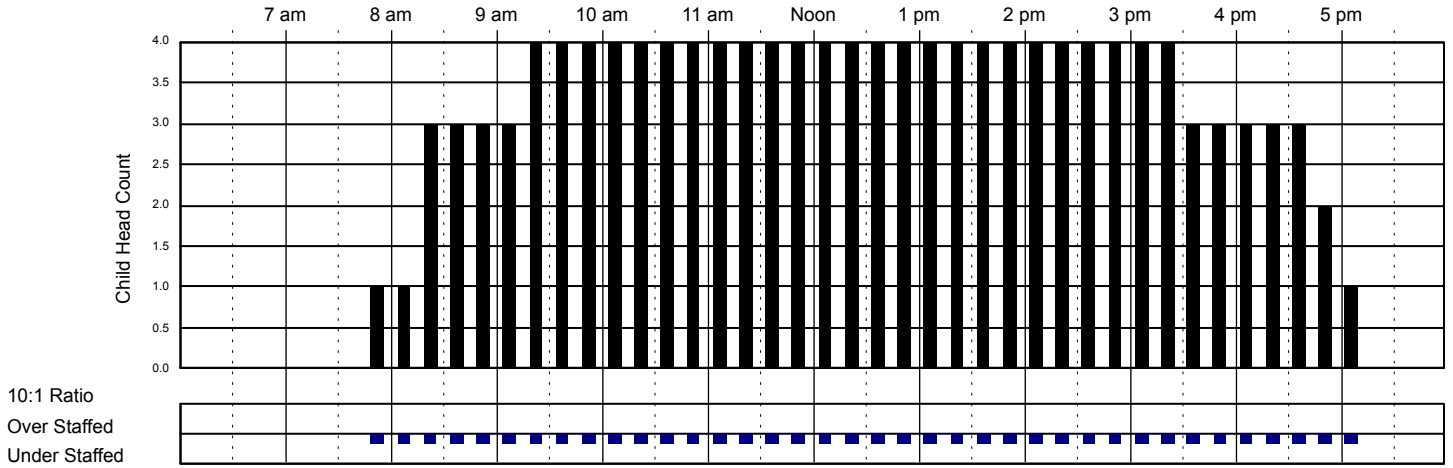

Classroom Capacity: 12

Little Red Schoolhouse #1

Classroom Attendance Analysis

Monday 11/14/2016 (Cont)

PreKindergarten

Classroom Capacity: 14

Kindergarten Room

Classroom Capacity: 18