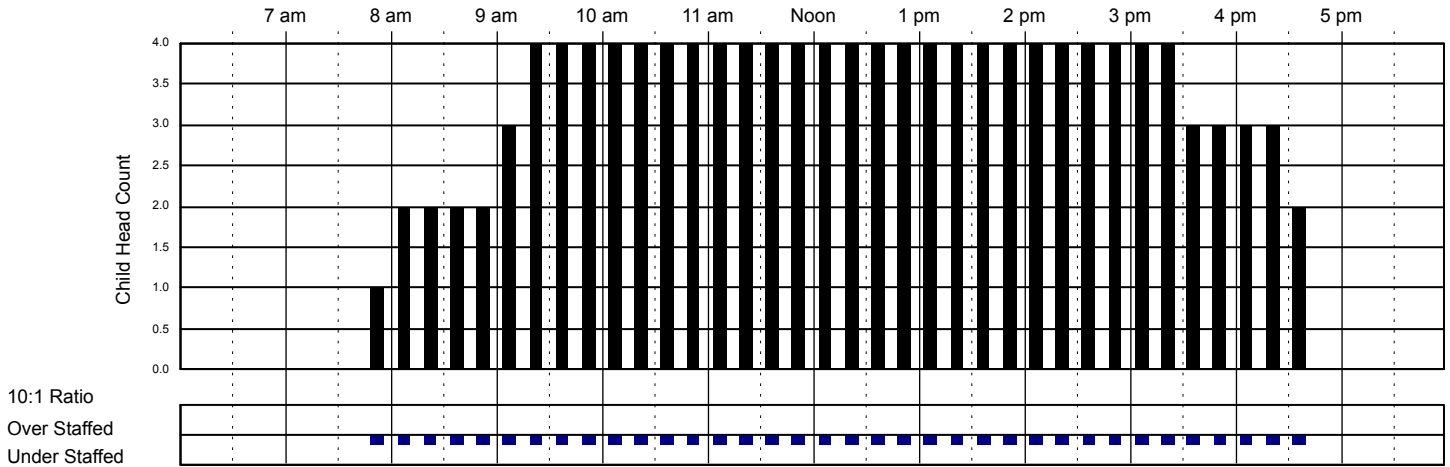

Classroom Capacity: 12

Little Red Schoolhouse #1

Classroom Attendance Analysis

Tuesday 11/1/2016 (Cont)

PreKindergarten

Classroom Capacity: 14

Kindergarten Room

Classroom Capacity: 18