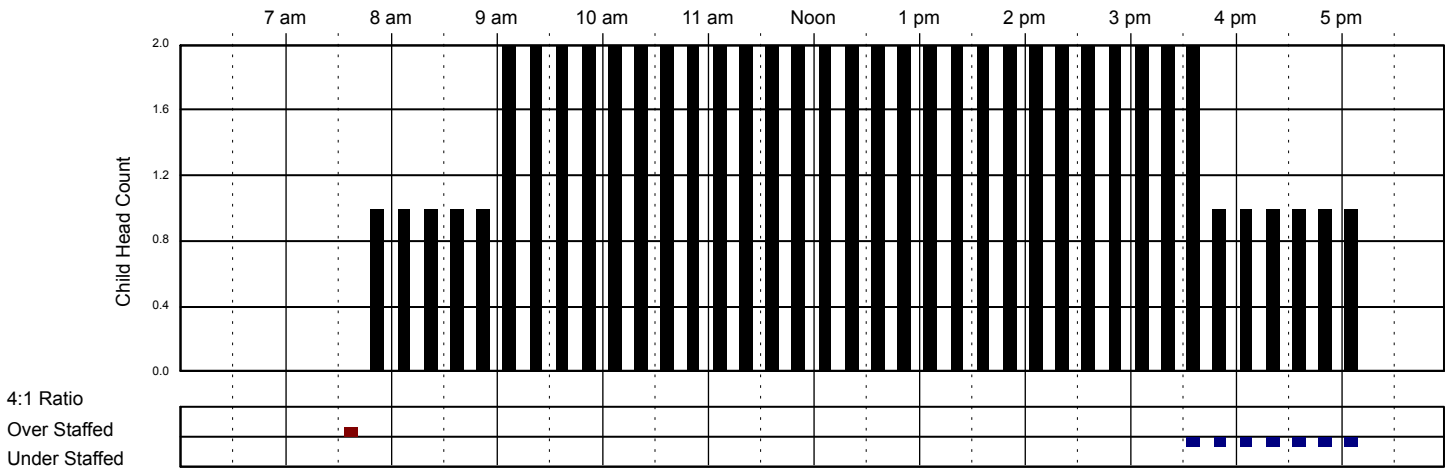

Little Red Schoolhouse #1

Classroom Attendance Analysis

Monday 11/21/2016

Infants Room

Classroom Capacity: 6