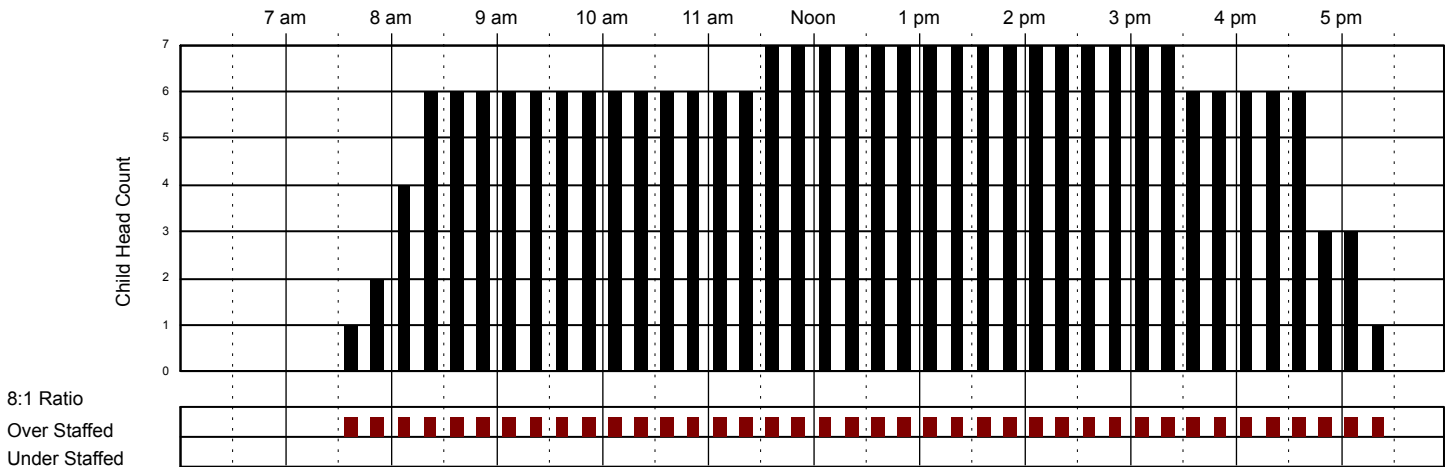

Little Red Schoolhouse #1 Classroom Attendance Analysis

Friday 11/11/2016

Infants Room

Classroom Capacity: 6

Toddlers Room

Classroom Capacity: 12

Twos Room

Classroom Capacity: 12