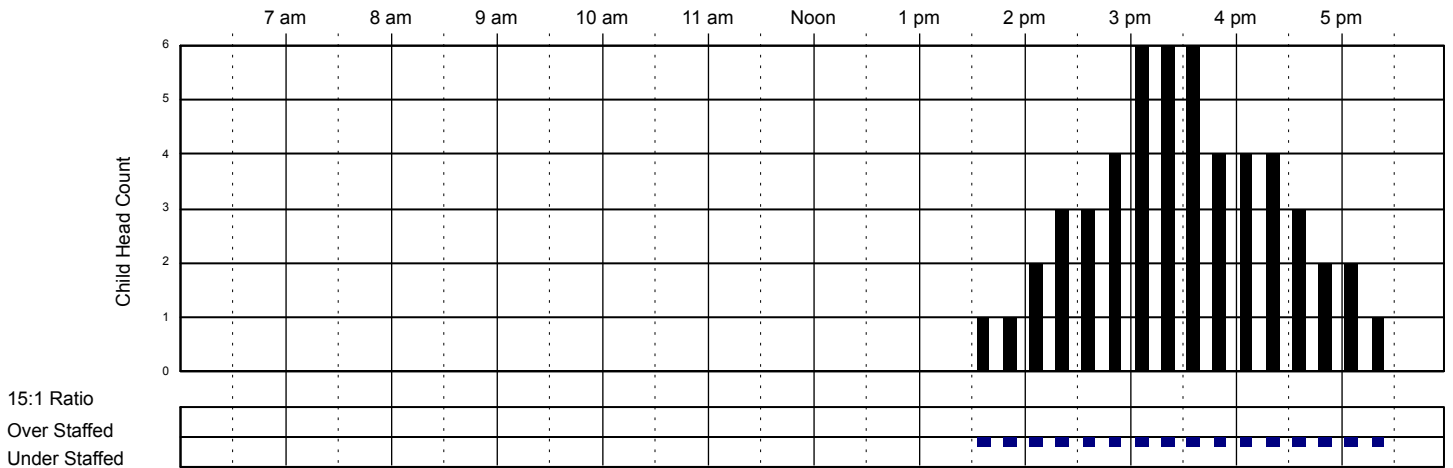

PreKindergarten

Classroom Capacity: 14

Kindergarten Room

Classroom Capacity: 18

School Age

Classroom Capacity: 20

Little Red Schoolhouse #1

Classroom Attendance Analysis