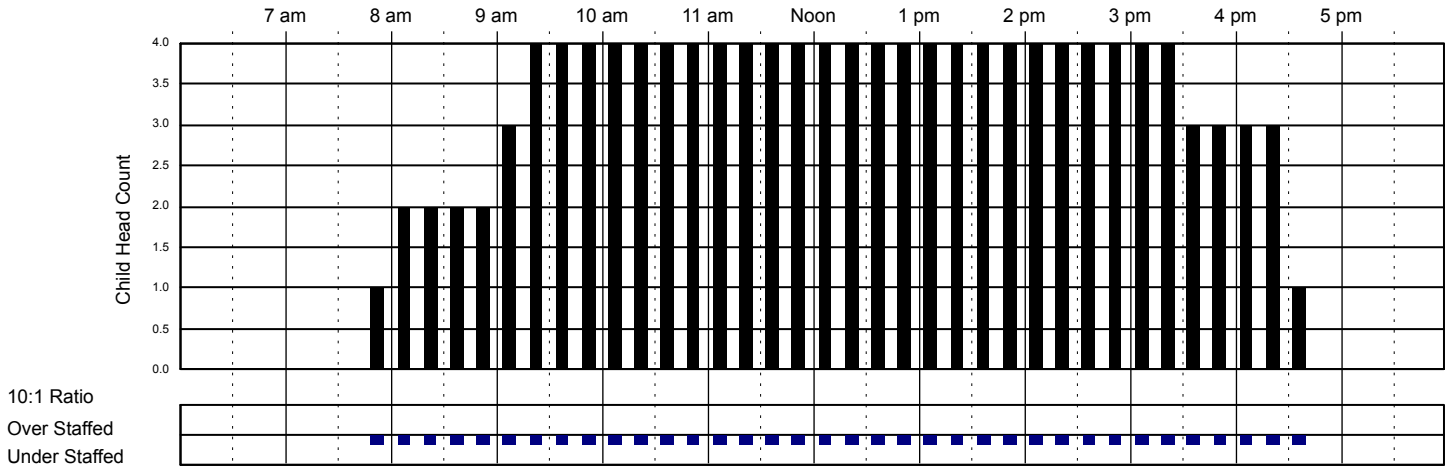

Kindergarten Room

Classroom Capacity: 18