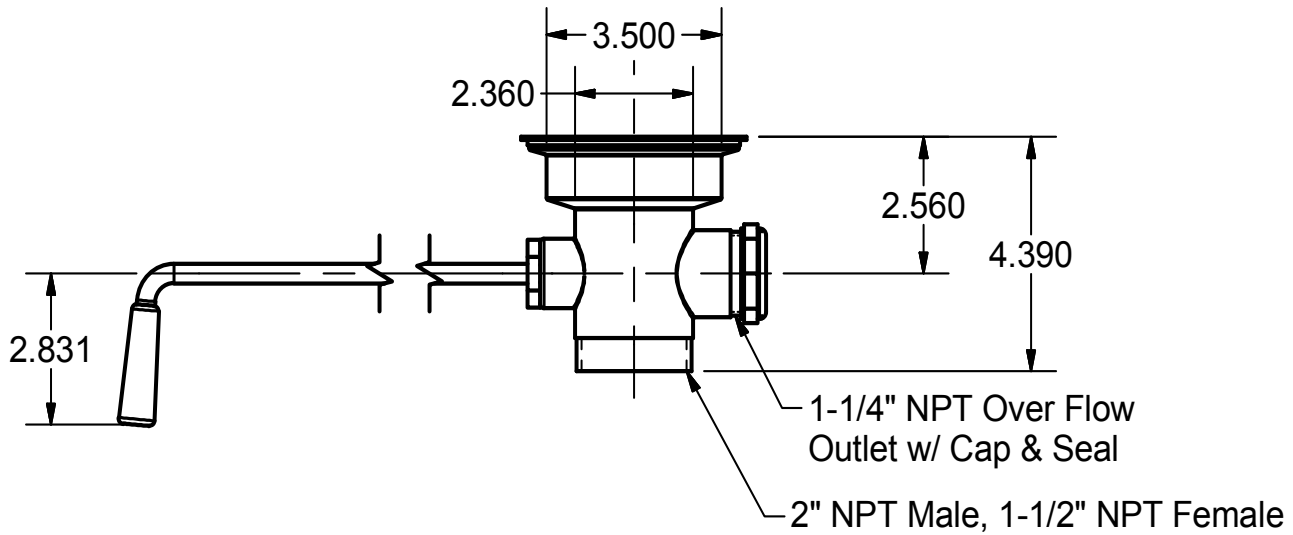

Use your smart phone to scan the above QR code to visit our website: www.bk-resources.com

Twist Lever Waist

Model: BK-LWR-2

Product Specifications:

- Dual Functioning Outlet Features 2" Male & 1 1/2" Female Threading
- S/S Strainer
- Fits 3 1/2" Openings

Twist Lever Waist

Model: BK-LWR-2

BK-LWR-2 - ISO VIEW

Scale = 1:3

Exploded Parts Detail:

Diagram #	Quantity	Part Number	Description
1	1	BK-LDR-FP	Face Plate
2	1	BK-LDR-W	Lever Drain Washer
3	1	BK-LWR-2	Drain Body
4	1	BK-LWR-W	Washer
5	1	003059	Overflow Cap