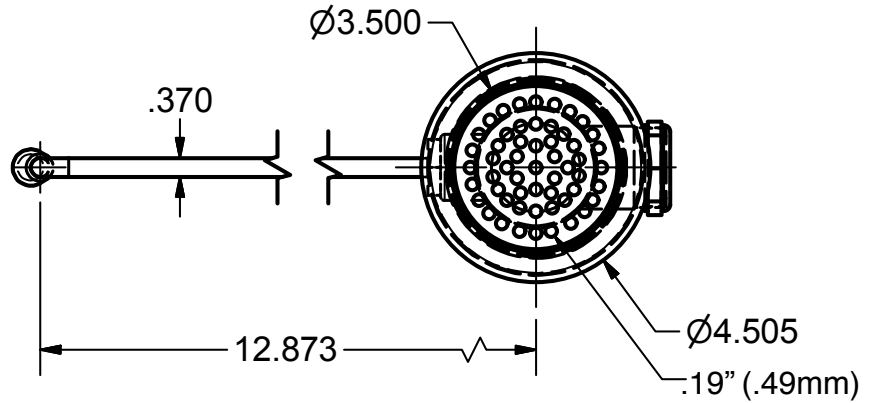

Use your smart phone to scan the above QR code to visit our website: www.bk-resources.com

Twist Lever Waist

Model: BK-LWR-2

Product Specifications:

- Dual Functioning Outlet Features 2" Male & 1 1/2" Female Threading
- S/S Strainer
- Fits 3 1/2" Openings

Twist Lever Waist

Model: BK-LWR-2

BK-LWR-2 - ISO VIEW

Scale = 1:3

Exploded Parts Detail:

Diagram #	Quantity	Part Number	Description
1	1	BK-LDR-FP	Face Plate
2	1	BK-LDR-W	Lever Drain Washer
3	1	BK-LWR-2	Drain Body
4	1	BK-LWR-W	Washer
5	1	003059	Overflow Cap