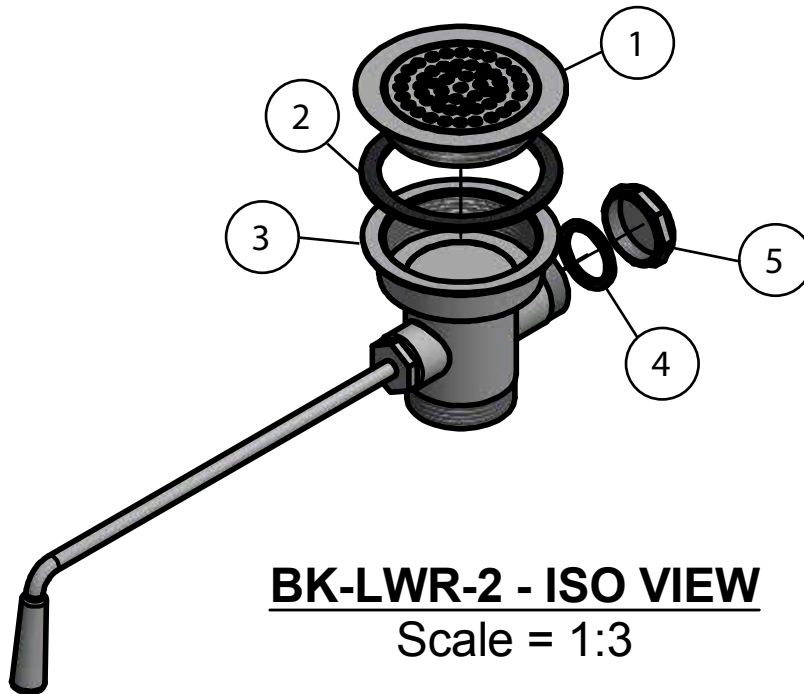

Use your smart phone to scan the above QR code to visit our website: www.bk-resources.com

Twist Lever Waist

Model: BK-LWR-2

Product Specifications:

- Dual Functioning Outlet Features 2" Male & 1 1/2" Female Threading
- S/S Strainer
- Fits 3 1/2" Openings

Twist Lever Waist

Model: BK-LWR-2

BK-LWR-2 - ISO VIEW

Scale = 1:3

Exploded Parts Detail:

Diagram #	Quantity	Part Number	Description
1	1	BK-LDR-FP	Face Plate
2	1	BK-LDR-W	Lever Drain Washer
3	1	BK-LWR-2	Drain Body
4	1	BK-LWR-W	Washer
5	1	003059	Overflow Cap