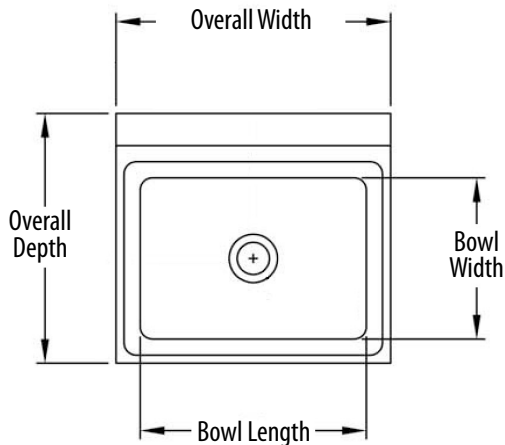

14" x 10" Splash Mount Hand Sinks

Stainless Steel Hand Sinks

Use your smart phone to scan the above QR code to visit our website:
www.bk-resources.com

Certifications:

Features:

- Wall Mounting Hardware Included
- Drain Included
- Accommodates 4" O.C. Faucets
- Marine Edge

Material:

- T-304 Stainless Steel

Options:

- Upgraded Faucets
- Other Plumbing Accessories - Call For Details

Part Number	Unit Size (w x d)	Bowl Dim. (l x w x d)	Faucet / Spout Mounting	Included Faucet	Drain Size
BKHS-W-1410	17" x 15 1/2"	14" x 10" x 5"	4" O.C. Splash	-	1 7/8"
BKHS-W-1410-4D	17" x 15 1/2"	14" x 10" x 5"	4" O.C. Splash	-	3 1/2"
BKHS-W-1410-P-G	17" x 15 1/2"	14" x 10" x 5"	4" O.C. Splash	BKF-W-3G-G	1 7/8"
BKHS-W-1410-4D-P-G	17" x 15 1/2"	14" x 10" x 5"	4" O.C. Splash	BKF-W-3G-G	3 1/2"