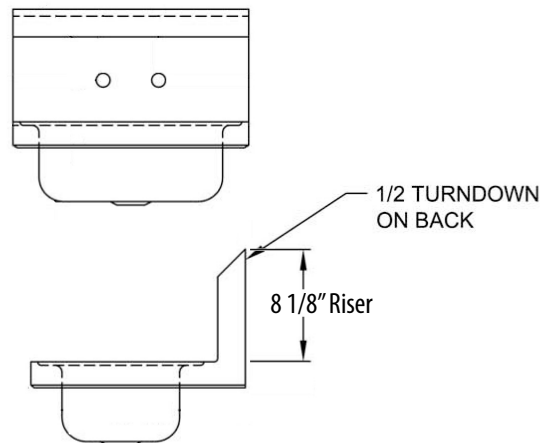

14" x 10" Splash Mount Hand Sinks

Stainless Steel Hand Sinks

Use your smart phone to scan the above QR code to visit our website:
www.bk-resources.com

Certifications:

Features:

- Wall Mounting Hardware Included
- Drain Included
- Accommodates 4" O.C. Faucets
- Marine Edge

Material:

- T-304 Stainless Steel

Options:

- Upgraded Faucets
- Other Plumbing Accessories - Call For Details

Part Number	Unit Size (w x d)	Bowl Dim. (l x w x d)	Faucet / Spout Mounting	Included Faucet	Drain Size
BKHS-W-1410	17" x 15 1/2"	14" x 10" x 5"	4" O.C. Splash	-	1 7/8"
BKHS-W-1410-4D	17" x 15 1/2"	14" x 10" x 5"	4" O.C. Splash	-	3 1/2"
BKHS-W-1410-P-G	17" x 15 1/2"	14" x 10" x 5"	4" O.C. Splash	BKF-W-3G-G	1 7/8"
BKHS-W-1410-4D-P-G	17" x 15 1/2"	14" x 10" x 5"	4" O.C. Splash	BKF-W-3G-G	3 1/2"