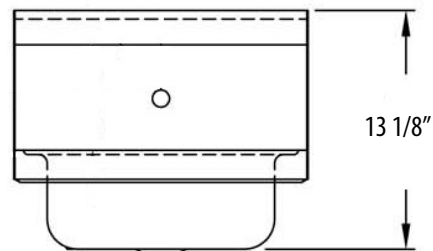

14" x 10" Hand Sinks w/ Side Splash

Stainless Steel Hand Sinks

Use your smart phone to scan the above QR code to visit our website:
www.bk-resources.com

Certifications:

Features:

- Wall Mounting Hardware Included
- Drain Included
- Accommodates 4" O.C. Faucets
- Marine Edge

Material:

- T-304 Stainless Steel

Options:

- Upgraded Faucets
- Other Plumbing Accessories - Call For Details

Part Number	Unit Size (w x d)	Bowl Dim. (l x w x d)	Faucet / Spout Mounting	Side Splash	Included Faucet	Drain Size
BKHS-W-1410-SS	17" x 15 1/2"	14" x 10" x 5"	4" O.C. Splash	Dual	-	1 7/8"
BKHS-W-1410-RS	17" x 15 1/2"	14" x 10" x 5"	4" O.C. Splash	Right	-	1 7/8"
BKHS-W-1410-LS	17" x 15 1/2"	14" x 10" x 5"	4" O.C. Splash	Left	-	1 7/8"
BKHS-W-1410-SS-P-G	17" x 15 1/2"	14" x 10" x 5"	4" O.C. Splash	Dual	BKF-W-3G-G	1 7/8"
BKHS-W-1410-RS-P-G	17" x 15 1/2"	14" x 10" x 5"	4" O.C. Splash	Right	BKF-W-3G-G	1 7/8"
BKHS-W-1410-LS-P-G	17" x 15 1/2"	14" x 10" x 5"	4" O.C. Splash	Left	BKF-W-3G-G	1 7/8"
BKHS-W-1410-1-SS	17" x 15 1/2"	14" x 10" x 5"	1 Hole Splash	Dual	-	1 7/8"
BKHS-D-1410-SS	17" x 17"	14" x 10" x 5"	4" O.C. Deck	Dual	-	1 7/8"
BKHS-D-1410-SS-P-G	17" x 17"	14" x 10" x 5"	4" O.C. Deck	Dual	BKD-3G-G	1 7/8"