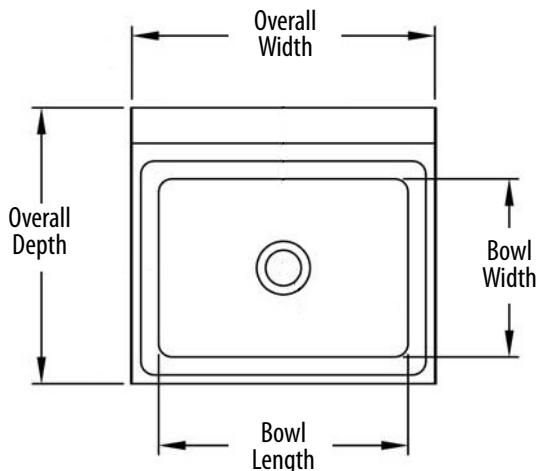

14" x 10" Hand Sinks w/ Side Splash

Stainless Steel Hand Sinks

Use your smart phone to scan the above QR code to visit our website:
www.bk-resources.com

Certifications:

Features:

- Wall Mounting Hardware Included
- Drain Included
- Accommodates 4" O.C. Faucets
- Marine Edge

Material:

- T-304 Stainless Steel

Options:

- Upgraded Faucets
- Other Plumbing Accessories - Call For Details

Part Number	Unit Size (w x d)	Bowl Dim. (l x w x d)	Faucet / Spout Mounting	Side Splash	Included Faucet	Drain Size
BKHS-W-1410-SS	17" x 15 1/2"	14" x 10" x 5"	4" O.C. Splash	Dual	-	1 7/8"
BKHS-W-1410-RS	17" x 15 1/2"	14" x 10" x 5"	4" O.C. Splash	Right	-	1 7/8"
BKHS-W-1410-LS	17" x 15 1/2"	14" x 10" x 5"	4" O.C. Splash	Left	-	1 7/8"
BKHS-W-1410-SS-P-G	17" x 15 1/2"	14" x 10" x 5"	4" O.C. Splash	Dual	BKF-W-3G-G	1 7/8"
BKHS-W-1410-RS-P-G	17" x 15 1/2"	14" x 10" x 5"	4" O.C. Splash	Right	BKF-W-3G-G	1 7/8"
BKHS-W-1410-LS-P-G	17" x 15 1/2"	14" x 10" x 5"	4" O.C. Splash	Left	BKF-W-3G-G	1 7/8"
BKHS-W-1410-1-SS	17" x 15 1/2"	14" x 10" x 5"	1 Hole Splash	Dual	-	1 7/8"
BKHS-D-1410-SS	17" x 17"	14" x 10" x 5"	4" O.C. Deck	Dual	-	1 7/8"
BKHS-D-1410-SS-P-G	17" x 17"	14" x 10" x 5"	4" O.C. Deck	Dual	BKD-3G-G	1 7/8"