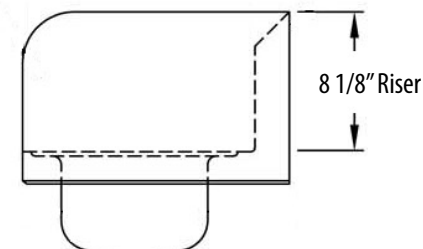

14" x 10" Hand Sinks w/ Side Splash

Stainless Steel Hand Sinks

Use your smart phone to scan the above QR code to visit our website:
www.bk-resources.com

Certifications:

Features:

- Wall Mounting Hardware Included
- Drain Included
- Accommodates 4" O.C. Faucets
- Marine Edge

Material:

- T-304 Stainless Steel

Options:

- Upgraded Faucets
- Other Plumbing Accessories - Call For Details

Part Number	Unit Size (w x d)	Bowl Dim. (l x w x d)	Faucet / Spout Mounting	Side Splash	Included Faucet	Drain Size
BKHS-W-1410-SS	17" x 15 1/2"	14" x 10" x 5"	4" O.C. Splash	Dual	-	1 7/8"
BKHS-W-1410-RS	17" x 15 1/2"	14" x 10" x 5"	4" O.C. Splash	Right	-	1 7/8"
BKHS-W-1410-LS	17" x 15 1/2"	14" x 10" x 5"	4" O.C. Splash	Left	-	1 7/8"
BKHS-W-1410-SS-P-G	17" x 15 1/2"	14" x 10" x 5"	4" O.C. Splash	Dual	BKF-W-3G-G	1 7/8"
BKHS-W-1410-RS-P-G	17" x 15 1/2"	14" x 10" x 5"	4" O.C. Splash	Right	BKF-W-3G-G	1 7/8"
BKHS-W-1410-LS-P-G	17" x 15 1/2"	14" x 10" x 5"	4" O.C. Splash	Left	BKF-W-3G-G	1 7/8"
BKHS-W-1410-1-SS	17" x 15 1/2"	14" x 10" x 5"	1 Hole Splash	Dual	-	1 7/8"
BKHS-D-1410-SS	17" x 17"	14" x 10" x 5"	4" O.C. Deck	Dual	-	1 7/8"
BKHS-D-1410-SS-P-G	17" x 17"	14" x 10" x 5"	4" O.C. Deck	Dual	BKD-3G-G	1 7/8"