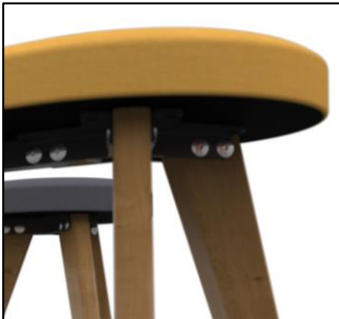

involve | finishes

Underframe

Black, chrome fixings

Oak Leg Base Finishes

Clear Lacquer

Stained Black

Upholstery

Button feature

Band B		Band C		Band D	
Standard Top Fabrics		Standard Top Fabrics		Standard Top Fabrics	
Camira	Rivet	Camira	Xtreme	Camira	Main Line Flax
Camira	Era	Camira	Manhattan	Camira	Blazer
		Camira	Urban	Camira	Synergy
		Camira	Canopy	Camira	Aquarius
		Camira	Chateau	Camira	Patina
Sewn Border Top Fabrics		Sewn Border Top Fabrics		Sewn Border Top Fabrics	
Camira	Era	Camira	Xtreme	Camira	Main Line Flax
		Camira	X2	Camira	Blazer
		Camira	Manhattan	Camira	Synergy
		Camira	Urban	Camira	Aquarius
		Camira	Canopy	Camira	Vita
				Camira	Aspect
				Camira	Patina
				Camira	Intervene